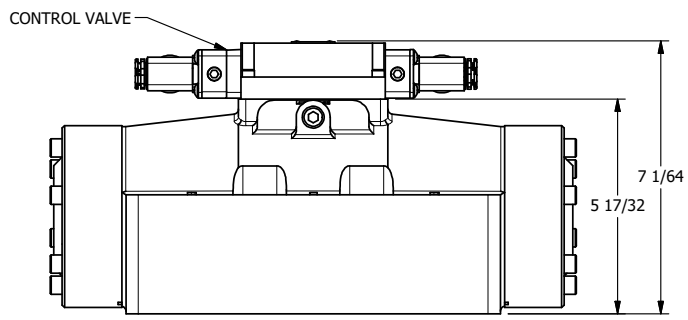

4

3

2

1

B

B

1/2"-14 NPT CONDUIT CONNECTION
18" LEAD, 3 WIRE

A

A

4

3

2

AAA
PRODUCTS
INTERNATIONAL

AAA PRODUCTS INTERNATIONAL
7114 Harry Hines Blvd
Dallas, TX 75235

TITLE: 2" SUBPLATE, DBL SOL, 3 POS,
SPR CTR, SOL SHFT, FLOAT CTR SPL,
MOLD-OVER, LCKNG OVRD, SIDE VENT

DRAWING NO.:
DIM_ESY16PGJOC