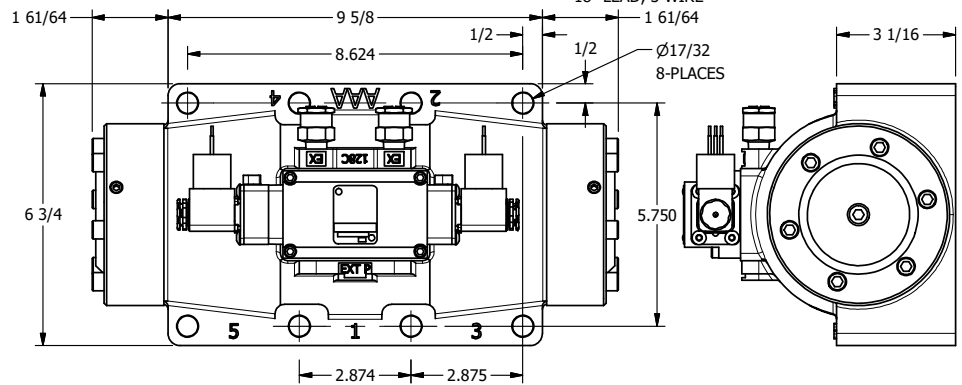

4

3

2

1

B

B

1/2"-14 NPT CONDUIT CONNECTION
18" LEAD, 3 WIRE

A

A

4

3

2

AAA
PRODUCTS
INTERNATIONAL

AAA PRODUCTS INTERNATIONAL
7114 Harry Hines Blvd
Dallas, TX 75235

TITLE: 2" SUBPLATE, DBL SOL, 3 POS,
SPR CTR, SOL SHFT, FLOAT CTR SPL,
MOLD-OVER, LCKNG OVRD, SIDE VENT

DRAWING NO.:
DIM_ESY16PGJOC