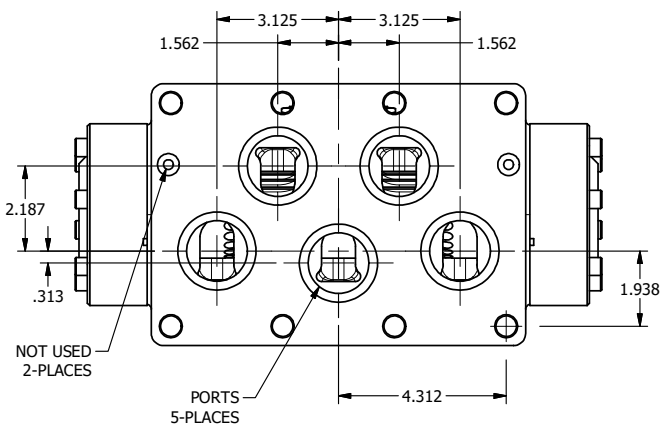

4

3

2

1

B

B

1/2"-14 NPT CONDUIT CONNECTION
18" LEAD, 3 WIRE

A

A

4

3

2

AAA
PRODUCTS
INTERNATIONAL

AAA PRODUCTS INTERNATIONAL
7114 Harry Hines Blvd
Dallas, TX 75235

TITLE: 2" SUBPLATE, DBL SOL, 3 POS,
SPR CTR, SOL SHFT, FLOAT CTR SPL,
MOLD-OVER, LCKNG OVRD, SIDE VENT

DRAWING NO.:
DIM_ESY16PGJOC