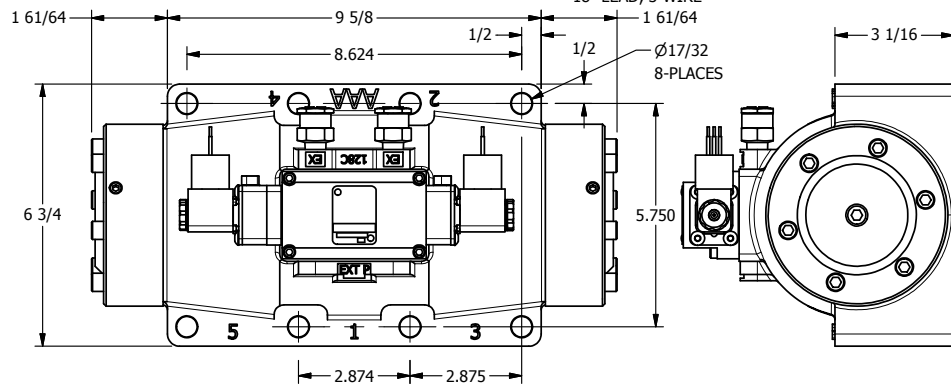

4

3

2

1

B

B

1/2"-14 NPT CONDUIT CONNECTION
18" LEAD, 3 WIRE

A

A

4

3

2

1

AAA
PRODUCTS
INTERNATIONAL
7114 Harry Hines Blvd
Dallas, TX 75235

TITLE: 2" SUBPLATE, DBL SOL, 3 POS,
SPR CTR, SOL SHFT, FLOAT CTR SPL,
MOLD-OVER, LCKNG OVRD

DRAWING NO.:
DIM_ESY16PGJO