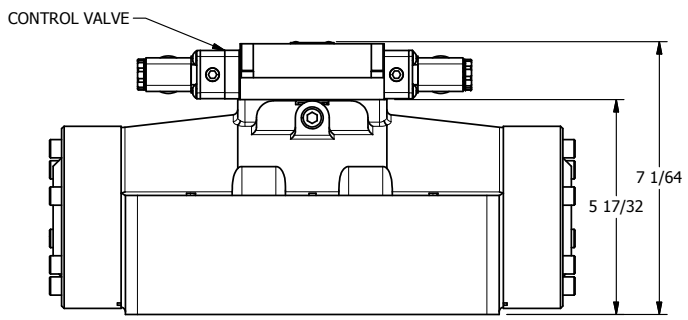

4

3

2

1

B

B

1/2"-14 NPT CONDUIT CONNECTION
18" LEAD, 3 WIRE

A

A

4

3

2

1

AAA
PRODUCTS
INTERNATIONAL
7114 Harry Hines Blvd
Dallas, TX 75235

TITLE: 2" SUBPLATE, DBL SOL, 3 POS,
SPR CTR, SOL SHFT, FLOAT CTR SPL,
MOLD-OVER, LCKNG OVRD

DRAWING NO.:
DIM_ESY16PGJO