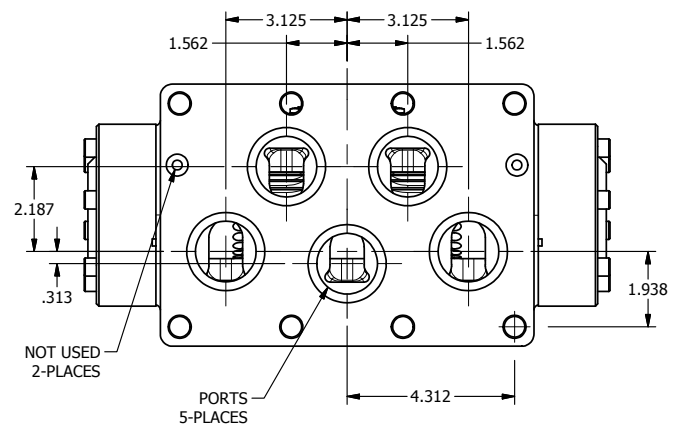

4

3

2

1

B

B

1/2"-14 NPT CONDUIT CONNECTION
18" LEAD, 3 WIRE

A

A

4

3

2

1

AAA
PRODUCTS
INTERNATIONAL
7114 Harry Hines Blvd
Dallas, TX 75235

TITLE: 2" SUBPLATE, DBL SOL, 3 POS,
SPR CTR, SOL SHFT, FLOAT CTR SPL,
MOLD-OVER, LCKNG OVRD

DRAWING NO.:
DIM_ESY16PGJO