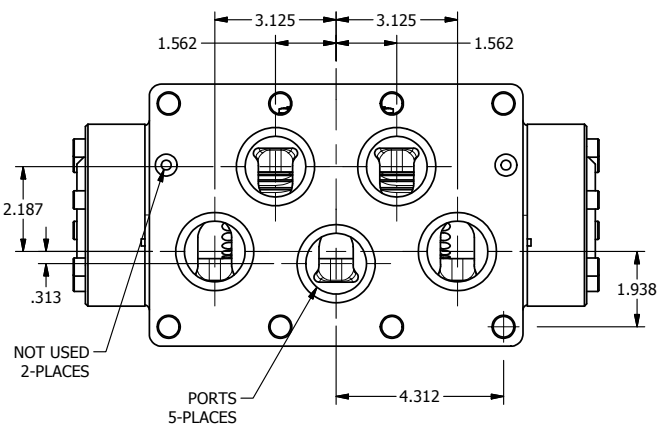

4

3

2

1

B

B

1/2"-14 NPT CONDUIT CONNECTION  
18" LEAD, 3 WIRE

CONTROL VALVE

TITLE: 2" SUBPLATE, DBL SOL, 3 POS,  
SPR CTR, SOL SHFT, FLOAT CTR SPL,  
MOLD-OVER, DUST EXCLDR

DRAWING NO.:  
DIM\_ESY16PGJL

THE INFORMATION CONTAINED WITHIN THIS DOCUMENT IS PROPRIETARY TO AAA PRODUCTS AND MAY NOT BE DISCLOSED WITHOUT PRIOR WRITTEN CONSENT