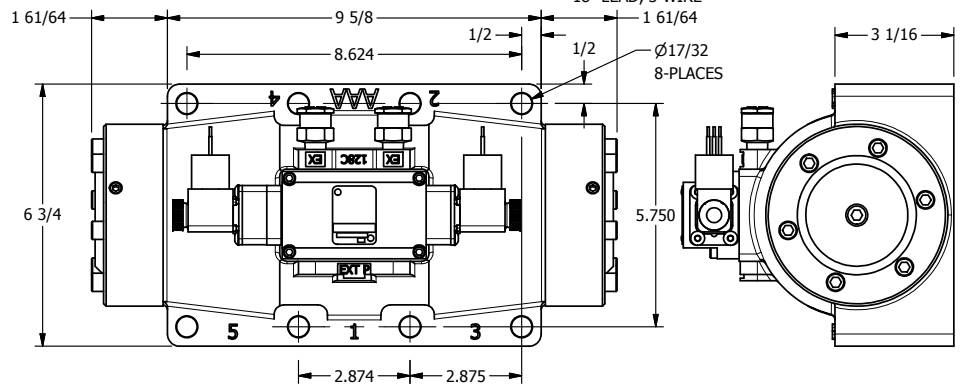

4

3

2

1

B

B

1/2"-14 NPT CONDUIT CONNECTION  
18" LEAD, 3 WIRE

CONTROL VALVE

TITLE: 2" SUBPLATE, DBL SOL, 3 POS,  
SPR CTR, SOL SHFT, FLOAT CTR SPL,  
MOLD-OVER, DUST EXCLDR

DRAWING NO.:  
DIM\_ESY16PGJL

THE INFORMATION CONTAINED WITHIN THIS DOCUMENT IS PROPRIETARY TO AAA PRODUCTS AND MAY NOT BE DISCLOSED WITHOUT PRIOR WRITTEN CONSENT