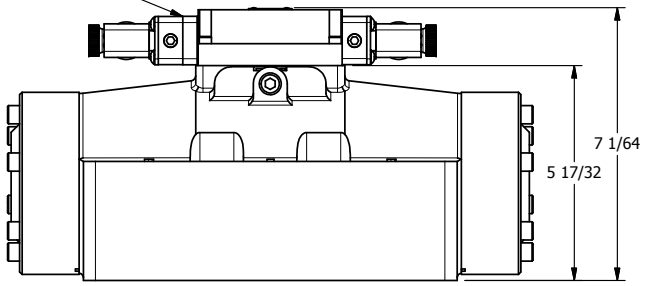

4

3

2

1

B

B

1/2"-14 NPT CONDUIT CONNECTION  
18" LEAD, 3 WIRE

CONTROL VALVE

TITLE: 2" SUBPLATE, DBL SOL, 3 POS,  
SPR CTR, SOL SHFT, FLOAT CTR SPL,  
MOLD-OVER, DUST EXCLDR

DRAWING NO.:  
DIM\_ESY16PGJL

THE INFORMATION CONTAINED WITHIN THIS DOCUMENT IS PROPRIETARY TO AAA PRODUCTS AND MAY NOT BE DISCLOSED WITHOUT PRIOR WRITTEN CONSENT