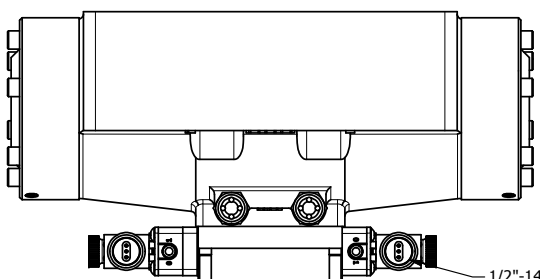

4

3

2

1

B

B

1/2"-14 NPT CONDUIT CONNECTION  
18" LEAD, 3 WIRE

CONTROL VALVE

TITLE: 2" SUBPLATE, DBL SOL, 3 POS,  
SPR CTR, SOL SHFT, FLOAT CTR SPL,  
MOLD-OVER, DUST EXCLDR

DRAWING NO.:  
DIM\_ESY16PGJL

THE INFORMATION CONTAINED WITHIN THIS DOCUMENT IS PROPRIETARY TO AAA PRODUCTS AND MAY NOT BE DISCLOSED WITHOUT PRIOR WRITTEN CONSENT