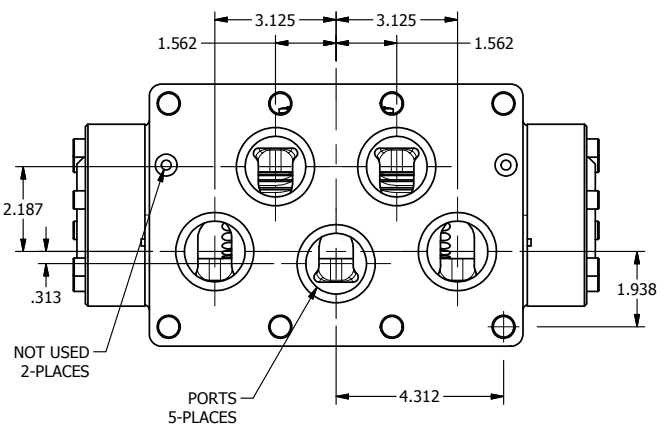

4

3

2

1

B

B

1/2"-14 NPT CONDUIT CONNECTION  
18" LEAD, 3 WIRE

A

A

4

3

2

1

**AAA**  
PRODUCTS  
INTERNATIONAL

**AAA PRODUCTS  
INTERNATIONAL**  
7114 Harry Hines Blvd  
Dallas, TX 75235

TITLE: 2" SUBPLATE, DBL SOL, 3 POS,  
SPR CTR, SOL SHFT, FLOAT CTR SPL,  
MOLD-OVER