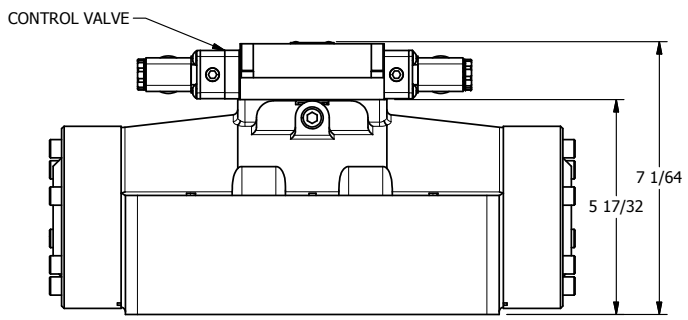

4

3

2

1

B

B

1/2"-14 NPT CONDUIT CONNECTION  
18" LEAD, 3 WIRE

A

A

4

3

2

1

**AAA**  
PRODUCTS  
INTERNATIONAL

**AAA PRODUCTS  
INTERNATIONAL**  
7114 Harry Hines Blvd  
Dallas, TX 75235

TITLE: 2" SUBPLATE, DBL SOL, 3 POS,  
SPR CTR, SOL SHFT, FLOAT CTR SPL,  
MOLD-OVER