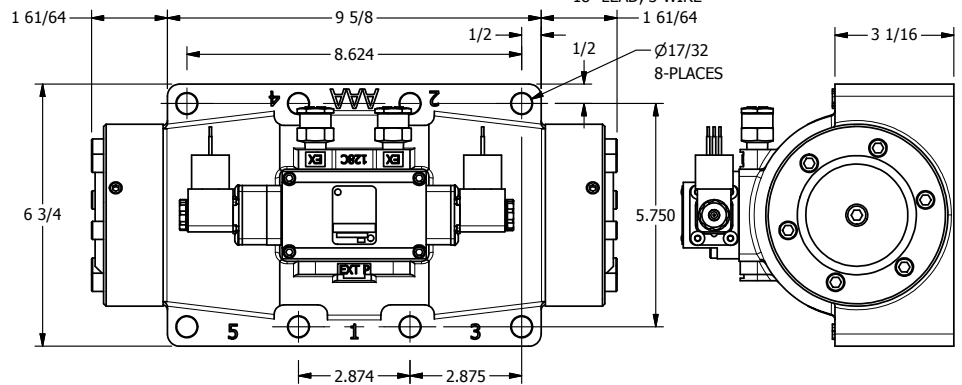

4

3

2

1

B

B

1/2"-14 NPT CONDUIT CONNECTION  
18" LEAD, 3 WIRE

A

A

4

3

2

1

**AAA**  
PRODUCTS  
INTERNATIONAL

**AAA PRODUCTS  
INTERNATIONAL**  
7114 Harry Hines Blvd  
Dallas, TX 75235

TITLE: 2" SUBPLATE, DBL SOL, 3 POS,  
SPR CTR, SOL SHFT, FLOAT CTR SPL,  
MOLD-OVER