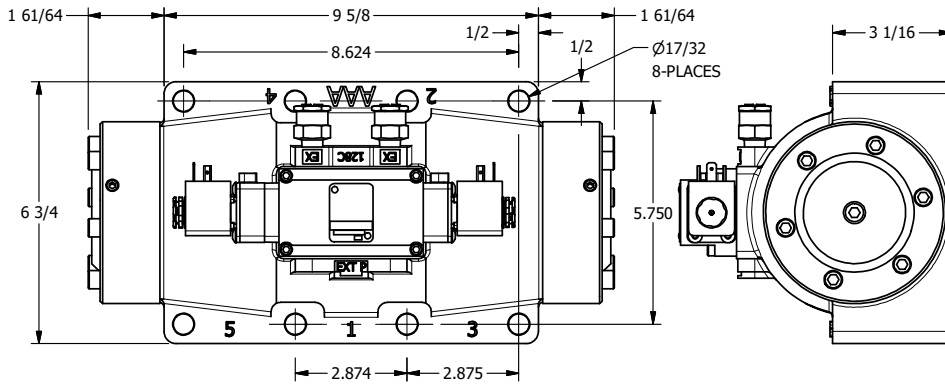

4

3

2

1

B

B

ISO 4400 DIN  
CONNECTOR

A

A

4

3

2

**AAA**  
PRODUCTS  
INTERNATIONAL

**AAA PRODUCTS  
INTERNATIONAL**  
7114 Harry Hines Blvd  
Dallas, TX 75235

TITLE: 2" SUBPLATE, DBL SOL, 3 POS,  
SPR CTR, SOL SHFT, FLOAT CTR SPL  
HIGH TEMP, LCKNG OVRD, SIDE VENT

DRAWING NO.:  
**DIM\_ESY16PGHOC**

THE INFORMATION CONTAINED WITHIN THIS DOCUMENT IS PROPRIETARY TO AAA PRODUCTS AND MAY NOT BE DISCLOSED WITHOUT PRIOR WRITTEN CONSENT