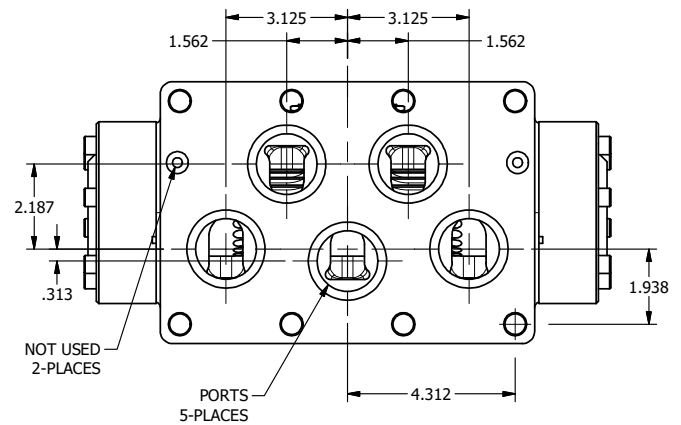

4

3

2

1

B

B

ISO 4400 DIN  
CONNECTOR

A

A

4

3

2

**AAA**  
PRODUCTS  
INTERNATIONAL

**AAA PRODUCTS  
INTERNATIONAL**  
7114 Harry Hines Blvd  
Dallas, TX 75235

TITLE: 2" SUBPLATE, DBL SOL, 3 POS,  
SPR CTR, SOL SHFT, FLOAT CTR SPL  
HIGH TEMP, LCKNG OVRD, SIDE VENT

DRAWING NO.:  
**DIM\_ESY16PGHOC**

THE INFORMATION CONTAINED WITHIN THIS DOCUMENT IS PROPRIETARY TO AAA PRODUCTS AND MAY NOT BE DISCLOSED WITHOUT PRIOR WRITTEN CONSENT