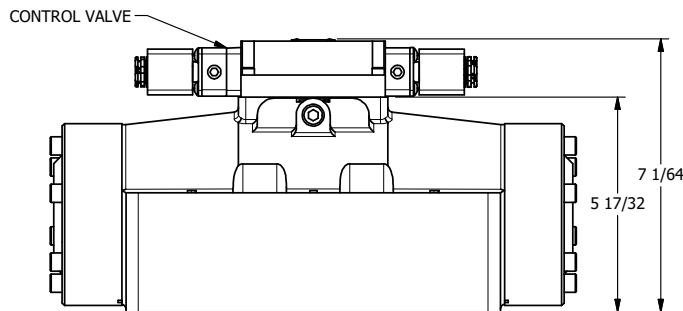

4

3

2

1

B

B

ISO 4400 DIN  
CONNECTOR

A

A

4

3

2

**AAA**  
PRODUCTS  
INTERNATIONAL

**AAA PRODUCTS  
INTERNATIONAL**  
7114 Harry Hines Blvd  
Dallas, TX 75235

TITLE: 2" SUBPLATE, DBL SOL, 3 POS,  
SPR CTR, SOL SHFT, FLOAT CTR SPL  
HIGH TEMP, LCKNG OVRD, SIDE VENT