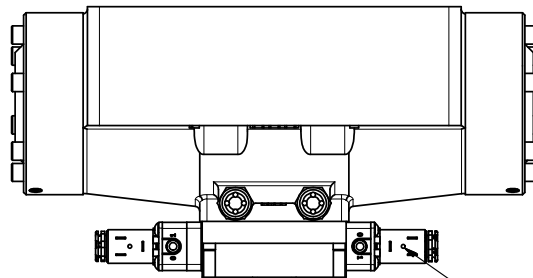

4

3

2

1

11mm/INDUSTRIAL TYPE B
DIN 43650 STYLE

CONTROL VALVE

AAA
PRODUCTS
INTERNATIONAL

**AAA PRODUCTS
INTERNATIONAL**
7114 Harry Hines Blvd
Dallas, TX 75235

TITLE: 2" SUBPLATE, DBL SOL, 3 POS,
SPR CTR, SOL SHFT, FLOAT CTR SPL,
SIDE VENT

DRAWING NO.:
DIM_ESY16PGC

THE INFORMATION CONTAINED WITHIN THIS DOCUMENT IS PROPRIETARY TO AAA PRODUCTS AND MAY NOT BE DISCLOSED WITHOUT PRIOR WRITTEN CONSENT