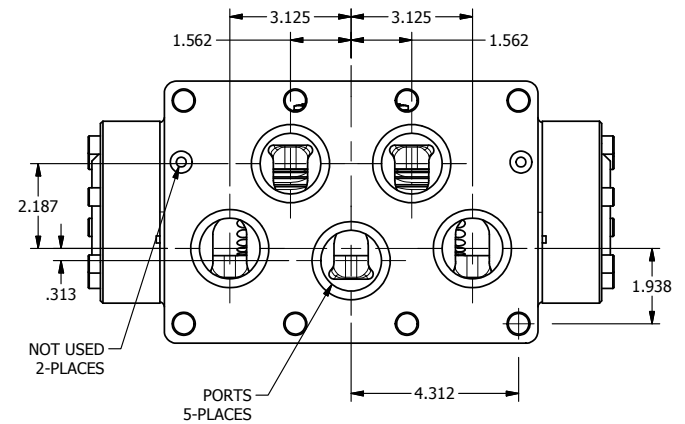

4

3

2

1

11mm/INDUSTRIAL TYPE B
DIN 43650 STYLE

CONTROL VALVE

AAA
PRODUCTS
INTERNATIONAL

**AAA PRODUCTS
INTERNATIONAL**
7114 Harry Hines Blvd
Dallas, TX 75235

TITLE: 2" SUBPLATE, DBL SOL, 3 POS,
SPR CTR, SOL SHFT, FLOAT CTR SPL,
SIDE VENT

DRAWING NO.:
DIM_ESY16PGC

THE INFORMATION CONTAINED WITHIN THIS DOCUMENT IS PROPRIETARY TO AAA PRODUCTS AND MAY NOT BE DISCLOSED WITHOUT PRIOR WRITTEN CONSENT