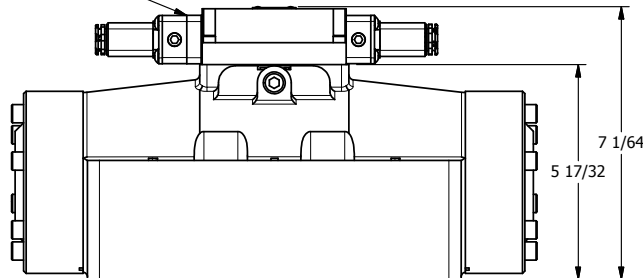

4

3

2

1

11mm/INDUSTRIAL TYPE B
DIN 43650 STYLE

CONTROL VALVE

AAA
PRODUCTS
INTERNATIONAL

**AAA PRODUCTS
INTERNATIONAL**
7114 Harry Hines Blvd
Dallas, TX 75235

TITLE: 2" SUBPLATE, DBL SOL, 3 POS,
SPR CTR, SOL SHFT, FLOAT CTR SPL,
SIDE VENT

DRAWING NO.:
DIM_ESY16PGC

THE INFORMATION CONTAINED WITHIN THIS DOCUMENT IS PROPRIETARY TO AAA PRODUCTS AND MAY NOT BE DISCLOSED WITHOUT PRIOR WRITTEN CONSENT