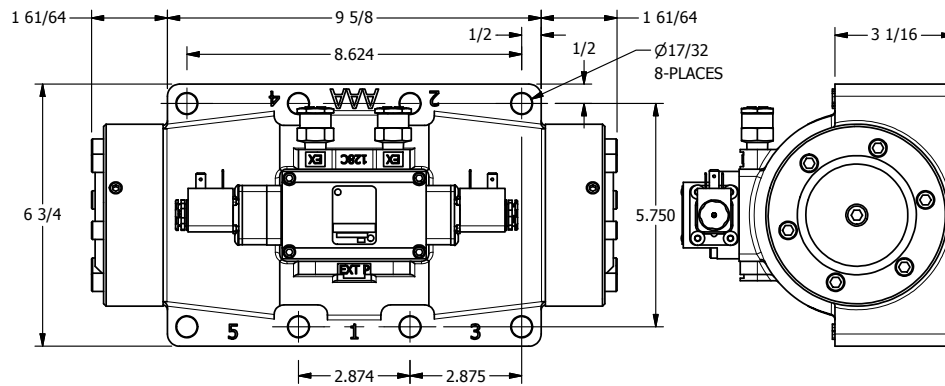

4

3

2

1

11mm/INDUSTRIAL TYPE B
DIN 43650 STYLE

CONTROL VALVE

AAA
PRODUCTS
INTERNATIONAL

**AAA PRODUCTS
INTERNATIONAL**
7114 Harry Hines Blvd
Dallas, TX 75235

TITLE: 2" SUBPLATE, DBL SOL, 3 POS,
SPR CTR, SOL SHFT, FLOAT CTR SPL,
SIDE VENT

DRAWING NO.:
DIM_ESY16PGC

THE INFORMATION CONTAINED WITHIN THIS DOCUMENT IS PROPRIETARY TO AAA PRODUCTS AND MAY NOT BE DISCLOSED WITHOUT PRIOR WRITTEN CONSENT