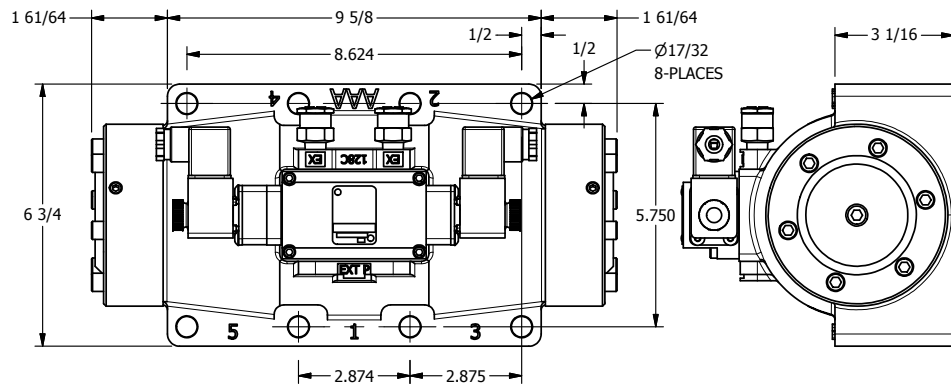

4

3

2

1

3/8" CORD GRIP DIN CAP INCLUDED  
FORM A, ACC. TO EN 175301-803,  
ISO 4400

**AAA**  
PRODUCTS  
INTERNATIONAL

**AAA PRODUCTS  
INTERNATIONAL**  
7114 Harry Hines Blvd  
Dallas, TX 75235

TITLE: 2" SUBPLATE, DBL SOL, 3 POS,  
SPR CTR, SOL SHFT, FLOAT CTR SPL,  
INTRINSICALLY SAFE, 24VDC, EXCLDR

DRAWING NO.:  
DIM\_ESY16PGAL

THE INFORMATION CONTAINED WITHIN THIS DOCUMENT IS PROPRIETARY TO AAA PRODUCTS AND MAY NOT BE DISCLOSED WITHOUT PRIOR WRITTEN CONSENT

4

3

2

1

B

B