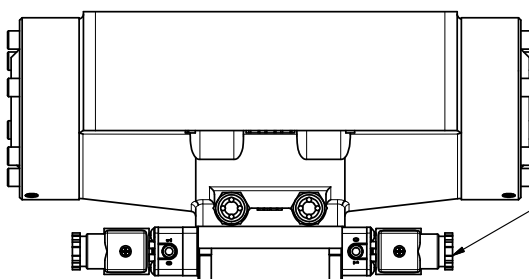

4

3

2

1

3/8" CORD GRIP DIN CAP INCLUDED  
FORM A, ACC. TO EN 175301-803,  
ISO 4400

**AAA**  
PRODUCTS  
INTERNATIONAL

**AAA PRODUCTS  
INTERNATIONAL**  
7114 Harry Hines Blvd  
Dallas, TX 75235

TITLE: 2" SUBPLATE, DBL SOL, 3 POS,  
SPR CTR, SOL SHFT, FLOAT CTR SPL,  
INTRINSICALLY SAFE, 24VDC, EXCLDR

DRAWING NO.:  
DIM\_ESY16PGAL

THE INFORMATION CONTAINED WITHIN THIS DOCUMENT IS PROPRIETARY TO AAA PRODUCTS AND MAY NOT BE DISCLOSED WITHOUT PRIOR WRITTEN CONSENT

4

3

2

1

B

B