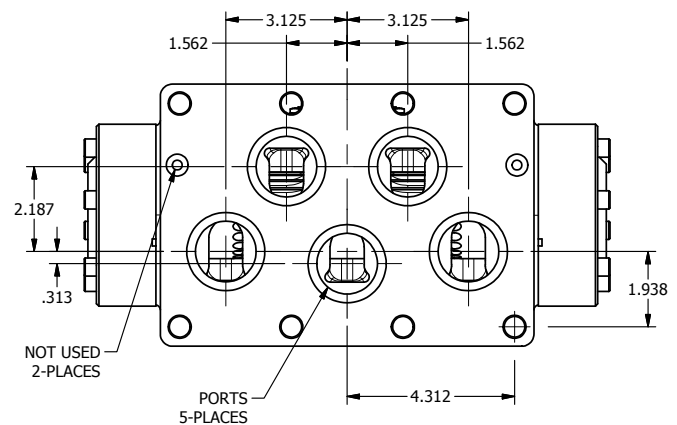

4

3

2

1

3/8" CORD GRIP DIN CAP INCLUDED  
FORM A, ACC. TO EN 175301-803,  
ISO 4400

**AAA**  
PRODUCTS  
INTERNATIONAL

**AAA PRODUCTS  
INTERNATIONAL**  
7114 Harry Hines Blvd  
Dallas, TX 75235

TITLE: 2" SUBPLATE, DBL SOL, 3 POS,  
SPR CTR, SOL SHFT, FLOAT CTR SPL,  
INTRINSICALLY SAFE, 24VDC, EXCLDR

DRAWING NO.:  
DIM\_ESY16PGAL

THE INFORMATION CONTAINED WITHIN THIS DOCUMENT IS PROPRIETARY TO AAA PRODUCTS AND MAY NOT BE DISCLOSED WITHOUT PRIOR WRITTEN CONSENT

4

3

2

1

B

B