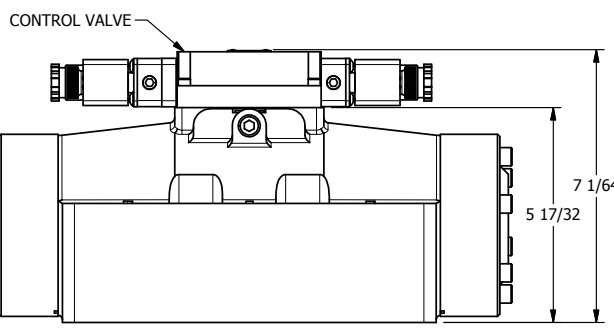

4

3

2

1

3/8" CORD GRIP DIN CAP INCLUDED  
FORM A, ACC. TO EN 175301-803,  
ISO 4400

**AAA**  
PRODUCTS  
INTERNATIONAL

**AAA PRODUCTS  
INTERNATIONAL**  
7114 Harry Hines Blvd  
Dallas, TX 75235

TITLE: 2" SUBPLATE, DBL SOL, 3 POS,  
SPR CTR, SOL SHFT, FLOAT CTR SPL,  
INTRINSICALLY SAFE, 24VDC, EXCLDR

DRAWING NO.:  
DIM\_ESY16PGAL

THE INFORMATION CONTAINED WITHIN THIS DOCUMENT IS PROPRIETARY TO AAA PRODUCTS AND MAY NOT BE DISCLOSED WITHOUT PRIOR WRITTEN CONSENT

4

3

2

1

B

B