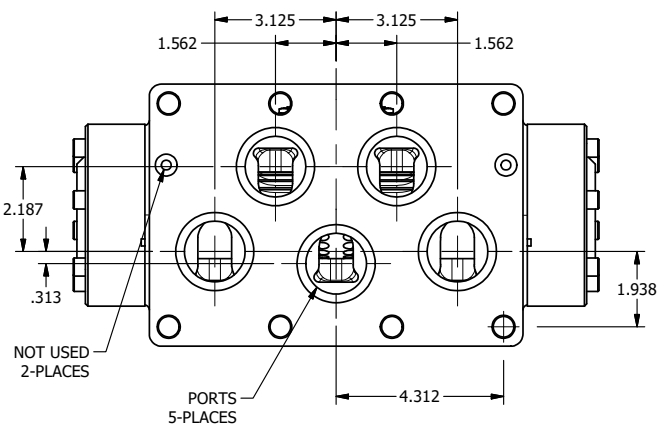

4

3

2

1

B

B

1/2"-14 NPT CONDUIT CONNECTION  
18" LEAD, 3-WIRE

A

A

4

3

2

1

**AAA**  
PRODUCTS  
INTERNATIONAL

**AAA PRODUCTS INTERNATIONAL**  
7114 Harry Hines Blvd  
Dallas, TX 75235

TITLE: 2" SUBPLATE, DBL SOL, 3 POS,  
SPR CTR, SOL SHFT, REGEN CTR SPL,  
EXPL PROOF, EXT PILOT

DRAWING NO.:  
DIM\_ESY16PDXZ

THE INFORMATION CONTAINED WITHIN THIS DOCUMENT IS PROPRIETARY TO AAA PRODUCTS AND MAY NOT BE DISCLOSED WITHOUT PRIOR WRITTEN CONSENT