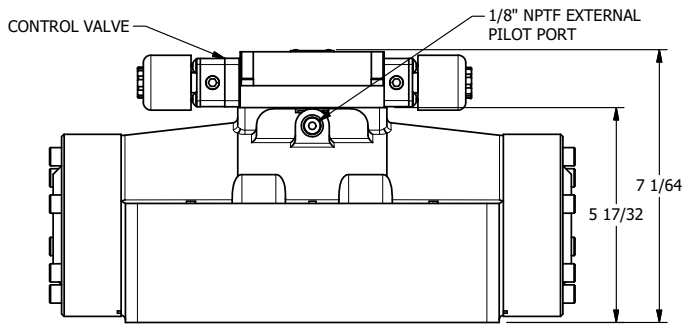

4

3

2

1

B

B

1/2"-14 NPT CONDUIT CONNECTION  
18" LEAD, 3-WIRE

A

A

4

3

2

1

**AAA**  
PRODUCTS  
INTERNATIONAL

**AAA PRODUCTS INTERNATIONAL**  
7114 Harry Hines Blvd  
Dallas, TX 75235

TITLE: 2" SUBPLATE, DBL SOL, 3 POS,  
SPR CTR, SOL SHFT, REGEN CTR SPL,  
EXPL PROOF, EXT PILOT