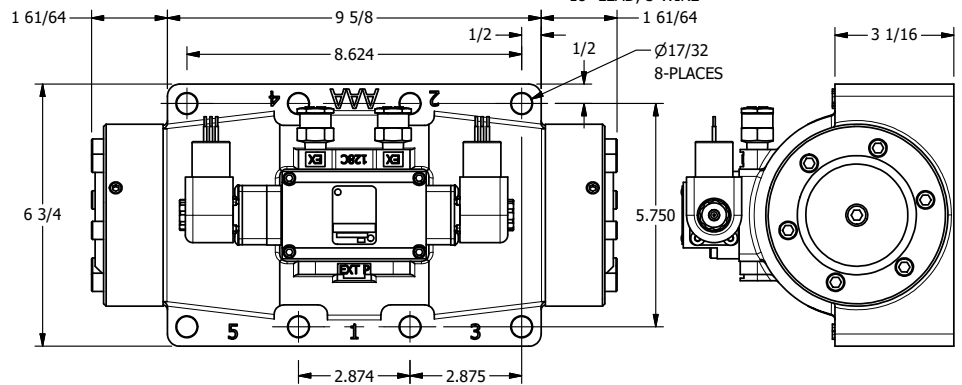

4

3

2

1

B

B

1/2"-14 NPT CONDUIT CONNECTION  
18" LEAD, 3-WIRE

A

A

4

3

2

1

**AAA**  
PRODUCTS  
INTERNATIONAL

**AAA PRODUCTS INTERNATIONAL**  
7114 Harry Hines Blvd  
Dallas, TX 75235

TITLE: 2" SUBPLATE, DBL SOL, 3 POS,  
SPR CTR, SOL SHFT, REGEN CTR SPL,  
EXPL PROOF, EXT PILOT

DRAWING NO.:  
DIM\_ESY16PDXZ

THE INFORMATION CONTAINED WITHIN THIS DOCUMENT IS PROPRIETARY TO AAA PRODUCTS AND MAY NOT BE DISCLOSED WITHOUT PRIOR WRITTEN CONSENT