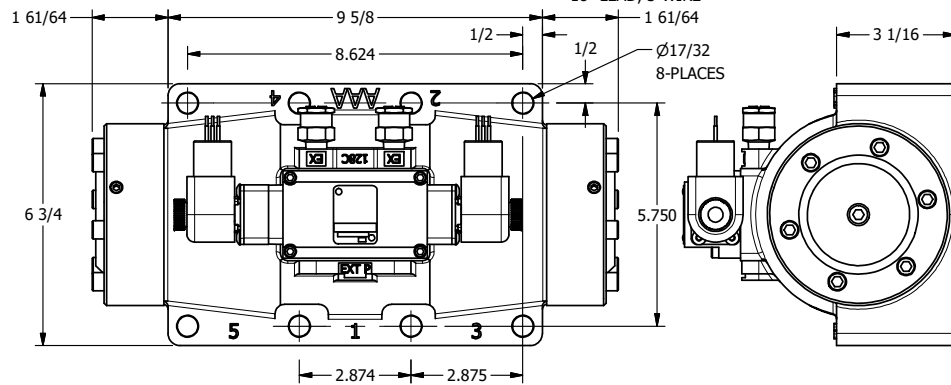

4

3

2

1

B

B

1/2"-14 NPT CONDUIT CONNECTION
18" LEAD, 3-WIRE

A

A

4

3

2

AAA
PRODUCTS
INTERNATIONAL

**AAA PRODUCTS
INTERNATIONAL**
7114 Harry Hines Blvd
Dallas, TX 75235

TITLE: 2" SUBPLATE, DBL SOL, 3 POS,
REGEN SPR CTR, EXPL PROOF,
DUST EXCLDR, EXT PILOT

DRAWING NO.:
DIM_ESY16PDXLZ