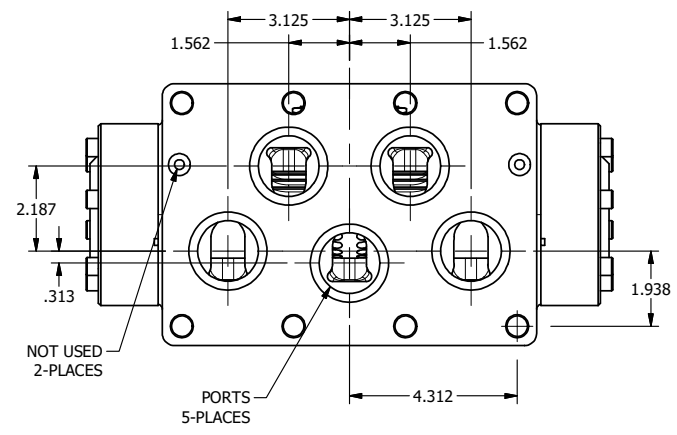

4

3

2

1

B

B

1/2"-14 NPT CONDUIT CONNECTION
18" LEAD, 3-WIRE

A

A

4

3

2

AAA
PRODUCTS
INTERNATIONAL

**AAA PRODUCTS
INTERNATIONAL**
7114 Harry Hines Blvd
Dallas, TX 75235

TITLE: 2" SUBPLATE, DBL SOL, 3 POS,
REGEN SPR CTR, EXPL PROOF,
DUST EXCLDR, EXT PILOT

DRAWING NO.:
DIM_ESY16PDXLZ