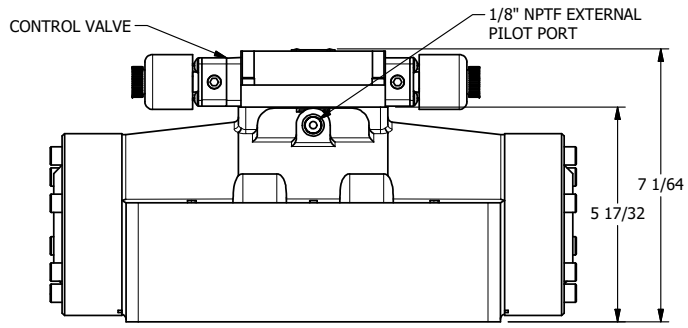

4

3

2

1

B

B

1/2"-14 NPT CONDUIT CONNECTION
18" LEAD, 3-WIRE

A

A

4

3

2

AAA
PRODUCTS
INTERNATIONAL

**AAA PRODUCTS
INTERNATIONAL**
7114 Harry Hines Blvd
Dallas, TX 75235

TITLE: 2" SUBPLATE, DBL SOL, 3 POS,
REGEN SPR CTR, EXPL PROOF,
DUST EXCLDR, EXT PILOT

DRAWING NO.:
DIM_ESY16PDXLZ