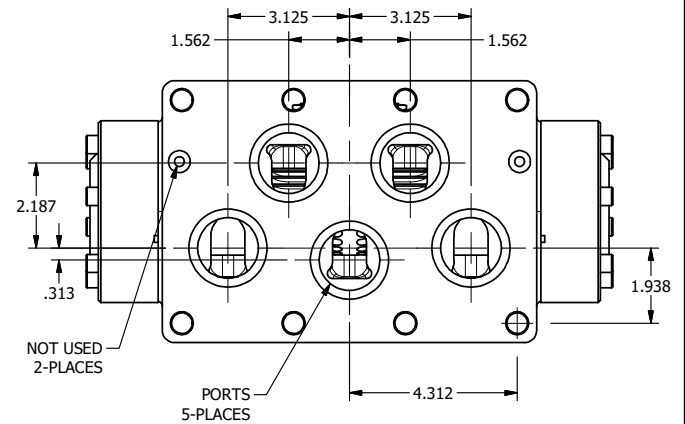

4

3

2

1

AAA
PRODUCTS
INTERNATIONAL

**AAA PRODUCTS
INTERNATIONAL**
7114 Harry Hines Blvd
Dallas, TX 75235

TITLE: 2" SUBPLATE, DBL SOL, 3 POS,
SPR CTR, SOL SHFT, REGEN CTR SPL,
ATEX, LCKNG OVRD, DUST EXCLDR

DRAWING NO.:
DIM_ESY16PDTOL