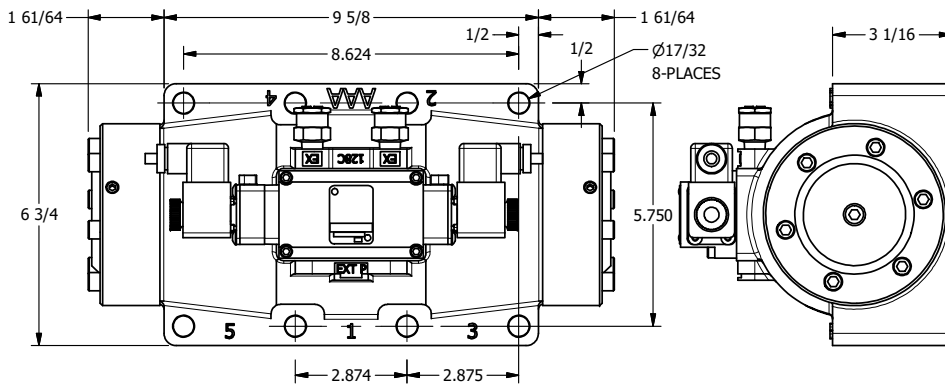

4

3

2

1

AAA
PRODUCTS
INTERNATIONAL

**AAA PRODUCTS
INTERNATIONAL**
7114 Harry Hines Blvd
Dallas, TX 75235

TITLE: 2" SUBPLATE, DBL SOL, 3 POS,
SPR CTR, SOL SHFT, REGEN CTR SPL,
ATEX, LCKNG OVRD, DUST EXCLDR

DRAWING NO.:
DIM_ESY16PDTOL