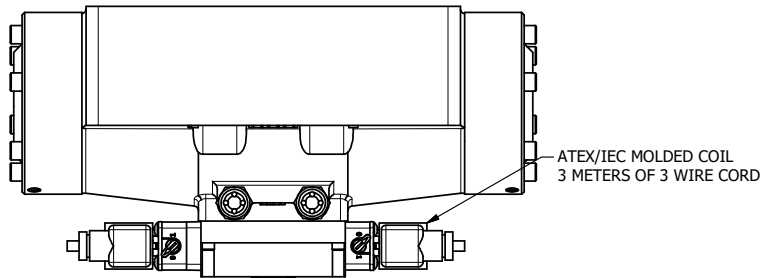

4

3

2

1

AAA
PRODUCTS
INTERNATIONAL

**AAA PRODUCTS
INTERNATIONAL**
7114 Harry Hines Blvd
Dallas, TX 75235

TITLE: 2" SUBPLATE, DBL SOL, 3 POS,
SPR CTR, SOL SHFT, REGEN CTR SPL,
ATEX, LCKNG OVRD, DUST EXCLDR

DRAWING NO.:
DIM_ESY16PDTOL