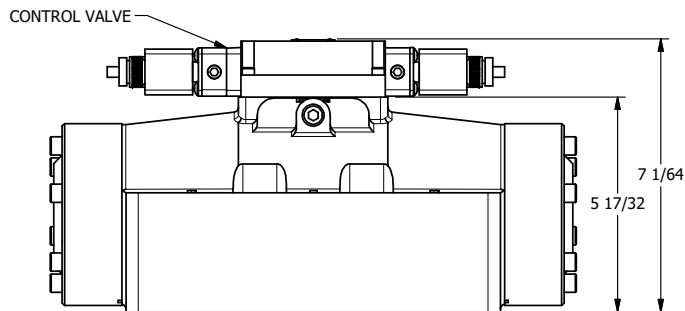

4

3

2

1

AAA
PRODUCTS
INTERNATIONAL

**AAA PRODUCTS
INTERNATIONAL**
7114 Harry Hines Blvd
Dallas, TX 75235

TITLE: 2" SUBPLATE, DBL SOL, 3 POS,
SPR CTR, SOL SHFT, REGEN CTR SPL,
ATEX, LCKNG OVRD, DUST EXCLDR

DRAWING NO.:
DIM_ESY16PDTOL