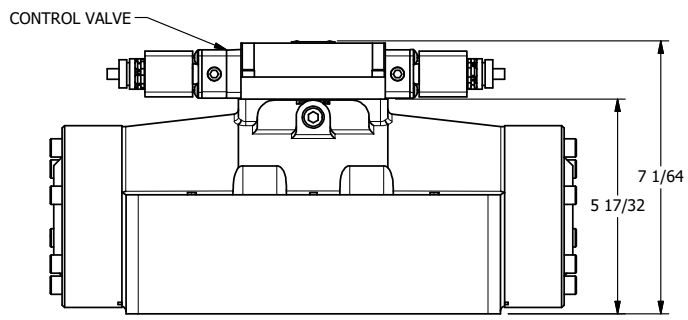

4

3

2

1

AAA
PRODUCTS
INTERNATIONAL

**AAA PRODUCTS
INTERNATIONAL**
7114 Harry Hines Blvd
Dallas, TX 75235

TITLE: 2" SUBPLATE, DBL SOL, 3 POS,
SPR CTR, SOL SHFT, REGEN CTR SPL,
ATEX, LCKNG OVRD, SIDE VENT

DRAWING NO.:
DIM_ESY16PDTOC