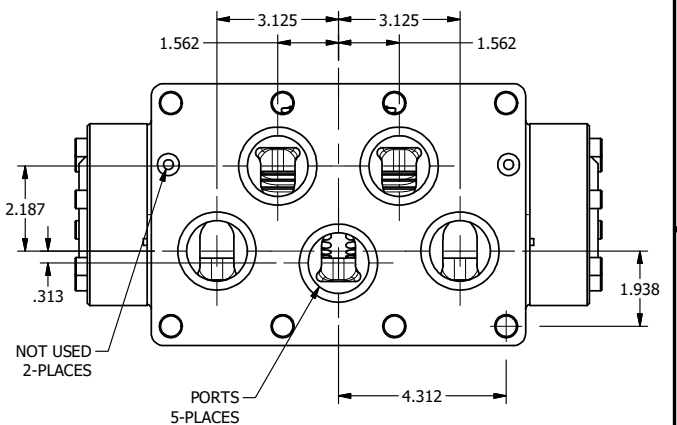

4

3

2

1

AAA
PRODUCTS
INTERNATIONAL

**AAA PRODUCTS
INTERNATIONAL**
7114 Harry Hines Blvd
Dallas, TX 75235

TITLE: 2" SUBPLATE, DBL SOL, 3 POS,
SPR CTR, SOL SHFT, REGEN CTR SPL,
ATEX, LCKNG OVRD, SIDE VENT

DRAWING NO.:
DIM_ESY16PDTOC