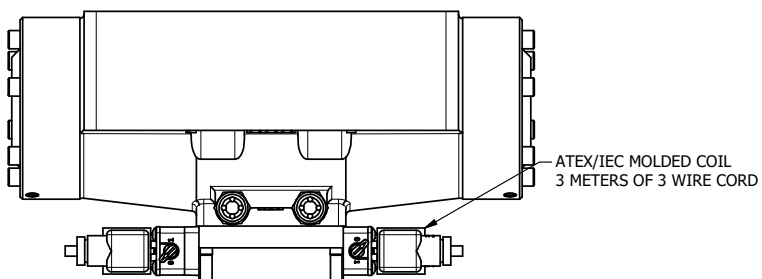

4

3

2

1

AAA
PRODUCTS
INTERNATIONAL

**AAA PRODUCTS
INTERNATIONAL**
7114 Harry Hines Blvd
Dallas, TX 75235

TITLE: 2" SUBPLATE, DBL SOL, 3 POS,
SPR CTR, SOL SHFT, REGEN CTR SPL,
ATEX, LCKNG OVRD, SIDE VENT

DRAWING NO.:
DIM_ESY16PDTOC