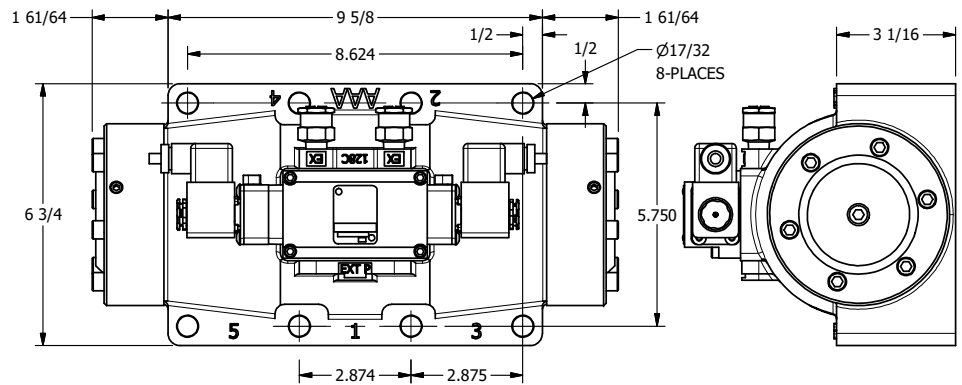

4

3

2

1

AAA
PRODUCTS
INTERNATIONAL

**AAA PRODUCTS
INTERNATIONAL**
7114 Harry Hines Blvd
Dallas, TX 75235

TITLE: 2" SUBPLATE, DBL SOL, 3 POS,
SPR CTR, SOL SHFT, REGEN CTR SPL,
ATEX, LCKNG OVRD, SIDE VENT

DRAWING NO.:
DIM_ESY16PDTOC