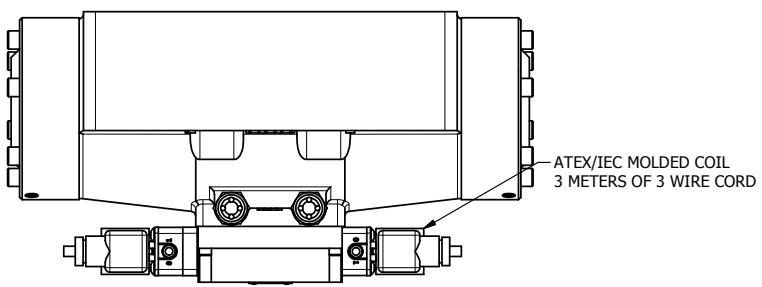

4

3

2

1

**AAA**  
PRODUCTS  
INTERNATIONAL

**AAA PRODUCTS INTERNATIONAL**  
7114 Harry Hines Blvd  
Dallas, TX 75235

TITLE: 2" SUBPLATE, DBL SOL, 3 POS,  
SPR CTR, SOL SHFT, REGEN CTR SPL,  
ATEX, DUST EXCLDR

DRAWING NO.:  
DIM\_ESY16PDTL

THE INFORMATION CONTAINED WITHIN THIS DOCUMENT IS PROPRIETARY TO AAA PRODUCTS AND MAY NOT BE DISCLOSED WITHOUT PRIOR WRITTEN CONSENT

4

3

2

1

B

B