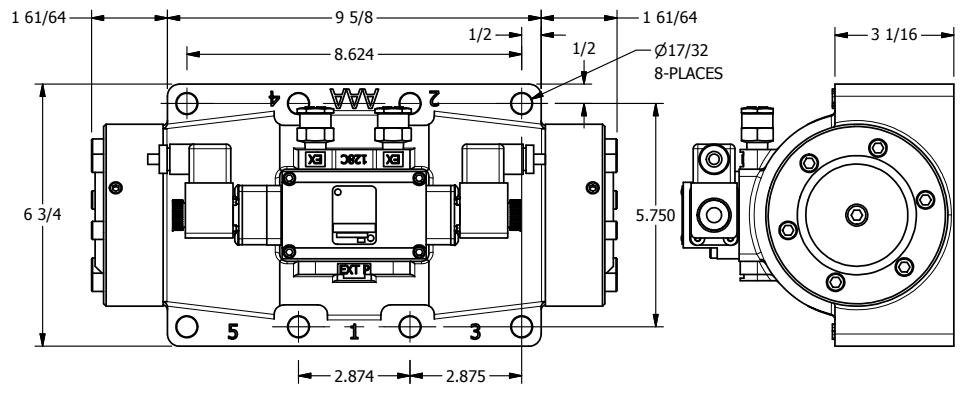

4

3

2

1

**AAA**  
PRODUCTS  
INTERNATIONAL

**AAA PRODUCTS INTERNATIONAL**  
7114 Harry Hines Blvd  
Dallas, TX 75235

TITLE: 2" SUBPLATE, DBL SOL, 3 POS,  
SPR CTR, SOL SHFT, REGEN CTR SPL,  
ATEX, DUST EXCLDR

DRAWING NO.:  
DIM\_ESY16PDTL

THE INFORMATION CONTAINED WITHIN THIS DOCUMENT IS PROPRIETARY TO AAA PRODUCTS AND MAY NOT BE DISCLOSED WITHOUT PRIOR WRITTEN CONSENT

4

3

2

1

B

B