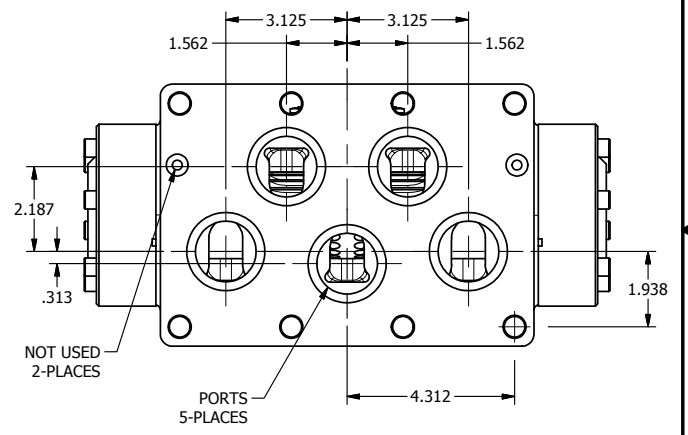

4

3

2

1

**AAA**  
PRODUCTS  
INTERNATIONAL

**AAA PRODUCTS INTERNATIONAL**  
7114 Harry Hines Blvd  
Dallas, TX 75235

TITLE: 2" SUBPLATE, DBL SOL, 3 POS,  
SPR CTR, SOL SHFT, REGEN CTR SPL,  
ATEX, DUST EXCLDR

DRAWING NO.:  
DIM\_ESY16PDTL

THE INFORMATION CONTAINED WITHIN THIS DOCUMENT IS PROPRIETARY TO AAA PRODUCTS AND MAY NOT BE DISCLOSED WITHOUT PRIOR WRITTEN CONSENT

4

3

2

1

B

B