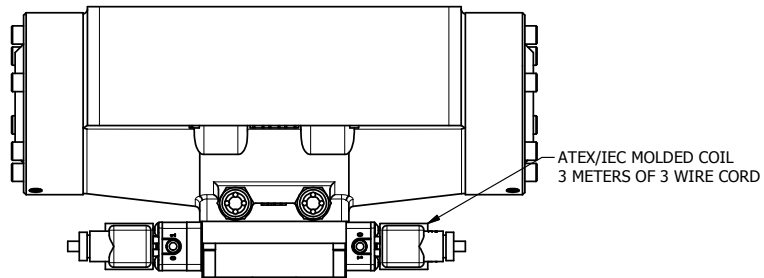

4

3

2

1

AAA
PRODUCTS
INTERNATIONAL

**AAA PRODUCTS
INTERNATIONAL**
7114 Harry Hines Blvd
Dallas, TX 75235

TITLE: 2" SUBPLATE, DBL SOL, 3 POS,
SPR CTR, SOL SHFT, REGEN CTR SPL,
ATEX, SIDE VENT

DRAWING NO.:
DIM_ESY16PDTC