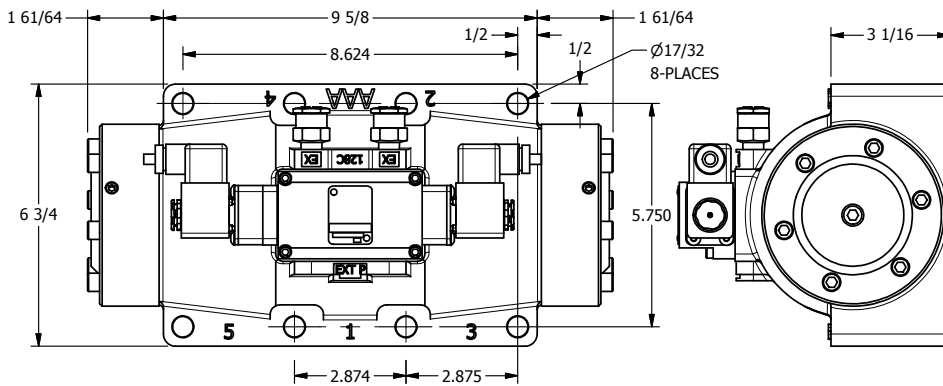

4

3

2

1

AAA
PRODUCTS
INTERNATIONAL

**AAA PRODUCTS
INTERNATIONAL**
7114 Harry Hines Blvd
Dallas, TX 75235

TITLE: 2" SUBPLATE, DBL SOL, 3 POS,
SPR CTR, SOL SHFT, REGEN CTR SPL,
ATEX, SIDE VENT

DRAWING NO.:
DIM_ESY16PDTC