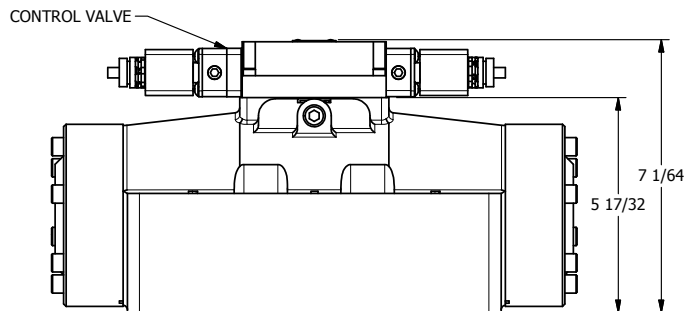

4

3

2

1

AAA
PRODUCTS
INTERNATIONAL

**AAA PRODUCTS
INTERNATIONAL**
7114 Harry Hines Blvd
Dallas, TX 75235

TITLE: 2" SUBPLATE, DBL SOL, 3 POS,
SPR CTR, SOL SHFT, REGEN CTR SPL,
ATEX, SIDE VENT

DRAWING NO.:
DIM_ESY16PDTC