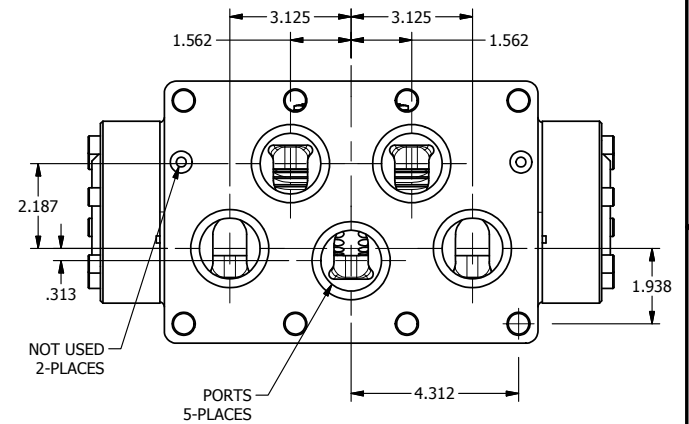

4

3

2

1

AAA
PRODUCTS
INTERNATIONAL

**AAA PRODUCTS
INTERNATIONAL**
7114 Harry Hines Blvd
Dallas, TX 75235

TITLE: 2" SUBPLATE, DBL SOL, 3 POS,
SPR CTR, SOL SHFT, REGEN CTR SPL,
ATEX, SIDE VENT

DRAWING NO.:
DIM_ESY16PDTC