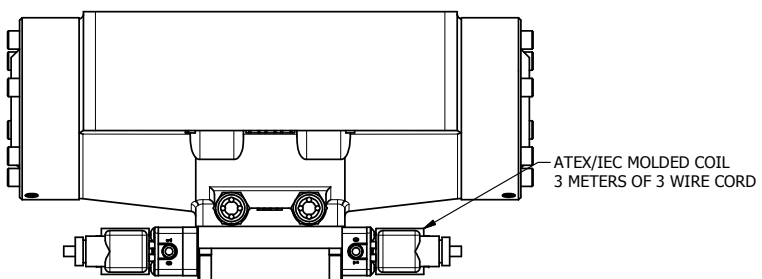

4

3

2

1

AAA
PRODUCTS
INTERNATIONAL

**AAA PRODUCTS
INTERNATIONAL**
7114 Harry Hines Blvd
Dallas, TX 75235

TITLE: 2" SUBPLATE, DBL SOL, 3 POS,
SPR CTR, SOL SHFT, REGEN CTR SPL,
ATEX

DRAWING NO.:
DIM_ESY16PDT