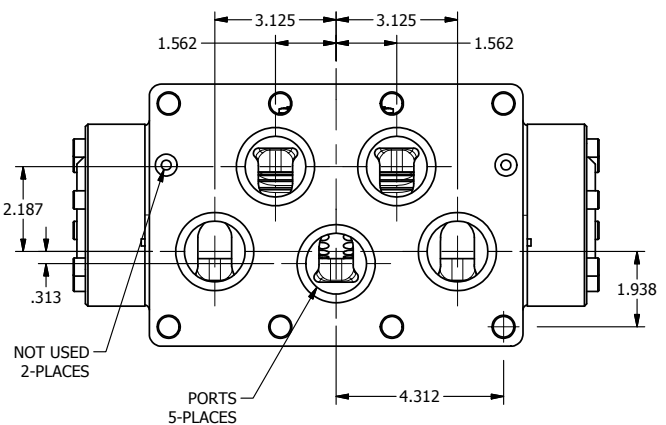

4

3

2

1

AAA
PRODUCTS
INTERNATIONAL

**AAA PRODUCTS
INTERNATIONAL**
7114 Harry Hines Blvd
Dallas, TX 75235

TITLE: 2" SUBPLATE, DBL SOL, 3 POS,
SPR CTR, SOL SHFT, REGEN CTR SPL,
ATEX

DRAWING NO.:
DIM_ESY16PDT