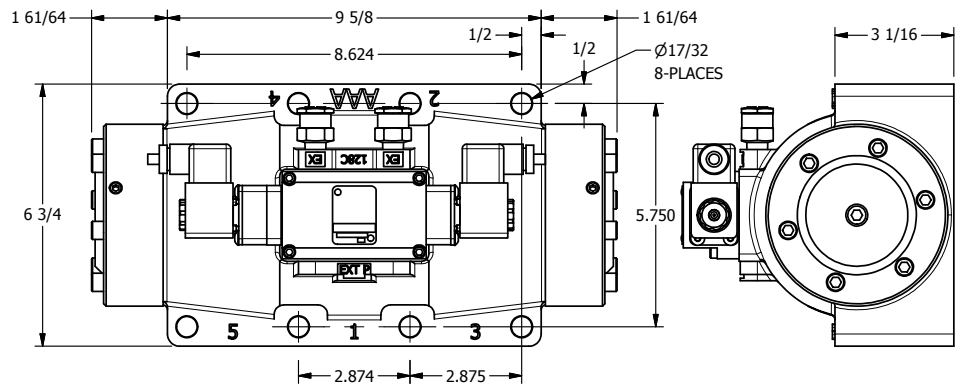

4

3

2

1

AAA
PRODUCTS
INTERNATIONAL

**AAA PRODUCTS
INTERNATIONAL**
7114 Harry Hines Blvd
Dallas, TX 75235

TITLE: 2" SUBPLATE, DBL SOL, 3 POS,
SPR CTR, SOL SHFT, REGEN CTR SPL,
ATEX

DRAWING NO.:
DIM_ESY16PDT