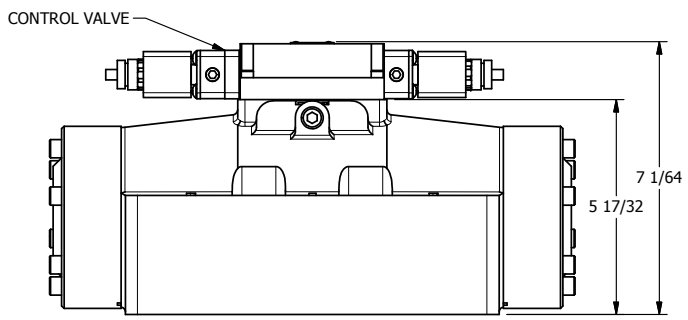

4

3

2

1

AAA
PRODUCTS
INTERNATIONAL

**AAA PRODUCTS
INTERNATIONAL**
7114 Harry Hines Blvd
Dallas, TX 75235

TITLE: 2" SUBPLATE, DBL SOL, 3 POS,
SPR CTR, SOL SHFT, REGEN CTR SPL,
ATEX

DRAWING NO.:
DIM_ESY16PDT