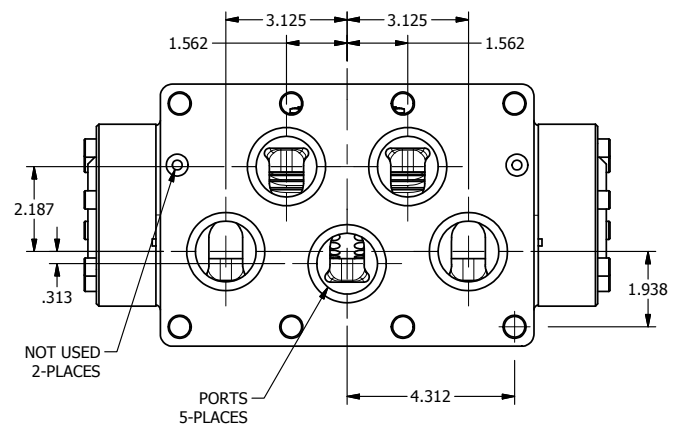

4

3

2

1

B

B

11mm/INDUSTRIAL TYPE B  
DIN 43650 STYLE

A

A

4

3

2

1

**AAA**  
PRODUCTS  
INTERNATIONAL

**AAA PRODUCTS  
INTERNATIONAL**  
7114 Harry Hines Blvd  
Dallas, TX 75235

TITLE: 2" SUBPLATE, DBL SOL, 3 POS,  
SPR CTR, SOL SHFT, REGEN CTR SPL,  
LCKNG OVRD, DUST EXCLDR