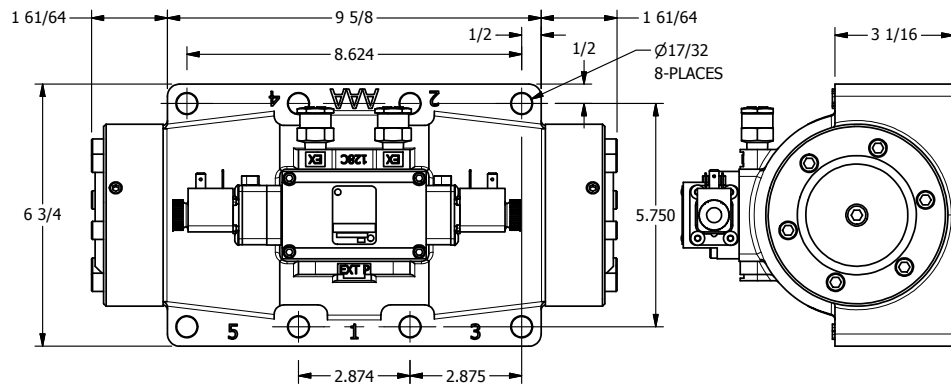

4

3

2

1

B

B

11mm/INDUSTRIAL TYPE B  
DIN 43650 STYLE

A

A

4

3

2

1

**AAA**  
PRODUCTS  
INTERNATIONAL

**AAA PRODUCTS  
INTERNATIONAL**  
7114 Harry Hines Blvd  
Dallas, TX 75235

TITLE: 2" SUBPLATE, DBL SOL, 3 POS,  
SPR CTR, SOL SHFT, REGEN CTR SPL,  
LCKNG OVRD, DUST EXCLDR

DRAWING NO.:  
DIM\_ESY16PDOL

THE INFORMATION CONTAINED WITHIN THIS DOCUMENT IS PROPRIETARY TO AAA PRODUCTS AND MAY NOT BE DISCLOSED WITHOUT PRIOR WRITTEN CONSENT