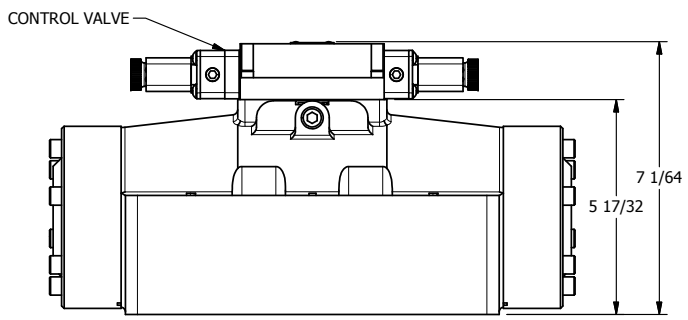

4

3

2

1

B

B

11mm/INDUSTRIAL TYPE B  
DIN 43650 STYLE

A

A

4

3

2

1

**AAA**  
PRODUCTS  
INTERNATIONAL

**AAA PRODUCTS  
INTERNATIONAL**  
7114 Harry Hines Blvd  
Dallas, TX 75235

TITLE: 2" SUBPLATE, DBL SOL, 3 POS,  
SPR CTR, SOL SHFT, REGEN CTR SPL,  
LCKNG OVRD, DUST EXCLDR