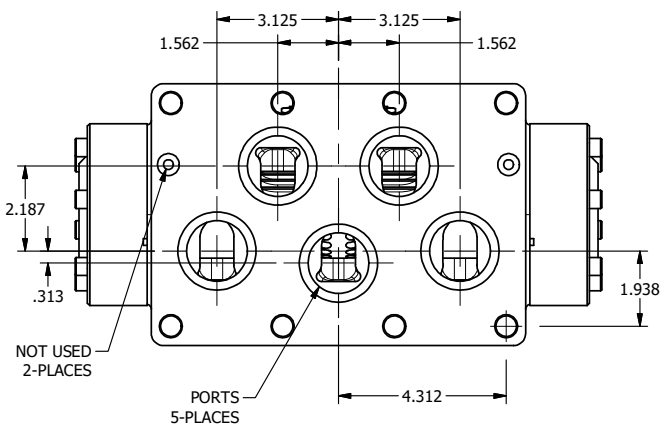

4

3

2

1

B

B

11mm/INDUSTRIAL TYPE B
DIN 43650 STYLE

A

TITLE: 2" SUBPLATE, DBL SOL, 3 POS,
SPR CTR, SOL SHFT, REGEN CTR SPL,
LCKNG OVRD, SIDE VENT

DRAWING NO.:
DIM_ESY16PDOC

THE INFORMATION CONTAINED WITHIN THIS DOCUMENT IS PROPRIETARY TO AAA PRODUCTS AND MAY NOT BE DISCLOSED WITHOUT PRIOR WRITTEN CONSENT