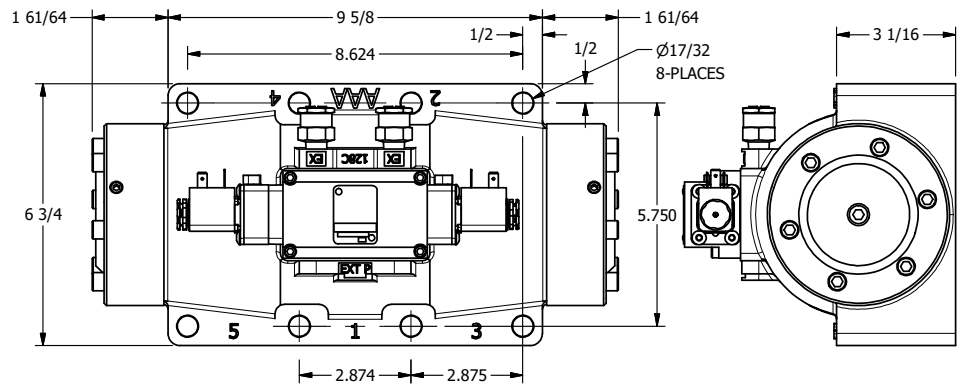

4

3

2

1

B

B

11mm/INDUSTRIAL TYPE B
DIN 43650 STYLE

A

TITLE: 2" SUBPLATE, DBL SOL, 3 POS,
SPR CTR, SOL SHFT, REGEN CTR SPL,
LCKNG OVRD, SIDE VENT

DRAWING NO.:
DIM_ESY16PDOC

THE INFORMATION CONTAINED WITHIN THIS DOCUMENT IS PROPRIETARY TO AAA PRODUCTS AND MAY NOT BE DISCLOSED WITHOUT PRIOR WRITTEN CONSENT