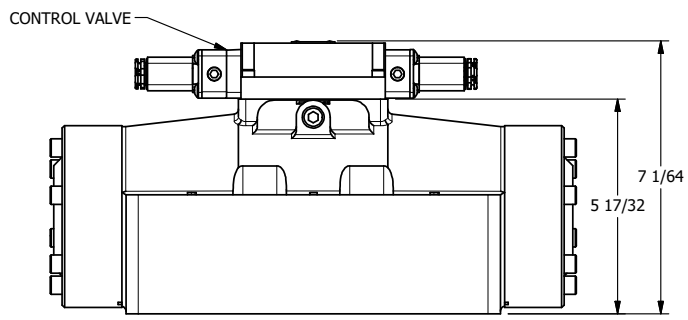

4

3

2

1

B

B

11mm/INDUSTRIAL TYPE B
DIN 43650 STYLE

A

TITLE: 2" SUBPLATE, DBL SOL, 3 POS,
SPR CTR, SOL SHFT, REGEN CTR SPL,
LCKNG OVRD, SIDE VENT

DRAWING NO.:
DIM_ESY16PDOC

THE INFORMATION CONTAINED WITHIN THIS DOCUMENT IS PROPRIETARY TO AAA PRODUCTS AND MAY NOT BE DISCLOSED WITHOUT PRIOR WRITTEN CONSENT