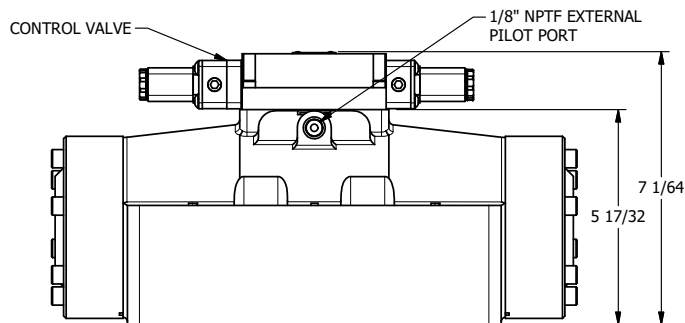

4

3

2

1

**AAA**  
PRODUCTS  
INTERNATIONAL

**AAA PRODUCTS INTERNATIONAL**  
7114 Harry Hines Blvd  
Dallas, TX 75235

TITLE: 2" SUBPLATE, DBL SOL, 3 POS,  
SPR CTR, SOL SHFT, REGEN CTR SPL,  
FLYING LEAD, EXT PILOT