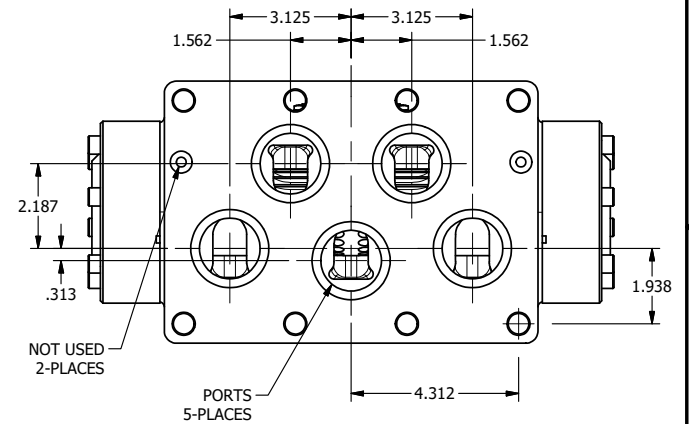

4

3

2

1

**AAA**  
PRODUCTS  
INTERNATIONAL

**AAA PRODUCTS INTERNATIONAL**  
7114 Harry Hines Blvd  
Dallas, TX 75235

TITLE: 2" SUBPLATE, DBL SOL, 3 POS,  
SPR CTR, SOL SHFT, REGEN CTR SPL,  
FLYING LEAD, EXT PILOT

DRAWING NO.:  
DIM\_ESY16PDMZ

THE INFORMATION CONTAINED WITHIN THIS DOCUMENT IS PROPRIETARY TO AAA PRODUCTS AND MAY NOT BE DISCLOSED WITHOUT PRIOR WRITTEN CONSENT

4

3

2

1

B

B