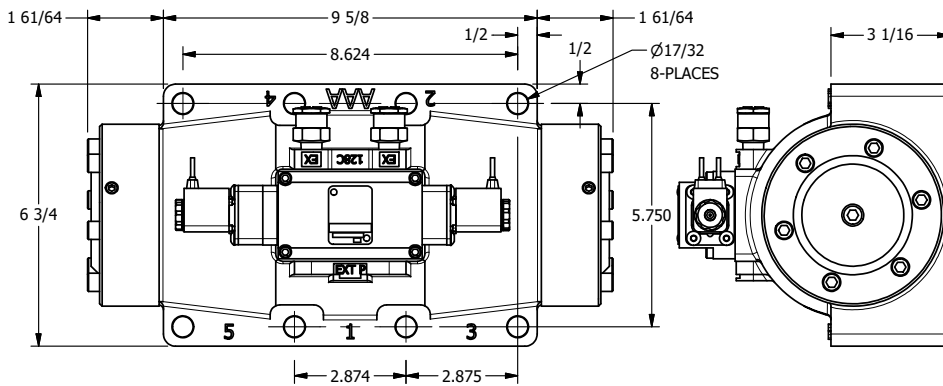

4

3

2

1

**AAA**  
PRODUCTS  
INTERNATIONAL

**AAA PRODUCTS INTERNATIONAL**  
7114 Harry Hines Blvd  
Dallas, TX 75235

TITLE: 2" SUBPLATE, DBL SOL, 3 POS,  
SPR CTR, SOL SHFT, REGEN CTR SPL,  
FLYING LEAD, EXT PILOT

DRAWING NO.:  
DIM\_ESY16PDMZ

THE INFORMATION CONTAINED WITHIN THIS DOCUMENT IS PROPRIETARY TO AAA PRODUCTS AND MAY NOT BE DISCLOSED WITHOUT PRIOR WRITTEN CONSENT

4

3

2

1

B

B