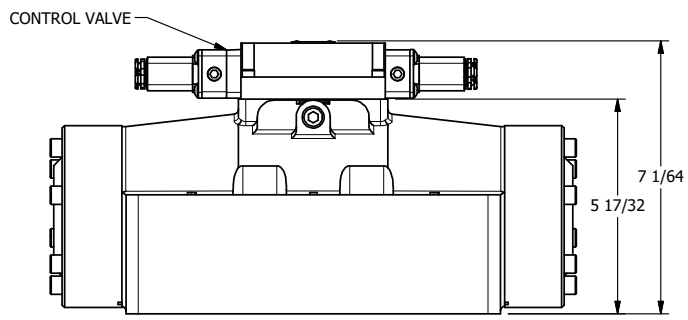

4

3

2

1

B

B

18" FLYING LEAD  
2 WIRE

A

A

4

3

2

**AAA PRODUCTS INTERNATIONAL**  
 7114 Harry Hines Blvd  
 Dallas, TX 75235

TITLE: 2" SUBPLATE, DBL SOL, 3 POS,  
 SPR CTR, REGEN CTR SPL,  
 FLYING LEAD, LCKNG OVRD, SIDE VENT

DRAWING NO.:  
**DIM\_ESY16PDMOC**