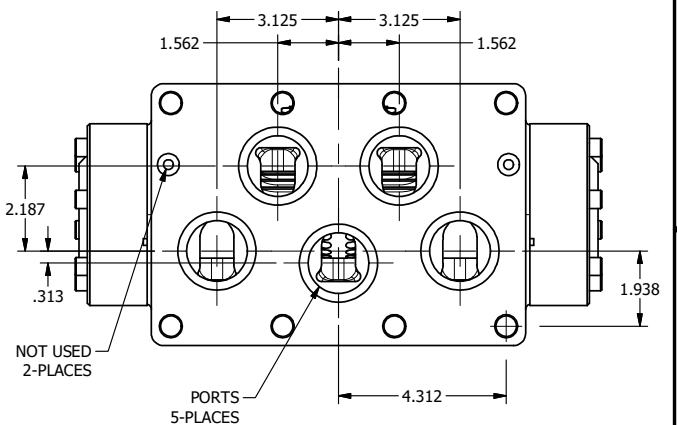

4

3

2

1

B

B

18" FLYING LEAD  
2 WIRE

A

A

4

3

2

**AAA PRODUCTS INTERNATIONAL**  
 7114 Harry Hines Blvd  
 Dallas, TX 75235

TITLE: 2" SUBPLATE, DBL SOL, 3 POS,  
 SPR CTR, REGEN CTR SPL,  
 FLYING LEAD, LCKNG OVRD, SIDE VENT

DRAWING NO.:  
**DIM\_ESY16PDMOC**