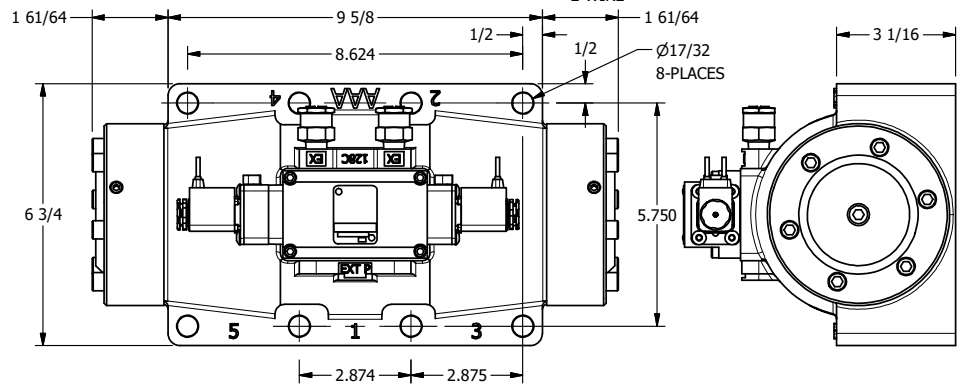

4

3

2

1

B

B

18" FLYING LEAD  
2 WIRE

A

A

4

3

2

**AAA PRODUCTS INTERNATIONAL**  
 7114 Harry Hines Blvd  
 Dallas, TX 75235

TITLE: 2" SUBPLATE, DBL SOL, 3 POS,  
 SPR CTR, REGEN CTR SPL,  
 FLYING LEAD, LCKNG OVRD, SIDE VENT

DRAWING NO.:  
**DIM\_ESY16PDMOC**