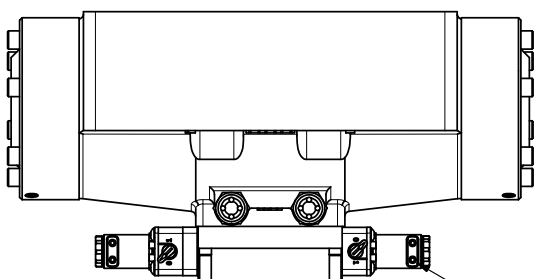

4

3

2

1

B

B

18" FLYING LEAD
2 WIRE

CONTROL VALVE

TITLE: 2" SUBPLATE, DBL SOL, 3 POS,
SPR CTR, SOL SHFT, REGEN CTR SPL,
FLYING LEAD, LCKNG OVRD

DRAWING NO.:
DIM_ESY16PDMO

THE INFORMATION CONTAINED WITHIN THIS DOCUMENT IS PROPRIETARY TO AAA PRODUCTS AND MAY NOT BE DISCLOSED WITHOUT PRIOR WRITTEN CONSENT