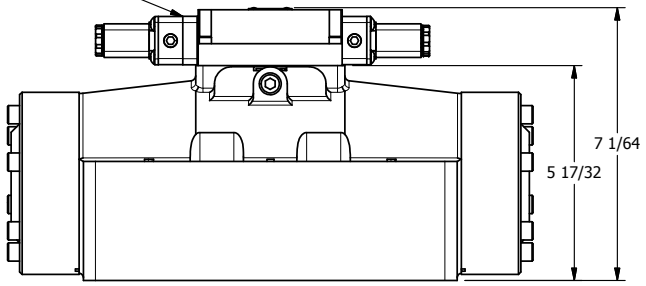

4

3

2

1

B

B

18" FLYING LEAD
2 WIRE

CONTROL VALVE

TITLE: 2" SUBPLATE, DBL SOL, 3 POS,
SPR CTR, SOL SHFT, REGEN CTR SPL,
FLYING LEAD, LCKNG OVRD

DRAWING NO.:
DIM_ESY16PDMO

THE INFORMATION CONTAINED WITHIN THIS DOCUMENT IS PROPRIETARY TO AAA PRODUCTS AND MAY NOT BE DISCLOSED WITHOUT PRIOR WRITTEN CONSENT