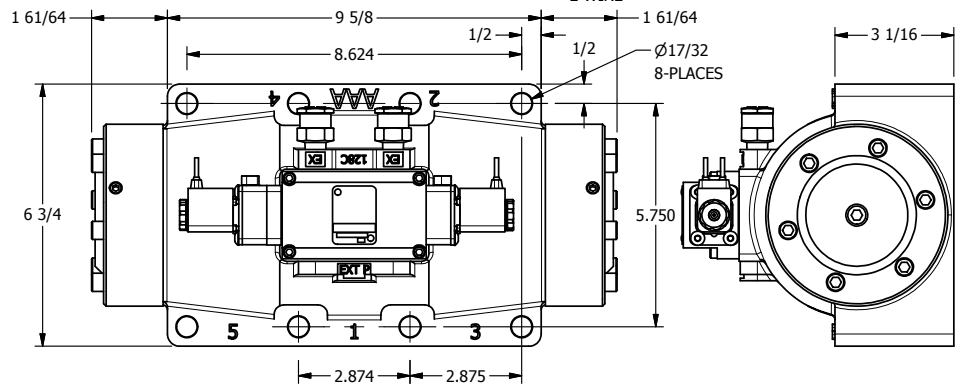

4

3

2

1

B

B

18" FLYING LEAD
2 WIRE

CONTROL VALVE

TITLE: 2" SUBPLATE, DBL SOL, 3 POS,
SPR CTR, SOL SHFT, REGEN CTR SPL,
FLYING LEAD, LCKNG OVRD

DRAWING NO.:
DIM_ESY16PDMO

THE INFORMATION CONTAINED WITHIN THIS DOCUMENT IS PROPRIETARY TO AAA PRODUCTS AND MAY NOT BE DISCLOSED WITHOUT PRIOR WRITTEN CONSENT