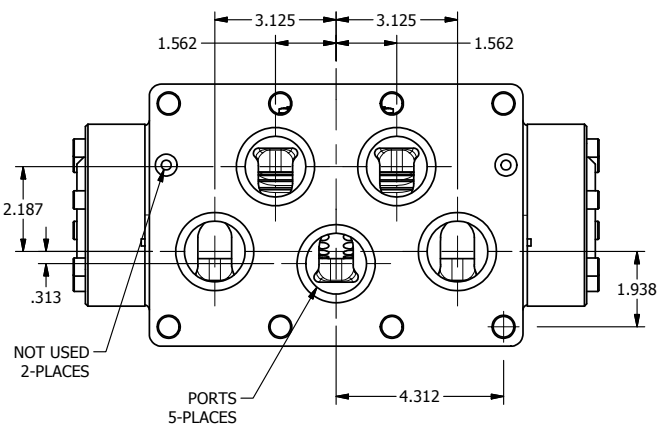

4

3

2

1

B

B

18" FLYING LEAD
2 WIRE

CONTROL VALVE

TITLE: 2" SUBPLATE, DBL SOL, 3 POS,
SPR CTR, SOL SHFT, REGEN CTR SPL,
FLYING LEAD, LCKNG OVRD

DRAWING NO.:
DIM_ESY16PDMO

THE INFORMATION CONTAINED WITHIN THIS DOCUMENT IS PROPRIETARY TO AAA PRODUCTS AND MAY NOT BE DISCLOSED WITHOUT PRIOR WRITTEN CONSENT