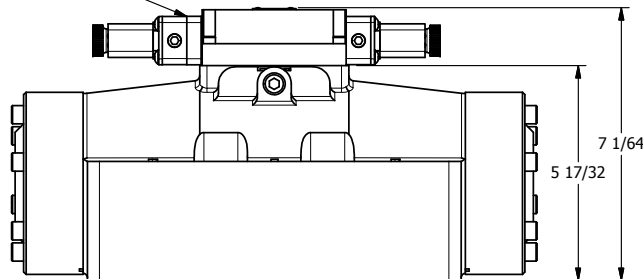

4

3

2

1

B

B

18" FLYING LEAD  
2 WIRE

CONTROL VALVE

TITLE: 2" SUBPLATE, DBL SOL, 3 POS,  
SPR CTR, SOL SHFT, REGEN CTR SPL,  
FLYING LEAD, DUST EXCLDR

DRAWING NO.:  
DIM\_ESY16PDML

THE INFORMATION CONTAINED WITHIN THIS DOCUMENT IS PROPRIETARY TO AAA PRODUCTS AND MAY NOT BE DISCLOSED WITHOUT PRIOR WRITTEN CONSENT