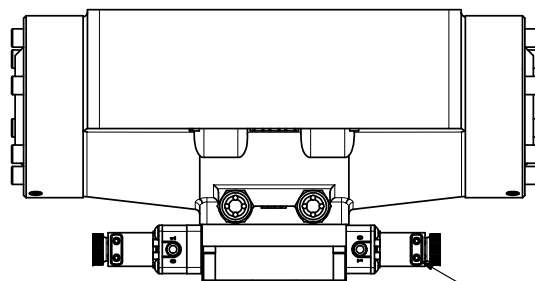

4

3

2

1

B

B

18" FLYING LEAD  
2 WIRE

CONTROL VALVE

TITLE: 2" SUBPLATE, DBL SOL, 3 POS,  
SPR CTR, SOL SHFT, REGEN CTR SPL,  
FLYING LEAD, DUST EXCLDR

DRAWING NO.:  
DIM\_ESY16PDML

THE INFORMATION CONTAINED WITHIN THIS DOCUMENT IS PROPRIETARY TO AAA PRODUCTS AND MAY NOT BE DISCLOSED WITHOUT PRIOR WRITTEN CONSENT