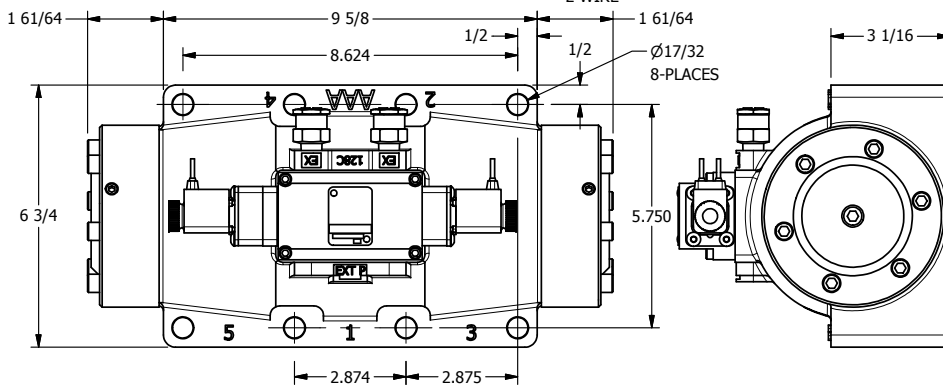

4

3

2

1

B

B

18" FLYING LEAD  
2 WIRE

CONTROL VALVE

TITLE: 2" SUBPLATE, DBL SOL, 3 POS,  
SPR CTR, SOL SHFT, REGEN CTR SPL,  
FLYING LEAD, DUST EXCLDR

DRAWING NO.:  
DIM\_ESY16PDML

THE INFORMATION CONTAINED WITHIN THIS DOCUMENT IS PROPRIETARY TO AAA PRODUCTS AND MAY NOT BE DISCLOSED WITHOUT PRIOR WRITTEN CONSENT