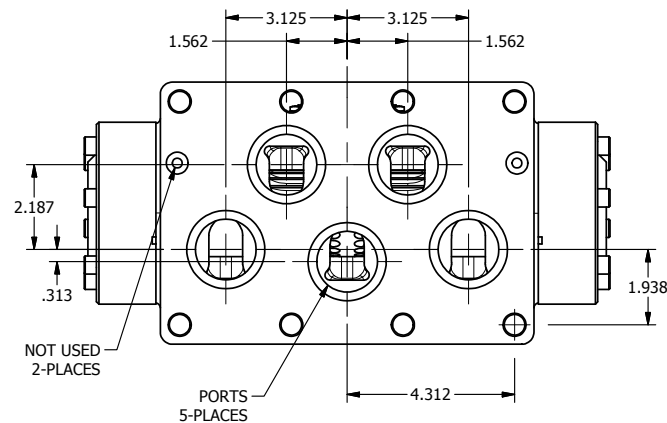

4

3

2

1

B

B

18" FLYING LEAD  
2 WIRE

CONTROL VALVE

TITLE: 2" SUBPLATE, DBL SOL, 3 POS,  
SPR CTR, SOL SHFT, REGEN CTR SPL,  
FLYING LEAD, DUST EXCLDR

DRAWING NO.:  
DIM\_ESY16PDML

THE INFORMATION CONTAINED WITHIN THIS DOCUMENT IS PROPRIETARY TO AAA PRODUCTS AND MAY NOT BE DISCLOSED WITHOUT PRIOR WRITTEN CONSENT