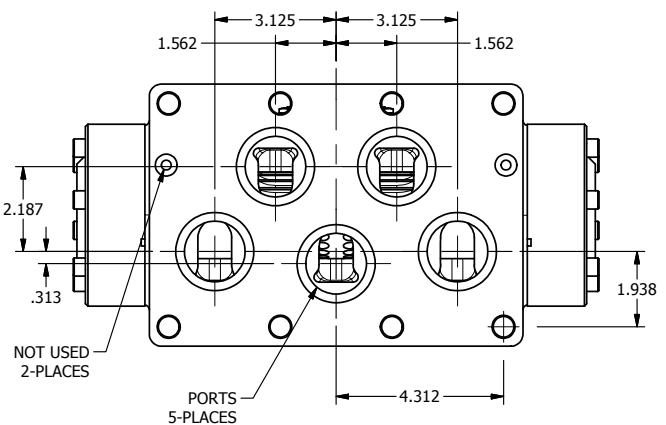

4

3

2

1

B

B

18" FLYING LEAD  
2 WIRE

CONTROL VALVE

TITLE: 2" SUBPLATE, DBL SOL, 3 POS,  
SPR CTR, SOL SHFT, REGEN CTR SPL,  
FLYING LEAD, SIDE VENT

DRAWING NO.:  
**DIM\_ESY16PDMC**

THE INFORMATION CONTAINED WITHIN THIS DOCUMENT IS PROPRIETARY TO AAA PRODUCTS AND MAY NOT BE DISCLOSED WITHOUT PRIOR WRITTEN CONSENT