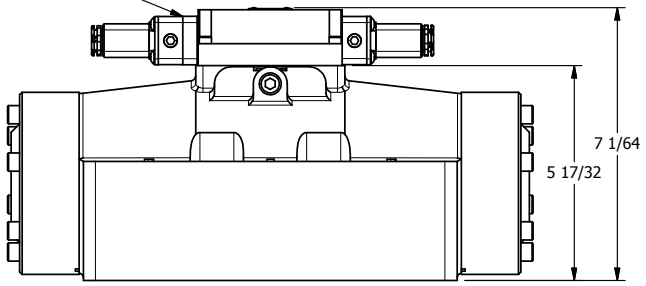

4

3

2

1

B

B

18" FLYING LEAD  
2 WIRE

CONTROL VALVE

TITLE: 2" SUBPLATE, DBL SOL, 3 POS,  
SPR CTR, SOL SHFT, REGEN CTR SPL,  
FLYING LEAD, SIDE VENT

DRAWING NO.:  
**DIM\_ESY16PDMC**

THE INFORMATION CONTAINED WITHIN THIS DOCUMENT IS PROPRIETARY TO AAA PRODUCTS AND MAY NOT BE DISCLOSED WITHOUT PRIOR WRITTEN CONSENT