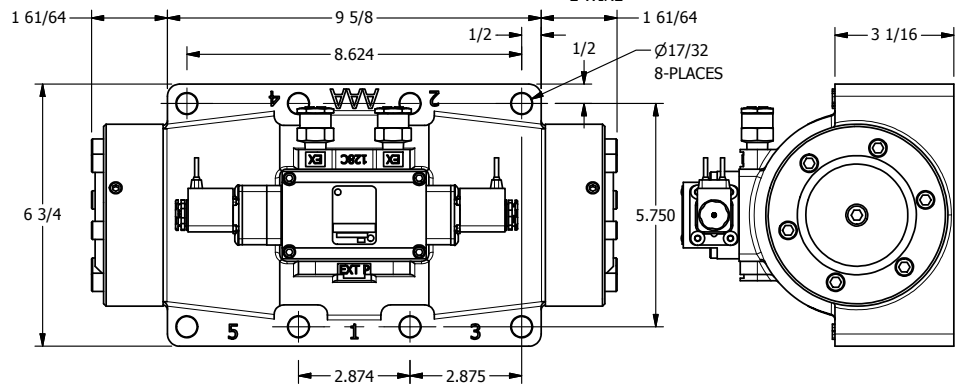

4

3

2

1

B

B

18" FLYING LEAD  
2 WIRE

CONTROL VALVE

TITLE: 2" SUBPLATE, DBL SOL, 3 POS,  
SPR CTR, SOL SHFT, REGEN CTR SPL,  
FLYING LEAD, SIDE VENT

DRAWING NO.:  
**DIM\_ESY16PDMC**

THE INFORMATION CONTAINED WITHIN THIS DOCUMENT IS PROPRIETARY TO AAA PRODUCTS AND MAY NOT BE DISCLOSED WITHOUT PRIOR WRITTEN CONSENT