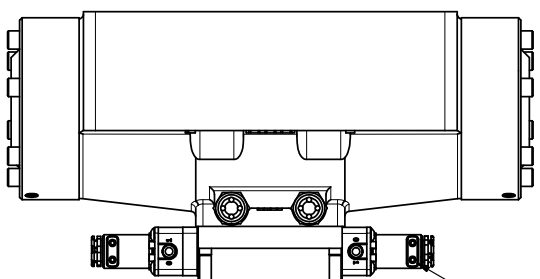

4

3

2

1

B

B

18" FLYING LEAD  
2 WIRE

CONTROL VALVE

TITLE: 2" SUBPLATE, DBL SOL, 3 POS,  
SPR CTR, SOL SHFT, REGEN CTR SPL,  
FLYING LEAD, SIDE VENT

DRAWING NO.:  
**DIM\_ESY16PDMC**

THE INFORMATION CONTAINED WITHIN THIS DOCUMENT IS PROPRIETARY TO AAA PRODUCTS AND MAY NOT BE DISCLOSED WITHOUT PRIOR WRITTEN CONSENT