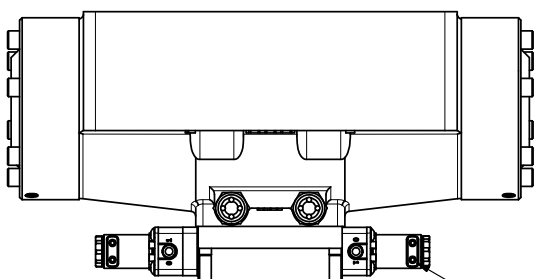

4

3

2

1

B

B

18" FLYING LEAD  
2 WIRE

CONTROL VALVE

TITLE: 2" SUBPLATE, DBL SOL, 3 POS,  
SPR CTR, SOL SHFT, REGEN CTR SPL,  
FLYING LEAD

DRAWING NO.:  
DIM\_ESY16PDM

THE INFORMATION CONTAINED WITHIN THIS DOCUMENT IS PROPRIETARY TO AAA PRODUCTS AND MAY NOT BE DISCLOSED WITHOUT PRIOR WRITTEN CONSENT