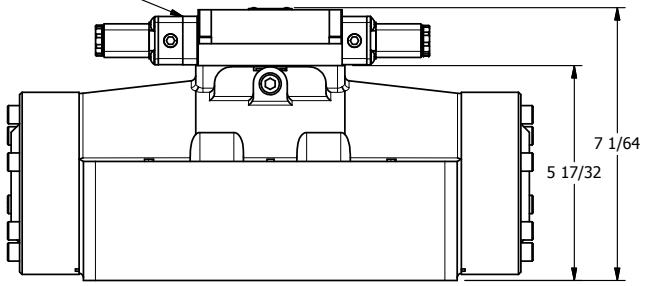

4

3

2

1

B

B

18" FLYING LEAD  
2 WIRE

CONTROL VALVE

TITLE: 2" SUBPLATE, DBL SOL, 3 POS,  
SPR CTR, SOL SHFT, REGEN CTR SPL,  
FLYING LEAD

DRAWING NO.:  
DIM\_ESY16PDM

THE INFORMATION CONTAINED WITHIN THIS DOCUMENT IS PROPRIETARY TO AAA PRODUCTS AND MAY NOT BE DISCLOSED WITHOUT PRIOR WRITTEN CONSENT