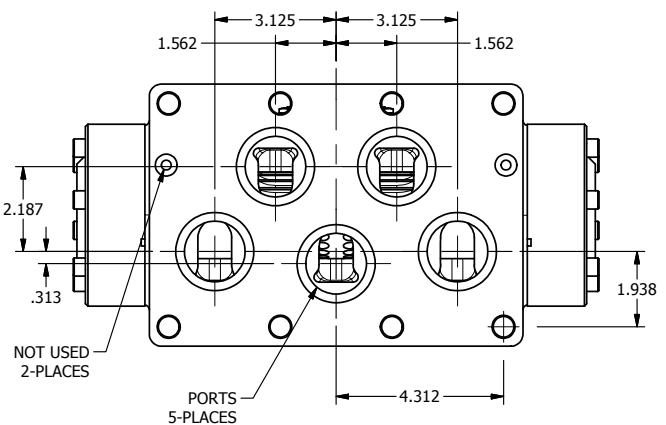

4

3

2

1

B

B

18" FLYING LEAD  
2 WIRE

CONTROL VALVE

TITLE: 2" SUBPLATE, DBL SOL, 3 POS,  
SPR CTR, SOL SHFT, REGEN CTR SPL,  
FLYING LEAD

DRAWING NO.:  
DIM\_ESY16PDM

THE INFORMATION CONTAINED WITHIN THIS DOCUMENT IS PROPRIETARY TO AAA PRODUCTS AND MAY NOT BE DISCLOSED WITHOUT PRIOR WRITTEN CONSENT