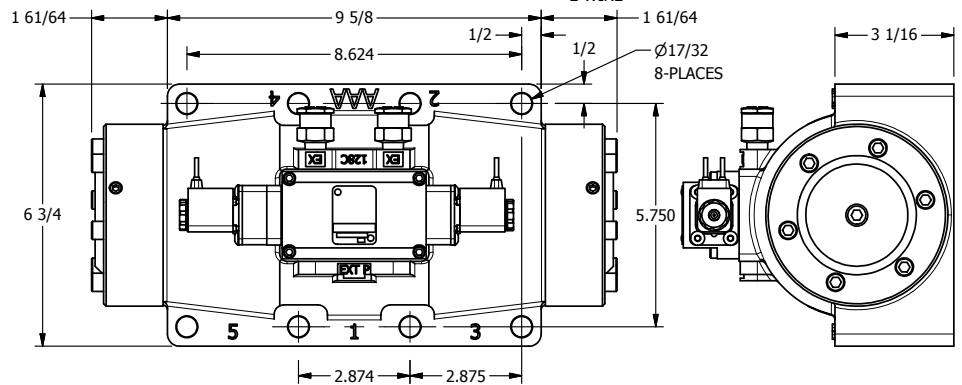

4

3

2

1

B

B

18" FLYING LEAD  
2 WIRE

CONTROL VALVE

TITLE: 2" SUBPLATE, DBL SOL, 3 POS,  
SPR CTR, SOL SHFT, REGEN CTR SPL,  
FLYING LEAD

DRAWING NO.:  
DIM\_ESY16PDM

THE INFORMATION CONTAINED WITHIN THIS DOCUMENT IS PROPRIETARY TO AAA PRODUCTS AND MAY NOT BE DISCLOSED WITHOUT PRIOR WRITTEN CONSENT