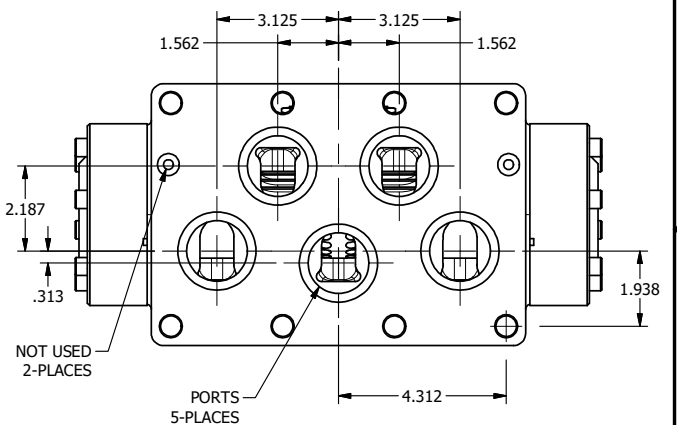

4

3

2

1

11mm/INDUSTRIAL TYPE B
DIN 43650 STYLE

AAA
PRODUCTS
INTERNATIONAL

**AAA PRODUCTS
INTERNATIONAL**
7114 Harry Hines Blvd
Dallas, TX 75235

TITLE: 2" SUBPLATE, DBL SOL, 3 POS,
SPR CTR, SOL SHFT, REGEN CTR SPL,
DUST EXCLDR, EXT PILOT

DRAWING NO.:
DIM_ESY16PDLZ

THE INFORMATION CONTAINED WITHIN THIS DOCUMENT IS PROPRIETARY TO AAA PRODUCTS AND MAY NOT BE DISCLOSED WITHOUT PRIOR WRITTEN CONSENT

4

3

2

B

B

A