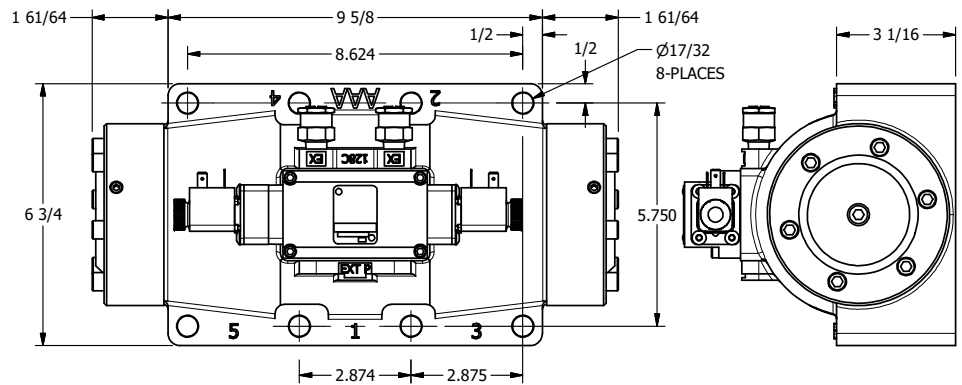

4

3

2

1

11mm/INDUSTRIAL TYPE B
DIN 43650 STYLE

AAA
PRODUCTS
INTERNATIONAL

**AAA PRODUCTS
INTERNATIONAL**
7114 Harry Hines Blvd
Dallas, TX 75235

TITLE: 2" SUBPLATE, DBL SOL, 3 POS,
SPR CTR, SOL SHFT, REGEN CTR SPL,
DUST EXCLDR, EXT PILOT

DRAWING NO.:
DIM_ESY16PDLZ

THE INFORMATION CONTAINED WITHIN THIS DOCUMENT IS PROPRIETARY TO AAA PRODUCTS AND MAY NOT BE DISCLOSED WITHOUT PRIOR WRITTEN CONSENT

4

3

2

B

B

A