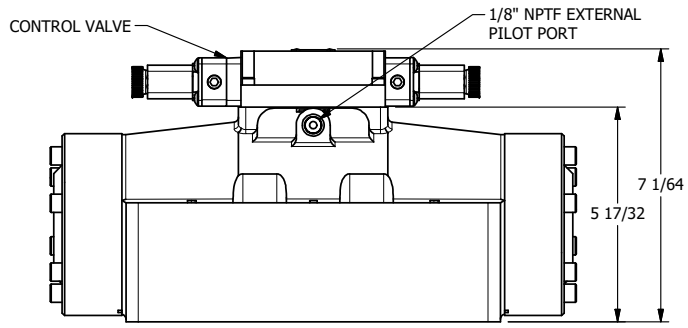

4

3

2

1

11mm/INDUSTRIAL TYPE B
DIN 43650 STYLE

AAA
PRODUCTS
INTERNATIONAL

**AAA PRODUCTS
INTERNATIONAL**
7114 Harry Hines Blvd
Dallas, TX 75235

TITLE: 2" SUBPLATE, DBL SOL, 3 POS,
SPR CTR, SOL SHFT, REGEN CTR SPL,
DUST EXCLDR, EXT PILOT