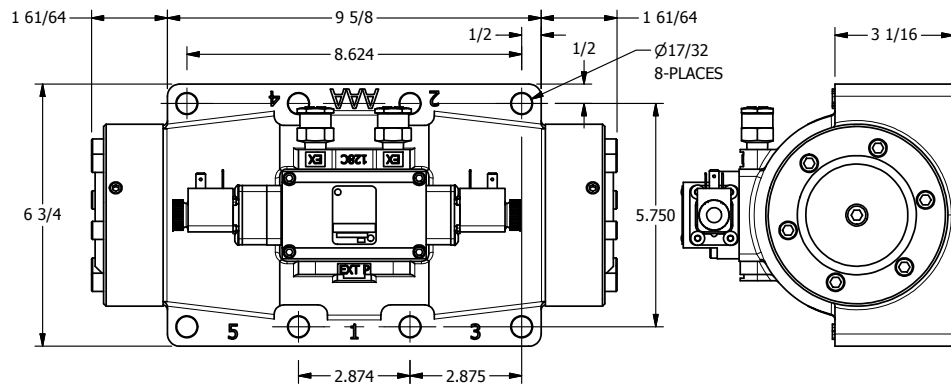

4

3

2

1

B

B

11mm/INDUSTRIAL TYPE B
DIN 43650 STYLE

A

A

4

3

2

1

AAA
PRODUCTS
INTERNATIONAL

**AAA PRODUCTS
INTERNATIONAL**
7114 Harry Hines Blvd
Dallas, TX 75235

TITLE: 2" SUBPLATE, DBL SOL, 3 POS,
SPR CTR, SOL SHFT, REGEN CTR SPL,
DUST EXCLDR

DRAWING NO.:
DIM_ESY16PDL

THE INFORMATION CONTAINED WITHIN THIS DOCUMENT IS PROPRIETARY TO AAA PRODUCTS AND MAY NOT BE DISCLOSED WITHOUT PRIOR WRITTEN CONSENT