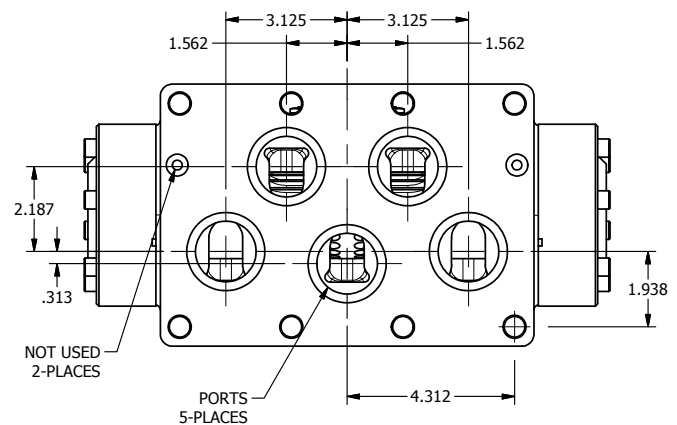

4

3

2

1

B

B

11mm/INDUSTRIAL TYPE B
DIN 43650 STYLE

A

A

4

3

2

1

AAA
PRODUCTS
INTERNATIONAL

**AAA PRODUCTS
INTERNATIONAL**
7114 Harry Hines Blvd
Dallas, TX 75235

TITLE: 2" SUBPLATE, DBL SOL, 3 POS,
SPR CTR, SOL SHFT, REGEN CTR SPL,
DUST EXCLDR

DRAWING NO.:
DIM_ESY16PDL

THE INFORMATION CONTAINED WITHIN THIS DOCUMENT IS PROPRIETARY TO AAA PRODUCTS AND MAY NOT BE DISCLOSED WITHOUT PRIOR WRITTEN CONSENT