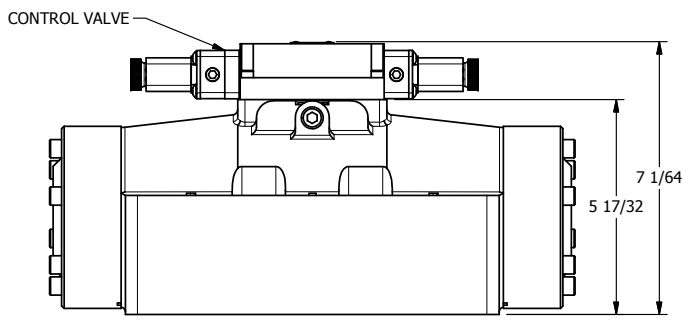

4

3

2

1

B

B

11mm/INDUSTRIAL TYPE B
DIN 43650 STYLE

A

A

4

3

2

1

AAA
PRODUCTS
INTERNATIONAL

**AAA PRODUCTS
INTERNATIONAL**
7114 Harry Hines Blvd
Dallas, TX 75235

TITLE: 2" SUBPLATE, DBL SOL, 3 POS,
SPR CTR, SOL SHFT, REGEN CTR SPL,
DUST EXCLDR