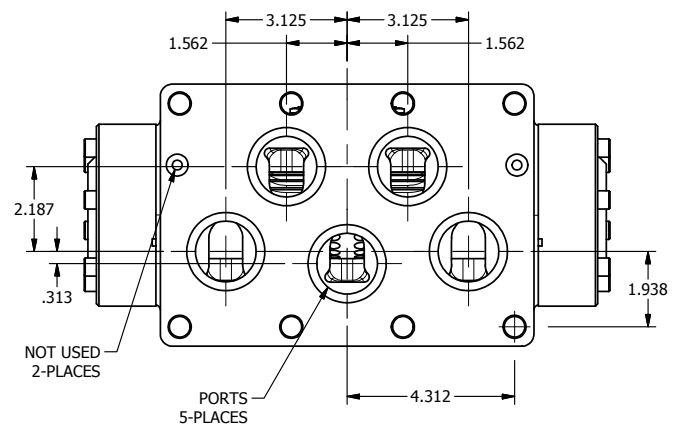

4

3

2

1

B

B

1/2"-14 NPT CONDUIT CONNECTION  
18" LEAD, 3 WIRE

A

A

4

3

2

1

**AAA**  
PRODUCTS  
INTERNATIONAL

**AAA PRODUCTS  
INTERNATIONAL**  
7114 Harry Hines Blvd  
Dallas, TX 75235

TITLE: 2" SUBPLATE, DBL SOL, 3 POS,  
SPR CTR, SOL SHFT, REGEN CTR SPL,  
MOLD-OVER, LCKNG OVRD