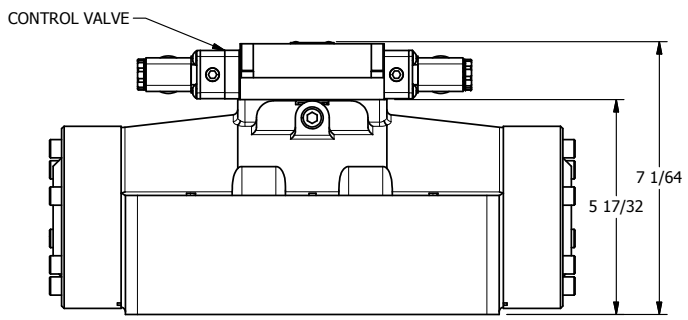

4

3

2

1

B

B

1/2"-14 NPT CONDUIT CONNECTION  
18" LEAD, 3 WIRE

A

A

4

3

2

1

**AAA**  
PRODUCTS  
INTERNATIONAL

**AAA PRODUCTS  
INTERNATIONAL**  
7114 Harry Hines Blvd  
Dallas, TX 75235

TITLE: 2" SUBPLATE, DBL SOL, 3 POS,  
SPR CTR, SOL SHFT, REGEN CTR SPL,  
MOLD-OVER, LCKNG OVRD