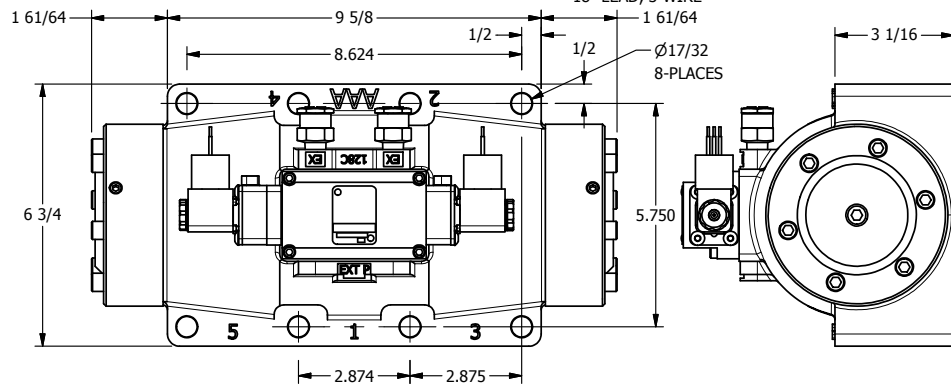

4

3

2

1

B

B

1/2"-14 NPT CONDUIT CONNECTION  
18" LEAD, 3 WIRE

A

A

4

3

2

1

**AAA**  
PRODUCTS  
INTERNATIONAL

**AAA PRODUCTS  
INTERNATIONAL**  
7114 Harry Hines Blvd  
Dallas, TX 75235

TITLE: 2" SUBPLATE, DBL SOL, 3 POS,  
SPR CTR, SOL SHFT, REGEN CTR SPL,  
MOLD-OVER, LCKNG OVRD