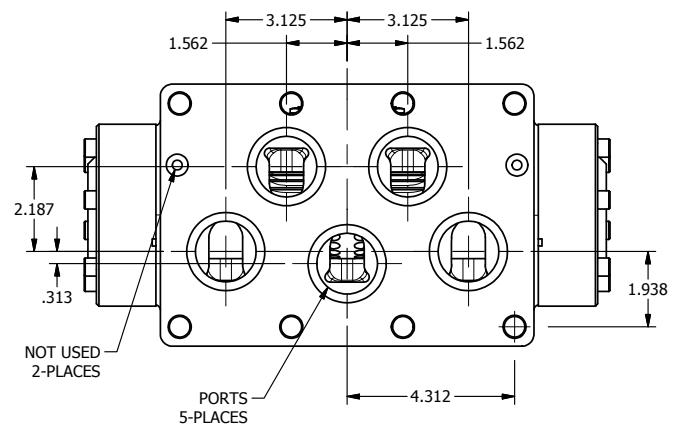

4

3

2

1

B

B

1/2"-14 NPT CONDUIT CONNECTION  
18" LEAD, 3 WIRE

A

A

4

3

2

1

**AAA**  
PRODUCTS  
INTERNATIONAL  
7114 Harry Hines Blvd  
Dallas, TX 75235

TITLE: 2" SUBPLATE, DBL SOL, 3 POS,  
SPR CTR, SOL SHFT, REGEN CTR SPL,  
MOLD-OVER, DUST EXCLDR

DRAWING NO.:  
DIM\_ESY16PDJL