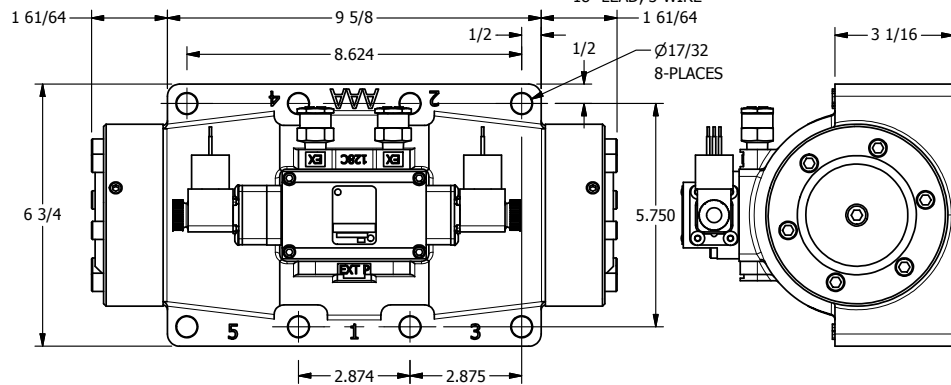

4

3

2

1

B

B

1/2"-14 NPT CONDUIT CONNECTION  
18" LEAD, 3 WIRE

A

A

4

3

2

1

**AAA**  
PRODUCTS  
INTERNATIONAL  
7114 Harry Hines Blvd  
Dallas, TX 75235

TITLE: 2" SUBPLATE, DBL SOL, 3 POS,  
SPR CTR, SOL SHFT, REGEN CTR SPL,  
MOLD-OVER, DUST EXCLDR

DRAWING NO.:  
DIM\_ESY16PDJL