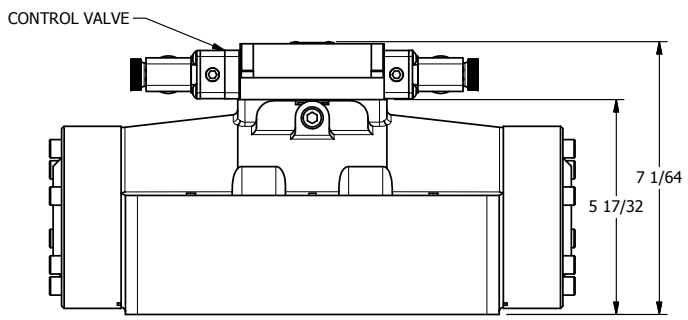

4

3

2

1

B

B

1/2"-14 NPT CONDUIT CONNECTION  
18" LEAD, 3 WIRE

A

A

4

3

2

1

**AAA**  
PRODUCTS  
INTERNATIONAL  
7114 Harry Hines Blvd  
Dallas, TX 75235

TITLE: 2" SUBPLATE, DBL SOL, 3 POS,  
SPR CTR, SOL SHFT, REGEN CTR SPL,  
MOLD-OVER, DUST EXCLDR

DRAWING NO.:  
DIM\_ESY16PDJL