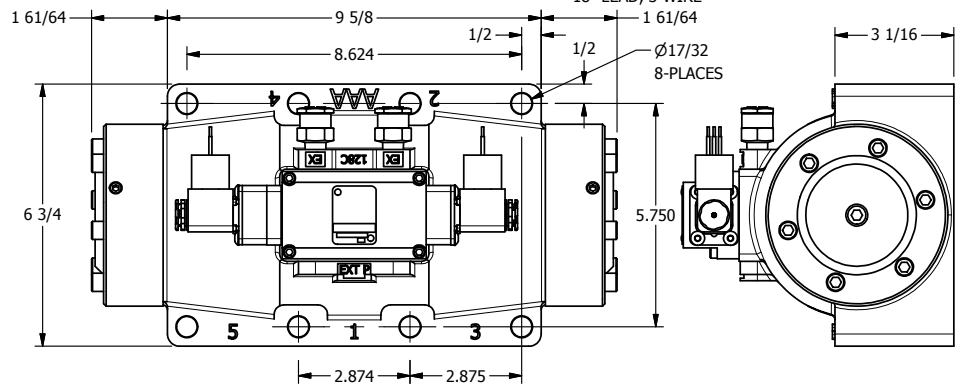

4

3

2

1

B

B

1/2"-14 NPT CONDUIT CONNECTION
18" LEAD, 3 WIRE

A

A

4

3

2

1

AAA
PRODUCTS
INTERNATIONAL

AAA PRODUCTS INTERNATIONAL
7114 Harry Hines Blvd
Dallas, TX 75235

TITLE: 2" SUBPLATE, DBL SOL, 3 POS,
SPR CTR, SOL SHFT, REGEN CTR SPL,
MOLD-OVER, SIDE VENT

DRAWING NO.:
DIM_ESY16PDJC

THE INFORMATION CONTAINED WITHIN THIS DOCUMENT IS PROPRIETARY TO AAA PRODUCTS AND MAY NOT BE DISCLOSED WITHOUT PRIOR WRITTEN CONSENT