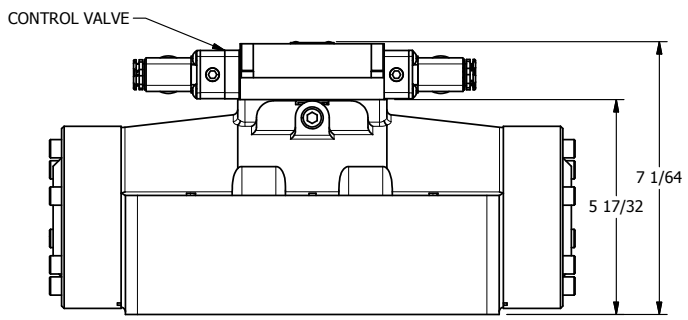

4

3

2

1

B

B

1/2"-14 NPT CONDUIT CONNECTION
18" LEAD, 3 WIRE

A

A

4

3

2

1

AAA
PRODUCTS
INTERNATIONAL

AAA PRODUCTS INTERNATIONAL
7114 Harry Hines Blvd
Dallas, TX 75235

TITLE: 2" SUBPLATE, DBL SOL, 3 POS,
SPR CTR, SOL SHFT, REGEN CTR SPL,
MOLD-OVER, SIDE VENT