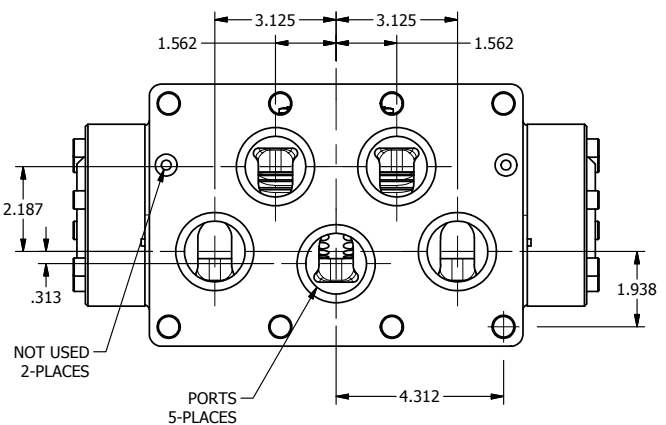

4

3

2

1

B

B

1/2"-14 NPT CONDUIT CONNECTION
18" LEAD, 3 WIRE

A

A

4

3

2

1

AAA
PRODUCTS
INTERNATIONAL

AAA PRODUCTS INTERNATIONAL
7114 Harry Hines Blvd
Dallas, TX 75235

TITLE: 2" SUBPLATE, DBL SOL, 3 POS,
SPR CTR, SOL SHFT, REGEN CTR SPL,
MOLD-OVER, SIDE VENT

DRAWING NO.:
DIM_ESY16PDJC

THE INFORMATION CONTAINED WITHIN THIS DOCUMENT IS PROPRIETARY TO AAA PRODUCTS AND MAY NOT BE DISCLOSED WITHOUT PRIOR WRITTEN CONSENT