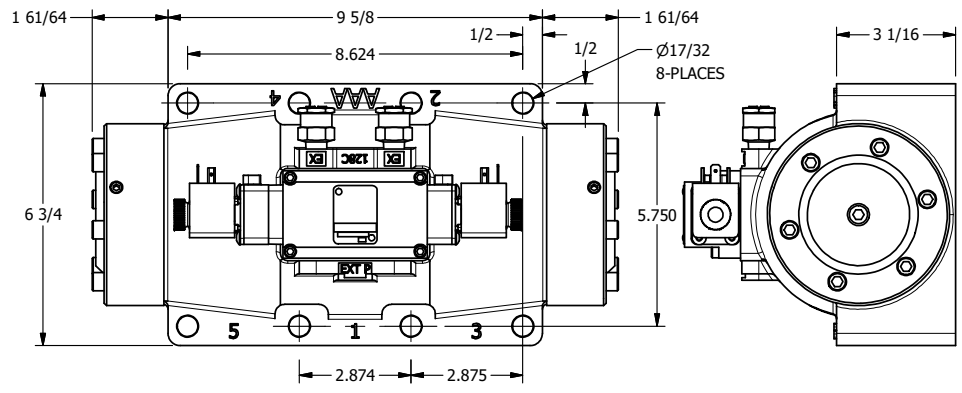

4

3

2

1

B

B

ISO 4400 DIN CONNECTOR

A

A

4

3

2

AAA
 PRODUCTS INTERNATIONAL
 7114 Harry Hines Blvd
 Dallas, TX 75235

TITLE: 2" SUBPLATE, DBL SOL, 3 POS,
 SPR CTR, REGEN CTR SPL, HIGH TMEP,
 LCKNG OVRD, DUST EXCLDR

DRAWING NO.:
 DIM_ESY16PDHOL

THE INFORMATION CONTAINED WITHIN THIS DOCUMENT IS PROPRIETARY TO AAA PRODUCTS AND MAY NOT BE DISCLOSED WITHOUT PRIOR WRITTEN CONSENT