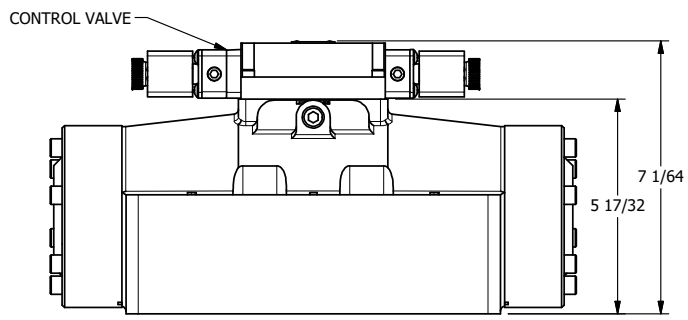

4

3

2

1

B

B

ISO 4400 DIN CONNECTOR

A

A

4

3

2

AAA
 PRODUCTS INTERNATIONAL
 7114 Harry Hines Blvd
 Dallas, TX 75235

TITLE: 2" SUBPLATE, DBL SOL, 3 POS,
 SPR CTR, REGEN CTR SPL, HIGH TMEP,
 LCKNG OVRD, DUST EXCLDR

DRAWING NO.:
 DIM_ESY16PDHOL

THE INFORMATION CONTAINED WITHIN THIS DOCUMENT IS PROPRIETARY TO AAA PRODUCTS AND MAY NOT BE DISCLOSED WITHOUT PRIOR WRITTEN CONSENT