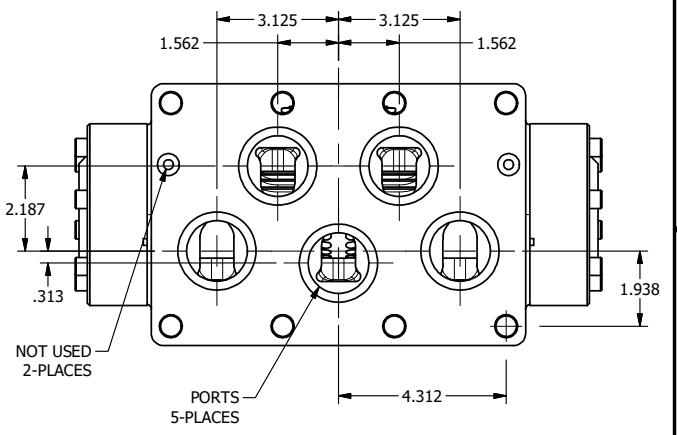

4

3

2

1

B

B

ISO 4400 DIN CONNECTOR

A

A

4

3

2

AAA
 PRODUCTS INTERNATIONAL
 7114 Harry Hines Blvd
 Dallas, TX 75235

TITLE: 2" SUBPLATE, DBL SOL, 3 POS,
 SPR CTR, REGEN CTR SPL, HIGH TMEP,
 LCKNG OVRD, DUST EXCLDR

DRAWING NO.:
 DIM_ESY16PDHOL

THE INFORMATION CONTAINED WITHIN THIS DOCUMENT IS PROPRIETARY TO AAA PRODUCTS AND MAY NOT BE DISCLOSED WITHOUT PRIOR WRITTEN CONSENT