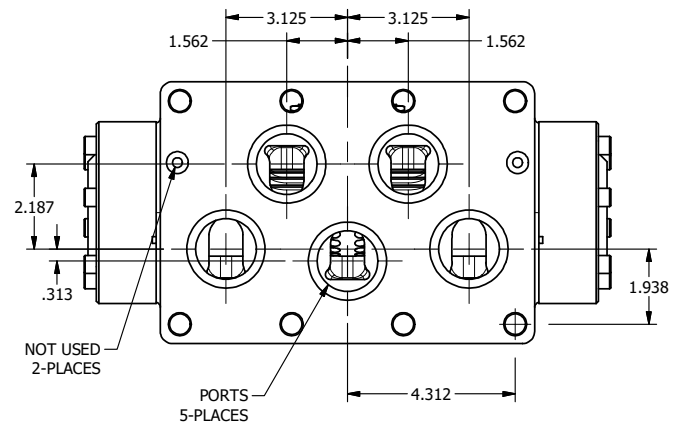

4

3

2

1

B

B

ISO 4400 DIN  
CONNECTOR

A

A

4

3

2

**AAA**  
PRODUCTS  
INTERNATIONAL

**AAA PRODUCTS  
INTERNATIONAL**  
7114 Harry Hines Blvd  
Dallas, TX 75235

TITLE: 2" SUBPLATE, DBL SOL, 3 POS,  
SPR CTR, SOL SHFT, REGEN CTR SPL  
HIGH TEMP, LCKNG OVRD, SIDE VENT

DRAWING NO.:  
**DIM\_ESY16PDHOC**

THE INFORMATION CONTAINED WITHIN THIS DOCUMENT IS PROPRIETARY TO AAA PRODUCTS AND MAY NOT BE DISCLOSED WITHOUT PRIOR WRITTEN CONSENT