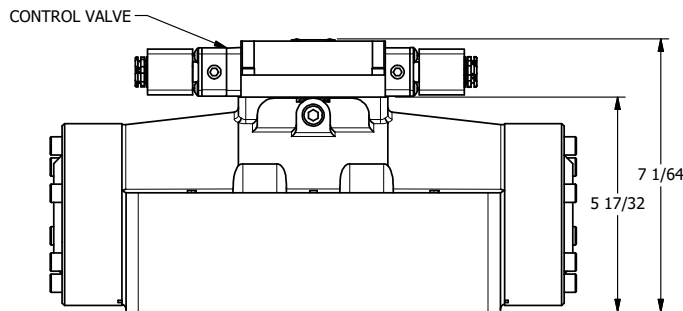

4

3

2

1

B

B

ISO 4400 DIN  
CONNECTOR

A

A

4

3

2

**AAA**  
PRODUCTS  
INTERNATIONAL

**AAA PRODUCTS  
INTERNATIONAL**  
7114 Harry Hines Blvd  
Dallas, TX 75235

TITLE: 2" SUBPLATE, DBL SOL, 3 POS,  
SPR CTR, SOL SHFT, REGEN CTR SPL  
HIGH TEMP, LCKNG OVRD, SIDE VENT