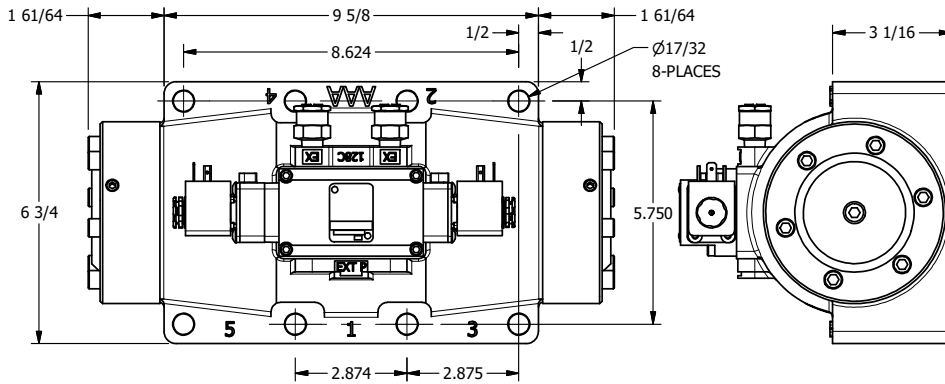

4

3

2

1

B

B

ISO 4400 DIN  
CONNECTOR

A

A

4

3

2

**AAA**  
PRODUCTS  
INTERNATIONAL

**AAA PRODUCTS  
INTERNATIONAL**  
7114 Harry Hines Blvd  
Dallas, TX 75235

TITLE: 2" SUBPLATE, DBL SOL, 3 POS,  
SPR CTR, SOL SHFT, REGEN CTR SPL  
HIGH TEMP, LCKNG OVRD, SIDE VENT

DRAWING NO.:  
**DIM\_ESY16PDHOC**

THE INFORMATION CONTAINED WITHIN THIS DOCUMENT IS PROPRIETARY TO AAA PRODUCTS AND MAY NOT BE DISCLOSED WITHOUT PRIOR WRITTEN CONSENT