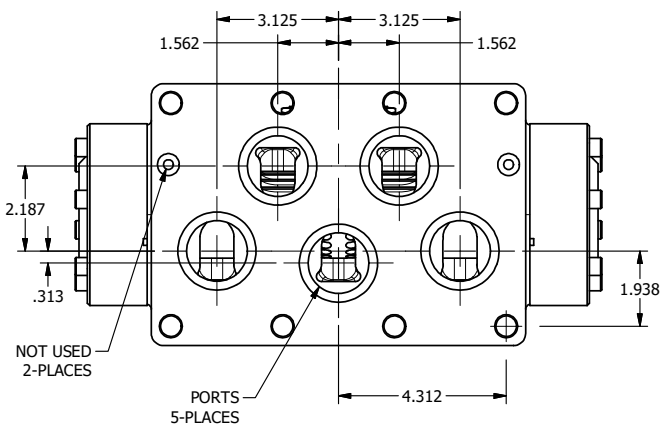

4

3

2

1

B

B

ISO 4400 DIN CONNECTOR

CONTROL VALVE

1/8" NPTF EXTERNAL PILOT PORT

A

A

4

3

2

AAA
PRODUCTS
INTERNATIONAL

AAA PRODUCTS INTERNATIONAL
7114 Harry Hines Blvd
Dallas, TX 75235

TITLE: 2" SUBPLATE, DBL SOL, 3 POS,
REGEN SPR CTR, H-TEMP COIL,
DUST EXCLDR, EXT PILOT

DRAWING NO.:
DIM_ESY16PDHLZ

THE INFORMATION CONTAINED WITHIN THIS DOCUMENT IS PROPRIETARY TO AAA PRODUCTS AND MAY NOT BE DISCLOSED WITHOUT PRIOR WRITTEN CONSENT