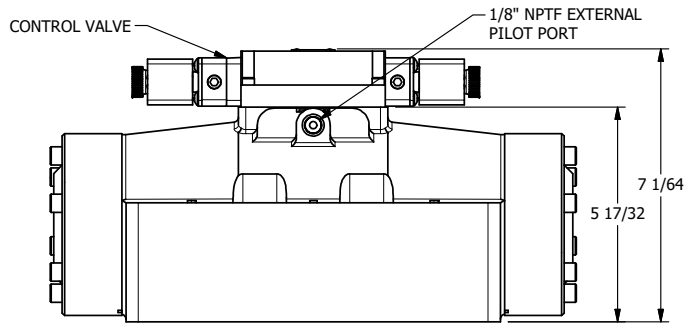

4

3

2

1

B

B

ISO 4400 DIN CONNECTOR

CONTROL VALVE

1/8" NPTF EXTERNAL PILOT PORT

A

A

4

3

2

AAA
PRODUCTS
INTERNATIONAL

AAA PRODUCTS INTERNATIONAL
7114 Harry Hines Blvd
Dallas, TX 75235

TITLE: 2" SUBPLATE, DBL SOL, 3 POS,
REGEN SPR CTR, H-TEMP COIL,
DUST EXCLDR, EXT PILOT

DRAWING NO.:
DIM_ESY16PDHLZ

THE INFORMATION CONTAINED WITHIN THIS DOCUMENT IS PROPRIETARY TO AAA PRODUCTS AND MAY NOT BE DISCLOSED WITHOUT PRIOR WRITTEN CONSENT