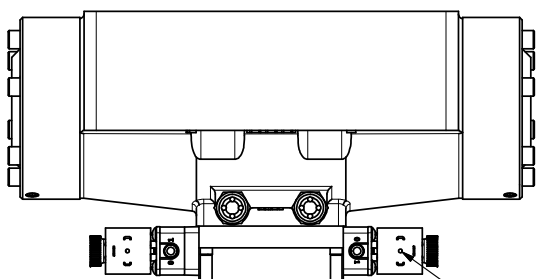

4

3

2

1

B

B

ISO 4400 DIN CONNECTOR

CONTROL VALVE

1/8" NPTF EXTERNAL PILOT PORT

A

A

4

3

2

AAA
PRODUCTS
INTERNATIONAL

AAA PRODUCTS INTERNATIONAL
7114 Harry Hines Blvd
Dallas, TX 75235

TITLE: 2" SUBPLATE, DBL SOL, 3 POS,
REGEN SPR CTR, H-TEMP COIL,
DUST EXCLDR, EXT PILOT

DRAWING NO.:
DIM_ESY16PDHLZ

THE INFORMATION CONTAINED WITHIN THIS DOCUMENT IS PROPRIETARY TO AAA PRODUCTS AND MAY NOT BE DISCLOSED WITHOUT PRIOR WRITTEN CONSENT