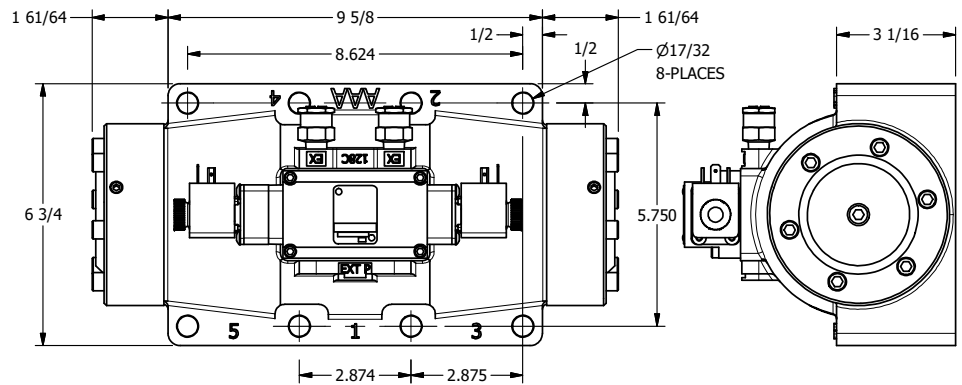

4

3

2

1

B

B

ISO 4400 DIN CONNECTOR

CONTROL VALVE

1/8" NPTF EXTERNAL PILOT PORT

A

A

4

3

2

AAA
PRODUCTS
INTERNATIONAL

AAA PRODUCTS INTERNATIONAL
7114 Harry Hines Blvd
Dallas, TX 75235

TITLE: 2" SUBPLATE, DBL SOL, 3 POS,
REGEN SPR CTR, H-TEMP COIL,
DUST EXCLDR, EXT PILOT

DRAWING NO.:
DIM_ESY16PDHLZ

THE INFORMATION CONTAINED WITHIN THIS DOCUMENT IS PROPRIETARY TO AAA PRODUCTS AND MAY NOT BE DISCLOSED WITHOUT PRIOR WRITTEN CONSENT