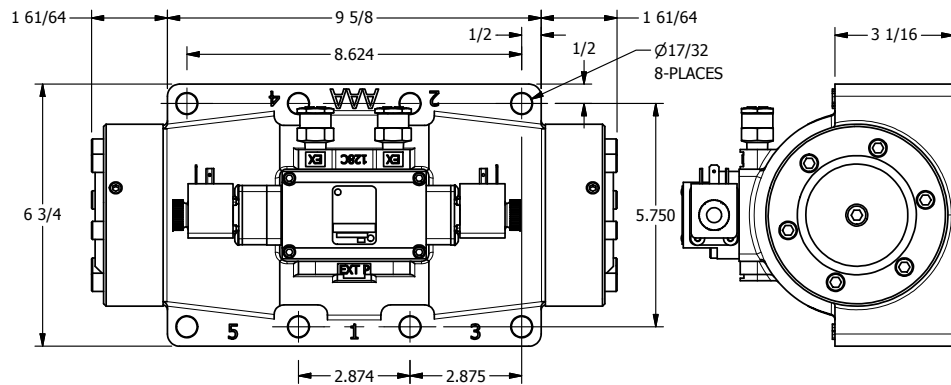

4

3

2

1

B

B

ISO 4400 DIN
CONNECTOR

A

A

4

3

2

1

AAA
PRODUCTS
INTERNATIONAL

**AAA PRODUCTS
INTERNATIONAL**
7114 Harry Hines Blvd
Dallas, TX 75235

TITLE: 2" SUBPLATE, DBL SOL, 3 POS,
SPR CTR, SOL SHFT, REGEN CTR SPL
HIGH TEMP, DUST EXCLDR

DRAWING NO.:
DIM_ESY16PDHL

THE INFORMATION CONTAINED WITHIN THIS DOCUMENT IS PROPRIETARY TO AAA PRODUCTS AND MAY NOT BE DISCLOSED WITHOUT PRIOR WRITTEN CONSENT