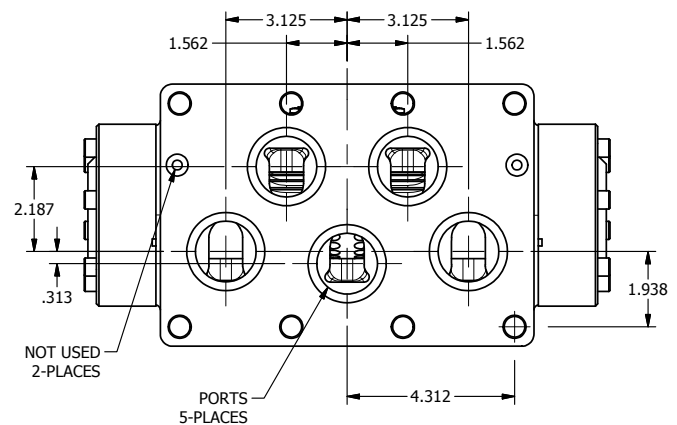

4

3

2

1

B

B

ISO 4400 DIN
CONNECTOR

A

A

4

3

2

1

AAA
PRODUCTS
INTERNATIONAL

**AAA PRODUCTS
INTERNATIONAL**
7114 Harry Hines Blvd
Dallas, TX 75235

TITLE: 2" SUBPLATE, DBL SOL, 3 POS,
SPR CTR, SOL SHFT, REGEN CTR SPL
HIGH TEMP, DUST EXCLDR

DRAWING NO.:
DIM_ESY16PDHL

THE INFORMATION CONTAINED WITHIN THIS DOCUMENT IS PROPRIETARY TO AAA PRODUCTS AND MAY NOT BE DISCLOSED WITHOUT PRIOR WRITTEN CONSENT