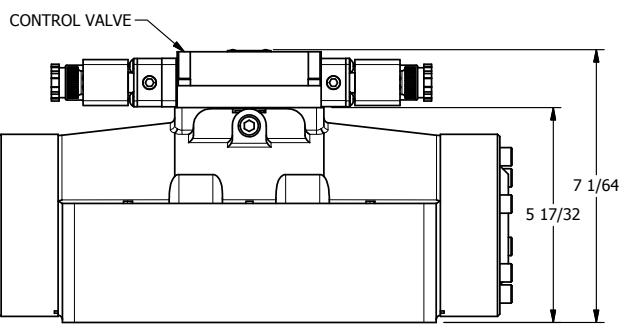

4

3

2

1

3/8" CORD GRIP DIN CAP INCLUDED  
FORM A, ACC. TO EN 175301-803,  
ISO 4400

**AAA**  
PRODUCTS  
INTERNATIONAL

**AAA PRODUCTS  
INTERNATIONAL**  
7114 Harry Hines Blvd  
Dallas, TX 75235

TITLE: 2" SUBPLATE, DBL SOL, 3 POS,  
SPR CTR, SOL SHFT, REGEN CTR SPL,  
INTRINSICALLY SAFE, 24VDC, EXCLDR

DRAWING NO.:  
DIM\_ESY16PDAL

THE INFORMATION CONTAINED WITHIN THIS DOCUMENT IS PROPRIETARY TO AAA PRODUCTS AND MAY NOT BE DISCLOSED WITHOUT PRIOR WRITTEN CONSENT

4

3

2

1

B

B