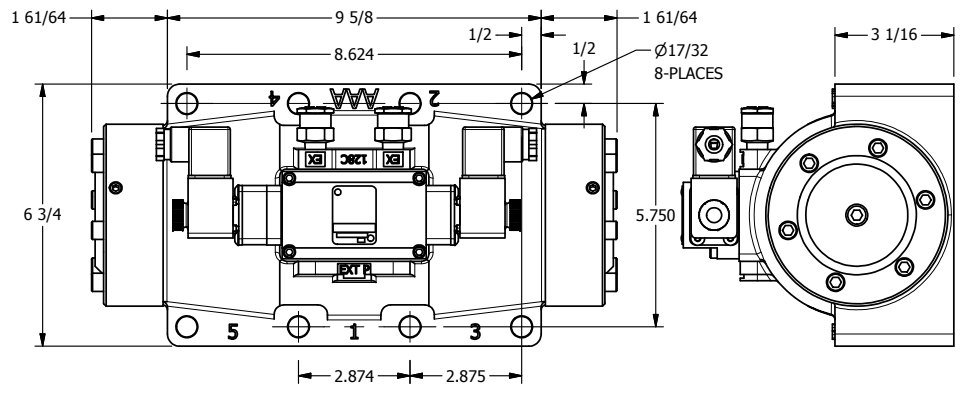

4

3

2

1

3/8" CORD GRIP DIN CAP INCLUDED  
FORM A, ACC. TO EN 175301-803,  
ISO 4400

**AAA**  
PRODUCTS  
INTERNATIONAL

**AAA PRODUCTS  
INTERNATIONAL**  
7114 Harry Hines Blvd  
Dallas, TX 75235

TITLE: 2" SUBPLATE, DBL SOL, 3 POS,  
SPR CTR, SOL SHFT, REGEN CTR SPL,  
INTRINSICALLY SAFE, 24VDC, EXCLDR

DRAWING NO.:  
DIM\_ESY16PDAL

THE INFORMATION CONTAINED WITHIN THIS DOCUMENT IS PROPRIETARY TO AAA PRODUCTS AND MAY NOT BE DISCLOSED WITHOUT PRIOR WRITTEN CONSENT

4

3

2

1

B

B