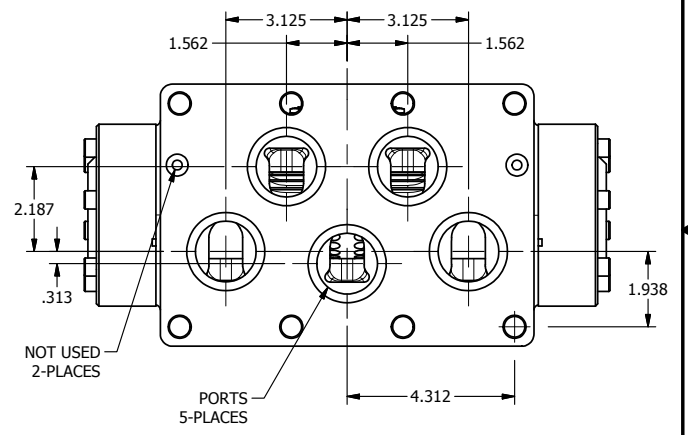

4

3

2

1

3/8" CORD GRIP DIN CAP INCLUDED  
FORM A, ACC. TO EN 175301-803,  
ISO 4400

**AAA**  
PRODUCTS  
INTERNATIONAL

**AAA PRODUCTS  
INTERNATIONAL**  
7114 Harry Hines Blvd  
Dallas, TX 75235

TITLE: 2" SUBPLATE, DBL SOL, 3 POS,  
SPR CTR, SOL SHFT, REGEN CTR SPL,  
INTRINSICALLY SAFE, 24VDC, EXCLDR

DRAWING NO.:  
DIM\_ESY16PDAL

THE INFORMATION CONTAINED WITHIN THIS DOCUMENT IS PROPRIETARY TO AAA PRODUCTS AND MAY NOT BE DISCLOSED WITHOUT PRIOR WRITTEN CONSENT

4

3

2

1

B

B