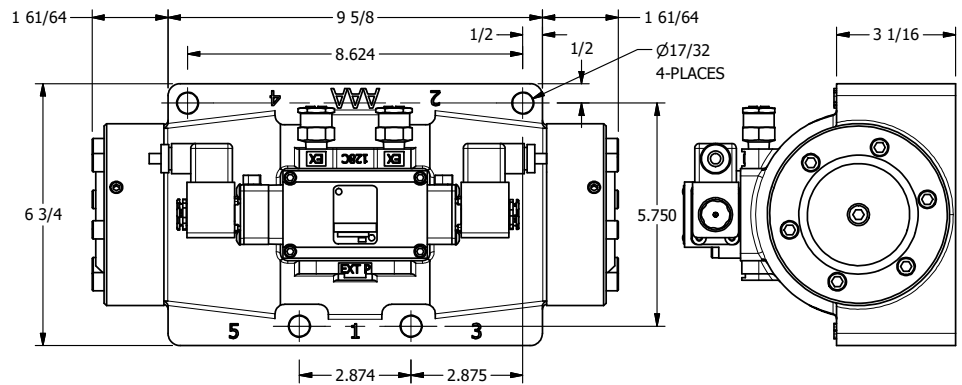

4

3

2

1

AAA
PRODUCTS
INTERNATIONAL

**AAA PRODUCTS
INTERNATIONAL**
7114 Harry Hines Blvd
Dallas, TX 75235

TITLE: 1 1/2" SIDE PORT, DBL SOL, 3 POS,
SPR CTR, SOL SHFT, CLSD CTR SPL,
ATEX, LCKNG OVRD, SIDE VENT

DRAWING NO.:
DIM_ESY12TOC

THE INFORMATION CONTAINED WITHIN THIS DOCUMENT IS PROPRIETARY TO AAA PRODUCTS AND MAY NOT BE DISCLOSED WITHOUT PRIOR WRITTEN CONSENT

4

3

2

B

B

A