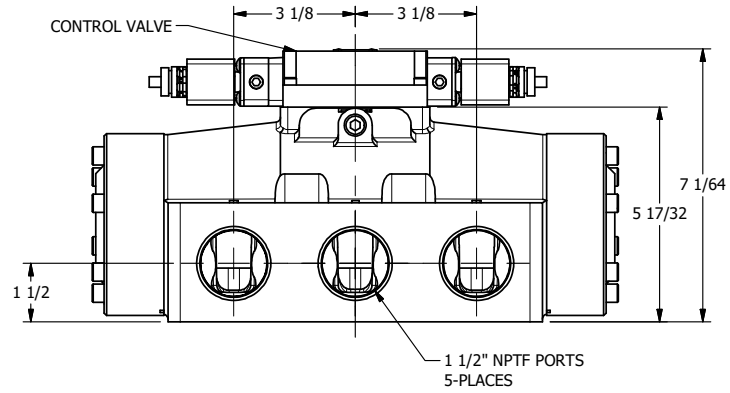

4

3

2

1

AAA
PRODUCTS
INTERNATIONAL

**AAA PRODUCTS
INTERNATIONAL**
7114 Harry Hines Blvd
Dallas, TX 75235

TITLE: 1 1/2" SIDE PORT, DBL SOL, 3 POS,
SPR CTR, SOL SHFT, CLSD CTR SPL,
ATEX, LCKNG OVRD, SIDE VENT

DRAWING NO.:
DIM_ESY12TOC

THE INFORMATION CONTAINED WITHIN THIS DOCUMENT IS PROPRIETARY TO AAA PRODUCTS AND MAY NOT BE DISCLOSED WITHOUT PRIOR WRITTEN CONSENT

4

3

2

B

B

A