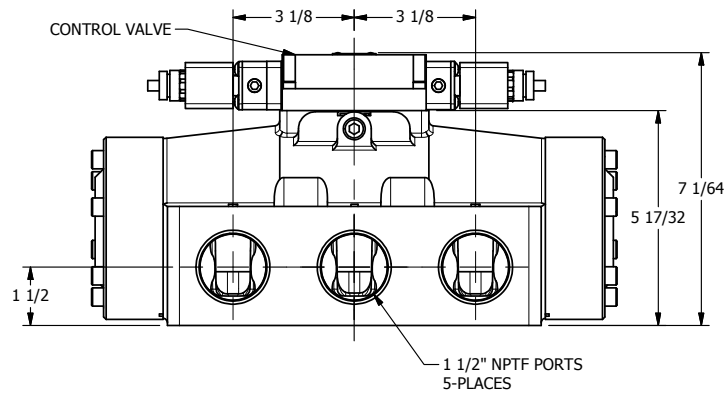

4

3

2

1

AAA
PRODUCTS
INTERNATIONAL

**AAA PRODUCTS
INTERNATIONAL**
7114 Harry Hines Blvd
Dallas, TX 75235

TITLE: 1 1/2" SIDE PORT, DBL SOL, 3 POS,
SPR CTR, SOL SHFT, CLSD CTR SPL,
ATEX, LCKNG OVRD

DRAWING NO.:
DIM_ESY12TO