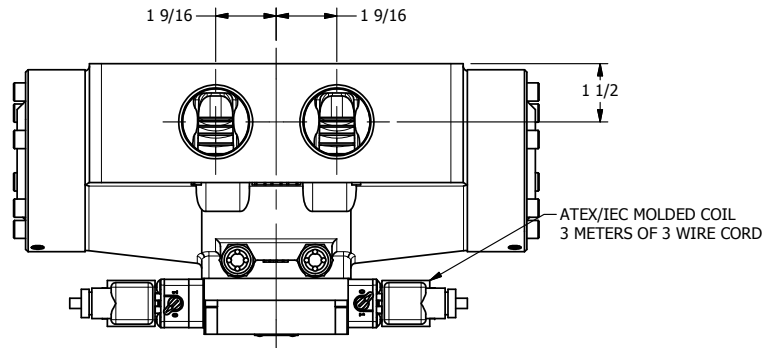

4

3

2

1

AAA
PRODUCTS
INTERNATIONAL

**AAA PRODUCTS
INTERNATIONAL**
7114 Harry Hines Blvd
Dallas, TX 75235

TITLE: 1 1/2" SIDE PORT, DBL SOL, 3 POS,
SPR CTR, SOL SHFT, CLSD CTR SPL,
ATEX, LCKNG OVRD

DRAWING NO.:
DIM_ESY12TO