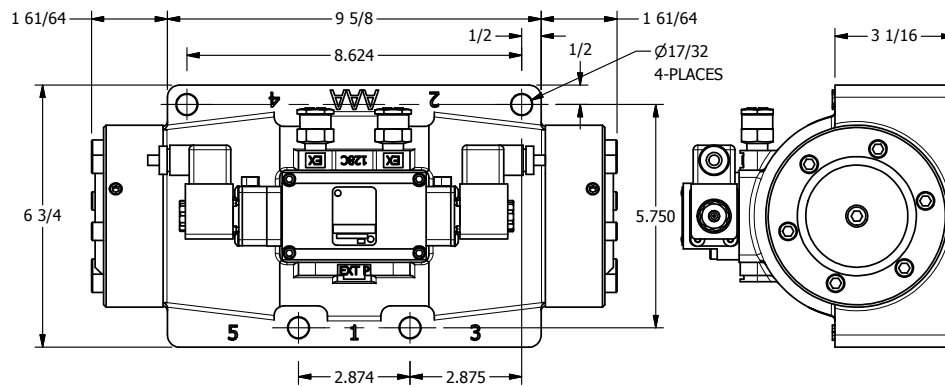

4

3

2

1

AAA
PRODUCTS
INTERNATIONAL

**AAA PRODUCTS
INTERNATIONAL**
7114 Harry Hines Blvd
Dallas, TX 75235

TITLE: 1 1/2" SIDE PORT, DBL SOL, 3 POS,
SPR CTR, SOL SHFT, CLSD CTR SPL,
ATEX, LCKNG OVRD

DRAWING NO.:
DIM_ESY12TO