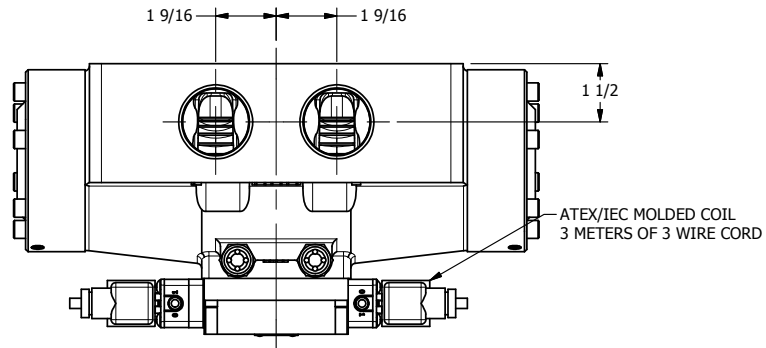

4

3

2

1

AAA
PRODUCTS
INTERNATIONAL

**AAA PRODUCTS
INTERNATIONAL**
7114 Harry Hines Blvd
Dallas, TX 75235

TITLE: 1 1/2" SIDE PORT, DBL SOL, 3 POS,
SPR CTR, SOL SHFT, CLSD CTR SPL,
ATEX, DUST EXCLDR

DRAWING NO.:
DIM_ESY12TL