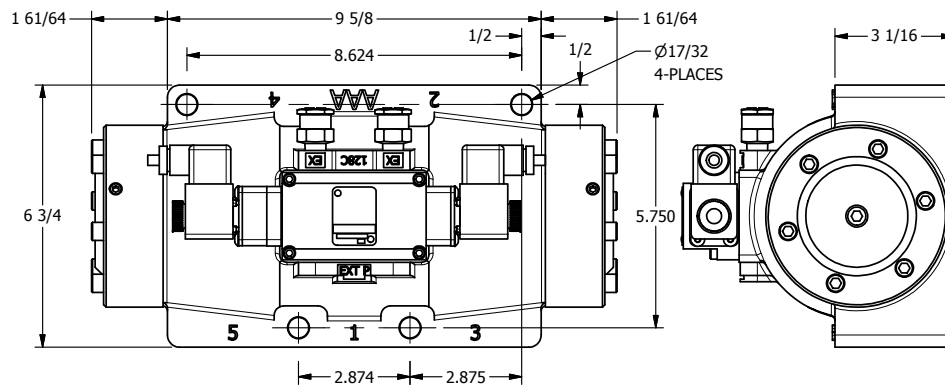

4

3

2

1

AAA
PRODUCTS
INTERNATIONAL

**AAA PRODUCTS
INTERNATIONAL**
7114 Harry Hines Blvd
Dallas, TX 75235

TITLE: 1 1/2" SIDE PORT, DBL SOL, 3 POS,
SPR CTR, SOL SHFT, CLSD CTR SPL,
ATEX, DUST EXCLDR

DRAWING NO.:
DIM_ESY12TL