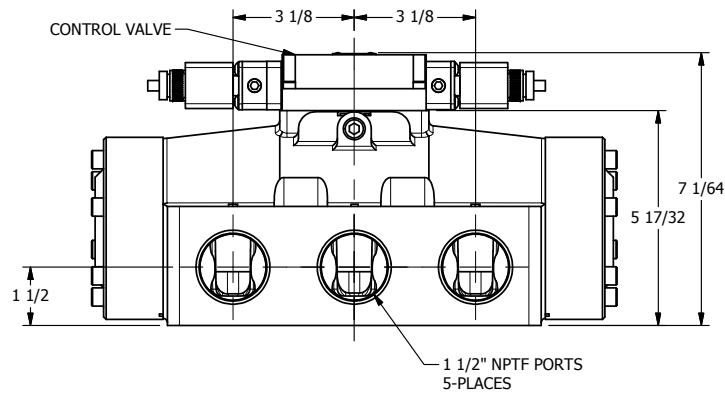

4

3

2

1

AAA
PRODUCTS
INTERNATIONAL

**AAA PRODUCTS
INTERNATIONAL**
7114 Harry Hines Blvd
Dallas, TX 75235

TITLE: 1 1/2" SIDE PORT, DBL SOL, 3 POS,
SPR CTR, SOL SHFT, CLSD CTR SPL,
ATEX, DUST EXCLDR

DRAWING NO.:
DIM_ESY12TL