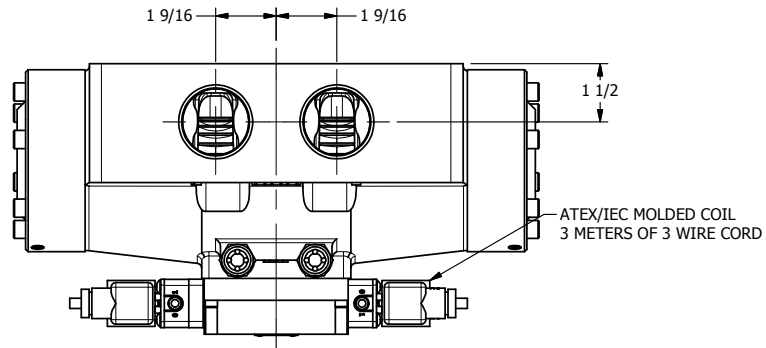

4

3

2

1

**AAA**  
PRODUCTS  
INTERNATIONAL

**AAA PRODUCTS  
INTERNATIONAL**  
7114 Harry Hines Blvd  
Dallas, TX 75235

TITLE: 1 1/2" SIDE PORT, DBL SOL, 3 POS,  
SPR CTR, SOL SHFT, CLSD CTR SPL,  
ATEX, SIDE VENT

DRAWING NO.:  
DIM\_ESY12TC

THE INFORMATION CONTAINED WITHIN THIS DOCUMENT IS PROPRIETARY TO AAA PRODUCTS AND MAY NOT BE DISCLOSED WITHOUT PRIOR WRITTEN CONSENT

4

3

2

1

B

B