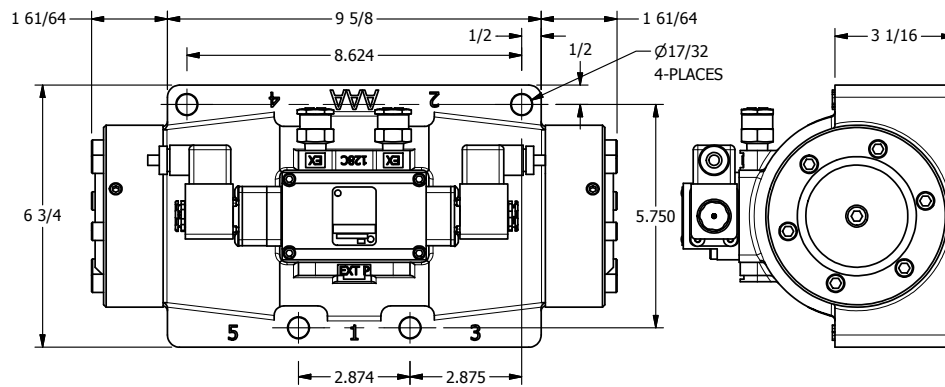

4

3

2

1

**AAA**  
PRODUCTS  
INTERNATIONAL

**AAA PRODUCTS  
INTERNATIONAL**  
7114 Harry Hines Blvd  
Dallas, TX 75235

TITLE: 1 1/2" SIDE PORT, DBL SOL, 3 POS,  
SPR CTR, SOL SHFT, CLSD CTR SPL,  
ATEX, SIDE VENT

DRAWING NO.:  
DIM\_ESY12TC

THE INFORMATION CONTAINED WITHIN THIS DOCUMENT IS PROPRIETARY TO AAA PRODUCTS AND MAY NOT BE DISCLOSED WITHOUT PRIOR WRITTEN CONSENT

4

3

2

1

B

B