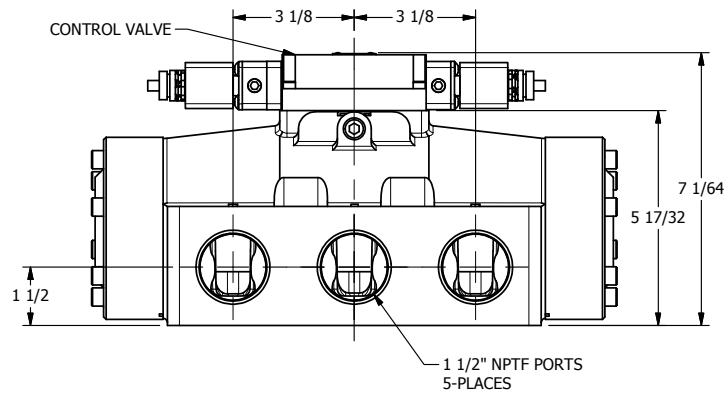

4

3

2

1

**AAA**  
PRODUCTS  
INTERNATIONAL

**AAA PRODUCTS  
INTERNATIONAL**  
7114 Harry Hines Blvd  
Dallas, TX 75235

TITLE: 1 1/2" SIDE PORT, DBL SOL, 3 POS,  
SPR CTR, SOL SHFT, CLSD CTR SPL,  
ATEX, SIDE VENT

DRAWING NO.:  
DIM\_ESY12TC

THE INFORMATION CONTAINED WITHIN THIS DOCUMENT IS PROPRIETARY TO AAA PRODUCTS AND MAY NOT BE DISCLOSED WITHOUT PRIOR WRITTEN CONSENT

4

3

2

1

B

B