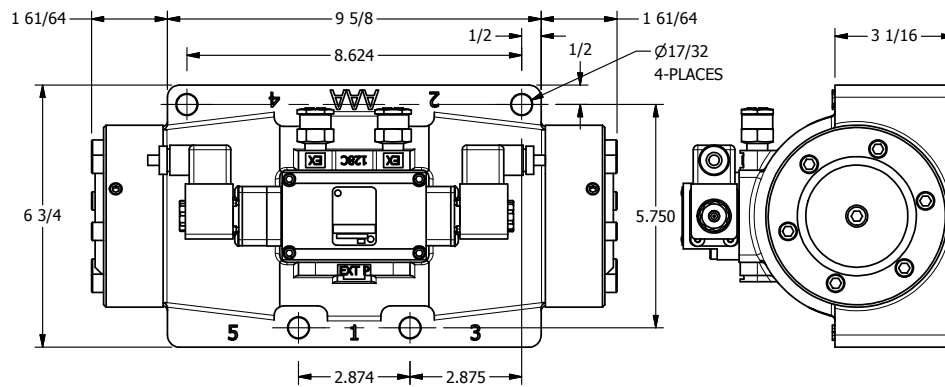

4

3

2

1

AAA
PRODUCTS
INTERNATIONAL

**AAA PRODUCTS
INTERNATIONAL**
7114 Harry Hines Blvd
Dallas, TX 75235

TITLE: 1 1/2" SIDE PORT, DBL SOL, 3 POS,
SPR CTR, SOL SHFT, CLSD CTR SPL,
ATEX

DRAWING NO.:
DIM_ESY12T