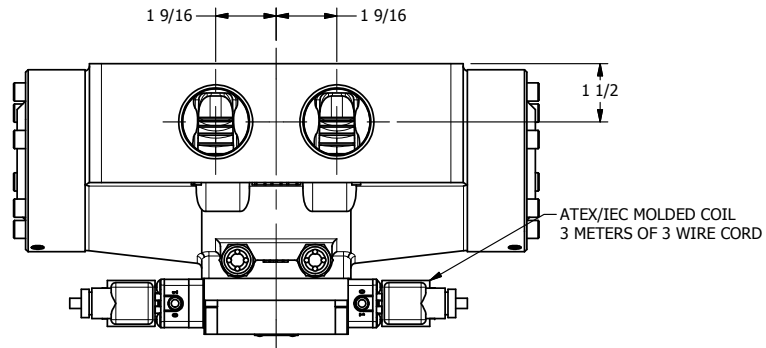

4

3

2

1

AAA
PRODUCTS
INTERNATIONAL

**AAA PRODUCTS
INTERNATIONAL**
7114 Harry Hines Blvd
Dallas, TX 75235

TITLE: 1 1/2" SIDE PORT, DBL SOL, 3 POS,
SPR CTR, SOL SHFT, CLSD CTR SPL,
ATEX

DRAWING NO.:
DIM_ESY12T