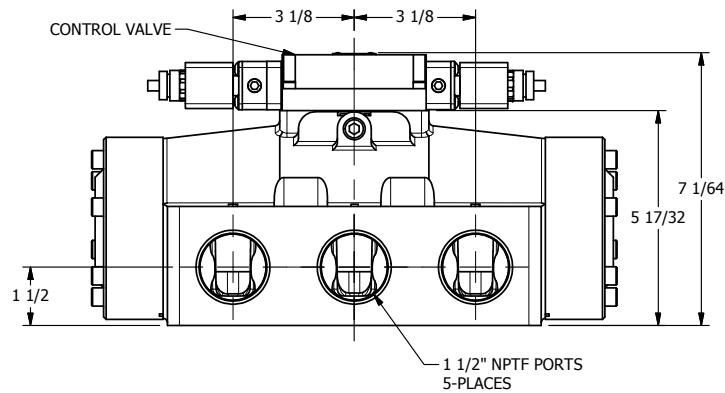

4

3

2

1

AAA
PRODUCTS
INTERNATIONAL

**AAA PRODUCTS
INTERNATIONAL**
7114 Harry Hines Blvd
Dallas, TX 75235

TITLE: 1 1/2" SIDE PORT, DBL SOL, 3 POS,
SPR CTR, SOL SHFT, CLSD CTR SPL,
ATEX

DRAWING NO.:
DIM_ESY12T