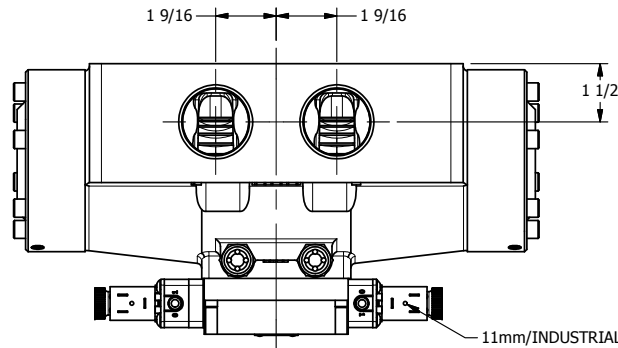

4

3

2

1

11mm/INDUSTRIAL TYPE B
DIN 43650 STYLE

AAA
PRODUCTS
INTERNATIONAL
7114 Harry Hines Blvd
Dallas, TX 75235

TITLE: 1 1/2" SIDE PORT, DBL SOL, 3 POS,
SPR CTR, SOL SHFT, CLSD CTR SPL,
DUST EXCLDR

DRAWING NO.:
DIM_ESY12L