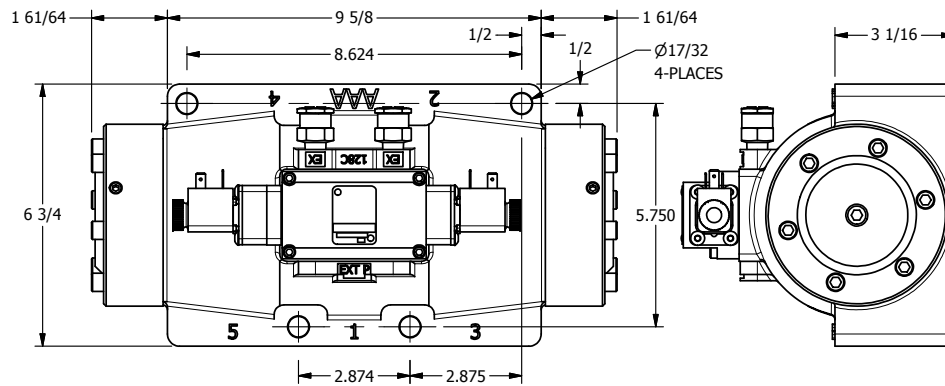

4

3

2

1

11mm/INDUSTRIAL TYPE B
DIN 43650 STYLE

AAA
PRODUCTS
INTERNATIONAL
7114 Harry Hines Blvd
Dallas, TX 75235

TITLE: 1 1/2" SIDE PORT, DBL SOL, 3 POS,
SPR CTR, SOL SHFT, CLSD CTR SPL,
DUST EXCLDR

DRAWING NO.:
DIM_ESY12L