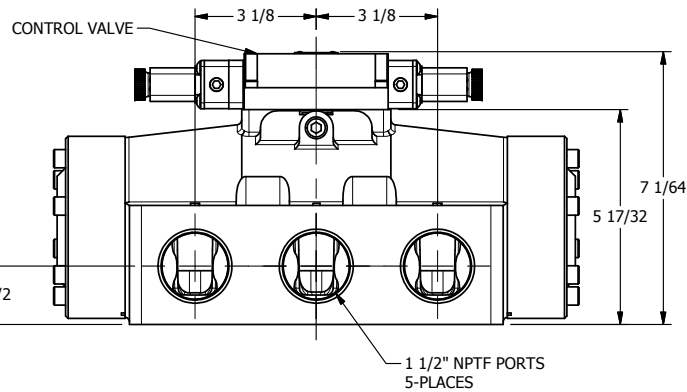

4

3

2

1

11mm/INDUSTRIAL TYPE B
DIN 43650 STYLE

AAA
PRODUCTS
INTERNATIONAL
7114 Harry Hines Blvd
Dallas, TX 75235

TITLE: 1 1/2" SIDE PORT, DBL SOL, 3 POS,
SPR CTR, SOL SHFT, CLSD CTR SPL,
DUST EXCLDR

DRAWING NO.:
DIM_ESY12L