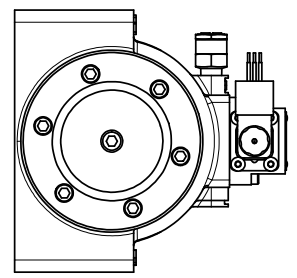

4

3

2

1

1/2"-14 NPT CONDUIT CONNECTION  
18" LEAD, 3 WIRE

CONTROL VALVE

1 1/2" NPTF PORTS  
5-PLACES

**AAA**  
PRODUCTS  
INTERNATIONAL

**AAA PRODUCTS INTERNATIONAL**  
7114 Harry Hines Blvd  
Dallas, TX 75235

TITLE: 1/2" SIDE PORT, DBL SOL, 3 POS,  
SPR CTR, SOL SHFT, CLSD CTR SPL,  
MOLD-OVER, SIDE VENT

DRAWING NO.:  
DIM\_ESY12JC

4

3

2

1