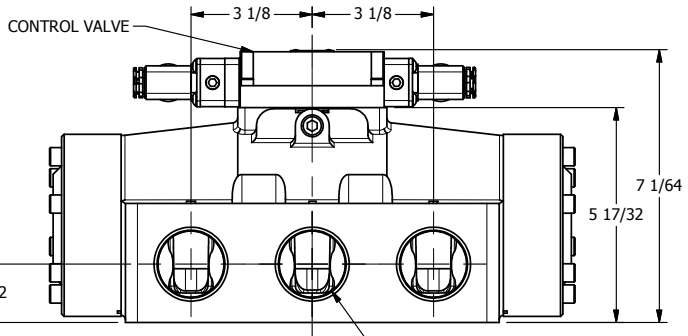

4

3

2

1

1/2"-14 NPT CONDUIT CONNECTION  
18" LEAD, 3 WIRE

CONTROL VALVE

1 1/2" NPTF PORTS  
5-PLACES

**AAA**  
PRODUCTS  
INTERNATIONAL

**AAA PRODUCTS INTERNATIONAL**  
7114 Harry Hines Blvd  
Dallas, TX 75235

TITLE: 1/2" SIDE PORT, DBL SOL, 3 POS,  
SPR CTR, SOL SHFT, CLSD CTR SPL,  
MOLD-OVER, SIDE VENT

DRAWING NO.:  
DIM\_ESY12JC

4

3

2

1