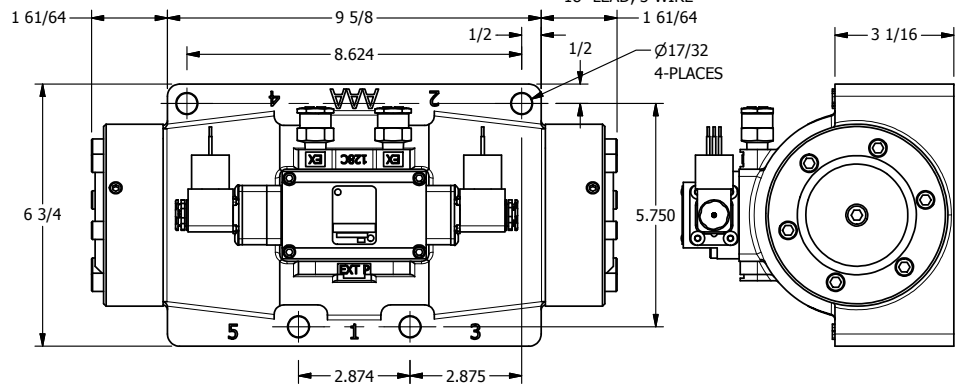

4

3

2

1

1/2"-14 NPT CONDUIT CONNECTION  
18" LEAD, 3 WIRE

CONTROL VALVE

1 1/2" NPTF PORTS  
5-PLACES

**AAA**  
PRODUCTS  
INTERNATIONAL

**AAA PRODUCTS INTERNATIONAL**  
7114 Harry Hines Blvd  
Dallas, TX 75235

TITLE: 1/2" SIDE PORT, DBL SOL, 3 POS,  
SPR CTR, SOL SHFT, CLSD CTR SPL,  
MOLD-OVER, SIDE VENT

DRAWING NO.:  
DIM\_ESY12JC

4

3

2

1