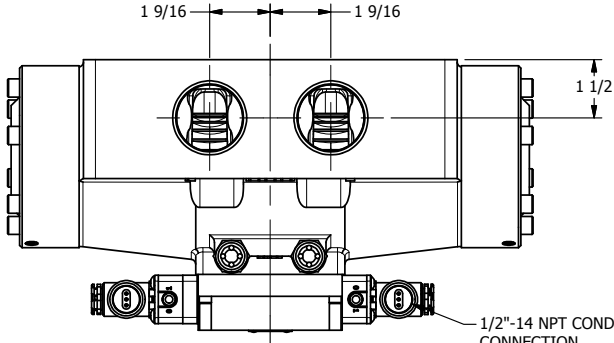

4

3

2

1

1/2"-14 NPT CONDUIT CONNECTION  
18" LEAD, 3 WIRE

CONTROL VALVE

1 1/2" NPTF PORTS  
5-PLACES

**AAA**  
PRODUCTS  
INTERNATIONAL

**AAA PRODUCTS INTERNATIONAL**  
7114 Harry Hines Blvd  
Dallas, TX 75235

TITLE: 1/2" SIDE PORT, DBL SOL, 3 POS,  
SPR CTR, SOL SHFT, CLSD CTR SPL,  
MOLD-OVER, SIDE VENT

DRAWING NO.:  
DIM\_ESY12JC

4

3

2

1