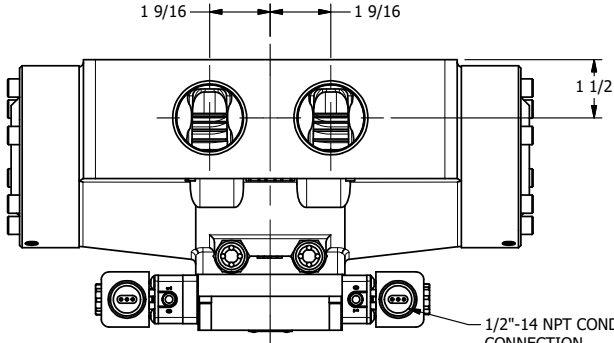

4

3

2

1

1/2"-14 NPT CONDUIT CONNECTION  
18" LEAD, 3-WIRE

1 1/2" NPTF PORTS  
5-PLACES

**AAA**  
PRODUCTS  
INTERNATIONAL  
7114 Harry Hines Blvd  
Dallas, TX 75235

TITLE: 1 1/2" SIDE PORT, DBL SOL, 3 POS,  
SPR CTR, SOL SHFT, FLOAT CTR SPL,  
EXPL PROOF, EXT PILOT

DRAWING NO.:  
DIM\_ESY12GXZ

THE INFORMATION CONTAINED WITHIN THIS DOCUMENT IS PROPRIETARY TO AAA PRODUCTS AND MAY NOT BE DISCLOSED WITHOUT PRIOR WRITTEN CONSENT

4

3

2

1