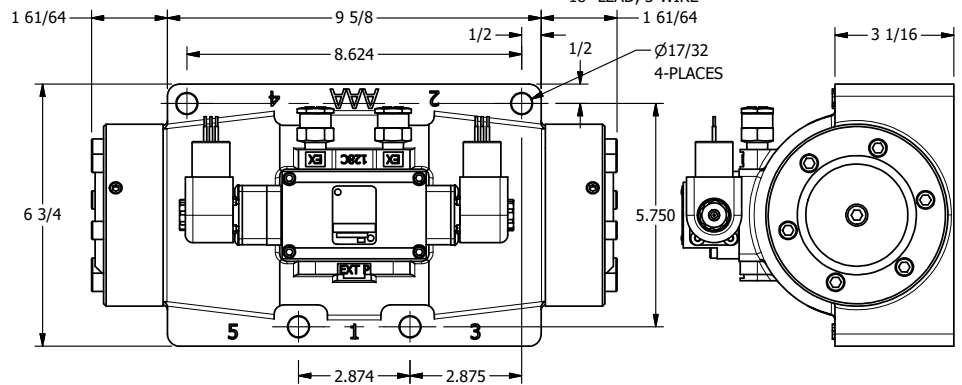

4

3

2

1

1/2"-14 NPT CONDUIT CONNECTION  
18" LEAD, 3-WIRE

1 1/2" NPTF PORTS  
5-PLACES

**AAA**  
PRODUCTS  
INTERNATIONAL  
7114 Harry Hines Blvd  
Dallas, TX 75235

TITLE: 1 1/2" SIDE PORT, DBL SOL, 3 POS,  
SPR CTR, SOL SHFT, FLOAT CTR SPL,  
EXPL PROOF, EXT PILOT

DRAWING NO.:  
DIM\_ESY12GXZ

THE INFORMATION CONTAINED WITHIN THIS DOCUMENT IS PROPRIETARY TO AAA PRODUCTS AND MAY NOT BE DISCLOSED WITHOUT PRIOR WRITTEN CONSENT

4

3

2

1