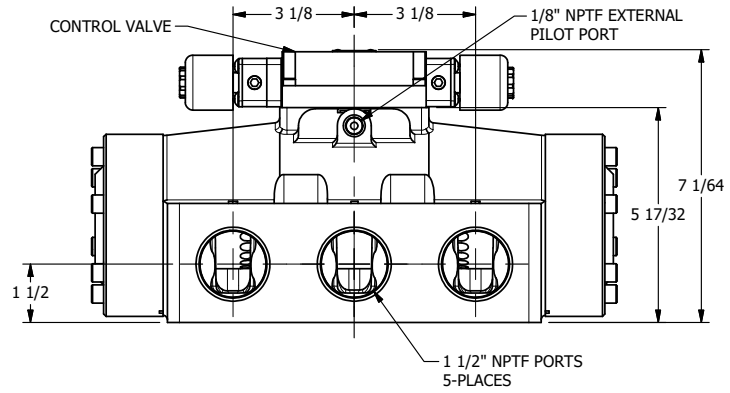

4

3

2

1

1/2"-14 NPT CONDUIT CONNECTION  
18" LEAD, 3-WIRE

1 1/2" NPTF PORTS  
5-PLACES

**AAA**  
PRODUCTS  
INTERNATIONAL  
7114 Harry Hines Blvd  
Dallas, TX 75235

TITLE: 1 1/2" SIDE PORT, DBL SOL, 3 POS,  
SPR CTR, SOL SHFT, FLOAT CTR SPL,  
EXPL PROOF, EXT PILOT

DRAWING NO.:  
DIM\_ESY12GXZ

THE INFORMATION CONTAINED WITHIN THIS DOCUMENT IS PROPRIETARY TO AAA PRODUCTS AND MAY NOT BE DISCLOSED WITHOUT PRIOR WRITTEN CONSENT

4

3

2

1