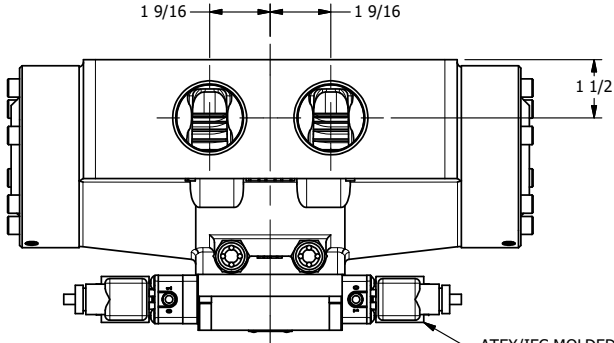

4

3

2

1

ATEX/IEC MOLDED COIL
3 METERS OF 3 WIRE CORD

CONTROL VALVE

1/8" NPTF EXTERNAL PILOT PORT

1 1/2" NPTF PORTS
5-PLACES

AAA
PRODUCTS
INTERNATIONAL

AAA PRODUCTS INTERNATIONAL
7114 Harry Hines Blvd
Dallas, TX 75235

TITLE: 1 1/2" SIDE PORT, DBL SOL, 3 POS,
SPR CTR, SOL SHFT, FLOAT CTR SPL,
ATEX, EXT PILOT

DRAWING NO.:
DIM_ESY12GTZ