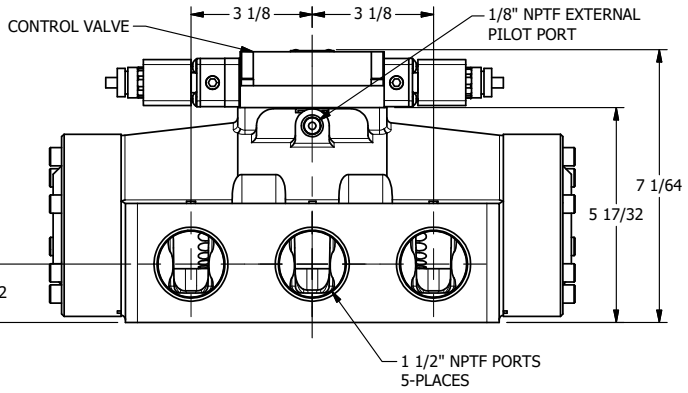

4

3

2

1

ATEX/IEC MOLDED COIL
3 METERS OF 3 WIRE CORD

CONTROL VALVE

1/8" NPTF EXTERNAL PILOT PORT

1 1/2" NPTF PORTS
5-PLACES

AAA
PRODUCTS
INTERNATIONAL

AAA PRODUCTS INTERNATIONAL
7114 Harry Hines Blvd
Dallas, TX 75235

TITLE: 1 1/2" SIDE PORT, DBL SOL, 3 POS,
SPR CTR, SOL SHFT, FLOAT CTR SPL,
ATEX, EXT PILOT

DRAWING NO.:
DIM_ESY12GTZ