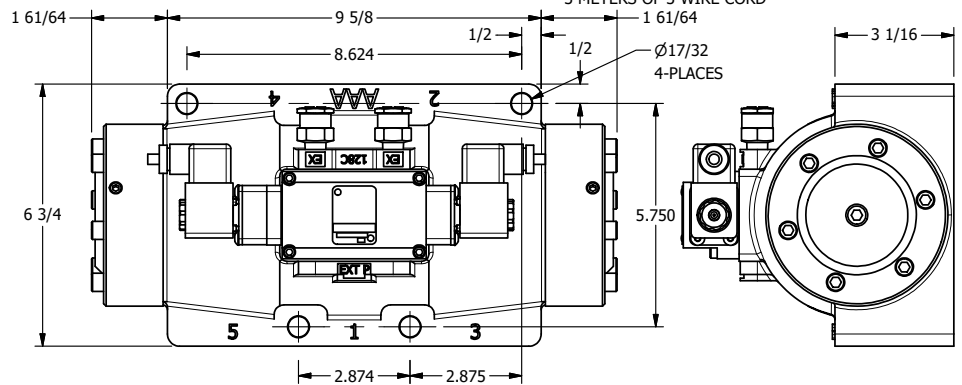

4

3

2

1

ATEX/IEC MOLDED COIL
3 METERS OF 3 WIRE CORD

CONTROL VALVE

1/8" NPTF EXTERNAL PILOT PORT

1 1/2" NPTF PORTS
5-PLACES

AAA
PRODUCTS
INTERNATIONAL

AAA PRODUCTS INTERNATIONAL
7114 Harry Hines Blvd
Dallas, TX 75235

TITLE: 1 1/2" SIDE PORT, DBL SOL, 3 POS,
SPR CTR, SOL SHFT, FLOAT CTR SPL,
ATEX, EXT PILOT

DRAWING NO.:
DIM_ESY12GTZ