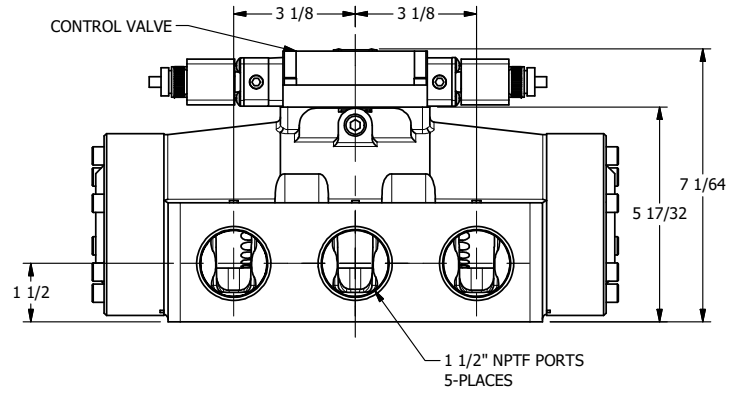

4

3

2

1

**AAA**  
PRODUCTS  
INTERNATIONAL

**AAA PRODUCTS  
INTERNATIONAL**  
7114 Harry Hines Blvd  
Dallas, TX 75235

TITLE: 1 1/2" SIDE PORT, DBL SOL, 3 POS,  
SPR CTR, SOL SHFT, FLOAT CTR SPL,  
ATEX, LCKNG OVRD, DUST EXCLDR

DRAWING NO.:  
DIM\_ESY12GTOL

THE INFORMATION CONTAINED WITHIN THIS DOCUMENT IS PROPRIETARY TO AAA PRODUCTS AND MAY NOT BE DISCLOSED WITHOUT PRIOR WRITTEN CONSENT

4

3

2

B

B

A