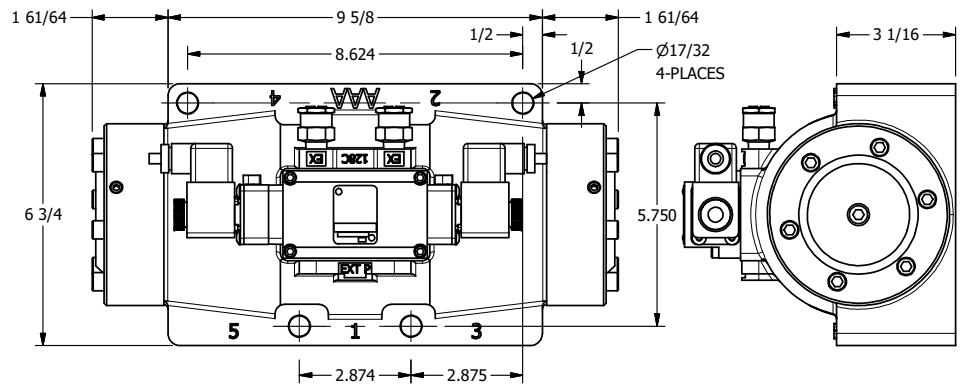

4

3

2

1

**AAA**  
PRODUCTS  
INTERNATIONAL

**AAA PRODUCTS  
INTERNATIONAL**  
7114 Harry Hines Blvd  
Dallas, TX 75235

TITLE: 1 1/2" SIDE PORT, DBL SOL, 3 POS,  
SPR CTR, SOL SHFT, FLOAT CTR SPL,  
ATEX, LCKNG OVRD, DUST EXCLDR

DRAWING NO.:  
DIM\_ESY12GTOL

THE INFORMATION CONTAINED WITHIN THIS DOCUMENT IS PROPRIETARY TO AAA PRODUCTS AND MAY NOT BE DISCLOSED WITHOUT PRIOR WRITTEN CONSENT

4

3

2

B

B

A