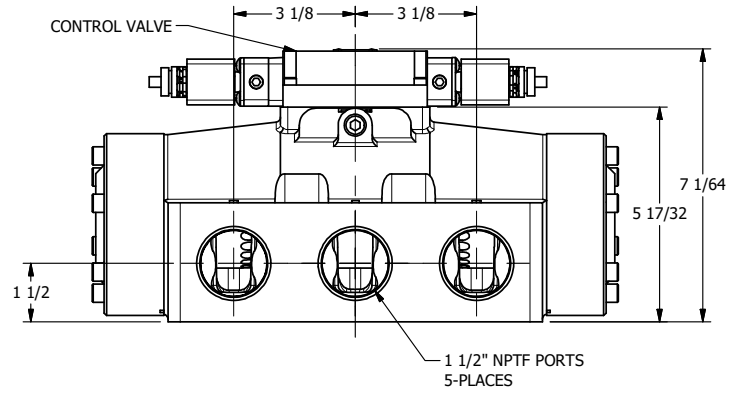

4

3

2

1

AAA
PRODUCTS
INTERNATIONAL

**AAA PRODUCTS
INTERNATIONAL**
7114 Harry Hines Blvd
Dallas, TX 75235

TITLE: 1 1/2" SIDE PORT, DBL SOL, 3 POS,
SPR CTR, SOL SHFT, FLOAT CTR SPL,
ATEX, LCKNG OVRD, SIDE VENT

DRAWING NO.:
DIM_ESY12GTOC

THE INFORMATION CONTAINED WITHIN THIS DOCUMENT IS PROPRIETARY TO AAA PRODUCTS AND MAY NOT BE DISCLOSED WITHOUT PRIOR WRITTEN CONSENT

4

3

2

B

B

A