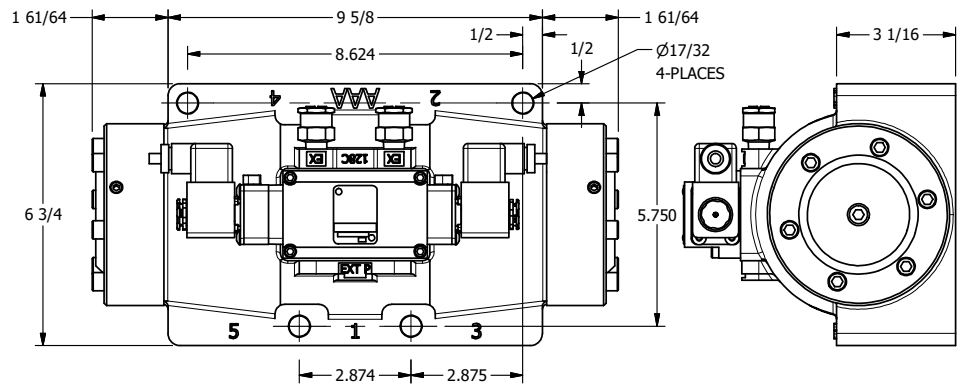

4

3

2

1

AAA
PRODUCTS
INTERNATIONAL

**AAA PRODUCTS
INTERNATIONAL**
7114 Harry Hines Blvd
Dallas, TX 75235

TITLE: 1 1/2" SIDE PORT, DBL SOL, 3 POS,
SPR CTR, SOL SHFT, FLOAT CTR SPL,
ATEX, LCKNG OVRD, SIDE VENT

DRAWING NO.:
DIM_ESY12GTOC

THE INFORMATION CONTAINED WITHIN THIS DOCUMENT IS PROPRIETARY TO AAA PRODUCTS AND MAY NOT BE DISCLOSED WITHOUT PRIOR WRITTEN CONSENT

4

3

2

B

B

A