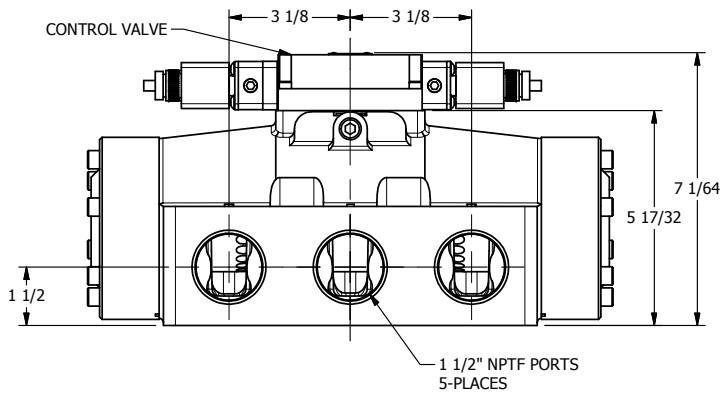

4

3

2

1

AAA
PRODUCTS
INTERNATIONAL

**AAA PRODUCTS
INTERNATIONAL**
7114 Harry Hines Blvd
Dallas, TX 75235

TITLE: 1 1/2" SIDE PORT, DBL SOL, 3 POS,
SPR CTR, SOL SHFT, FLOAT CTR SPL,
ATEX, DUST EXCLDR

DRAWING NO.:
DIM_ESY12GTL