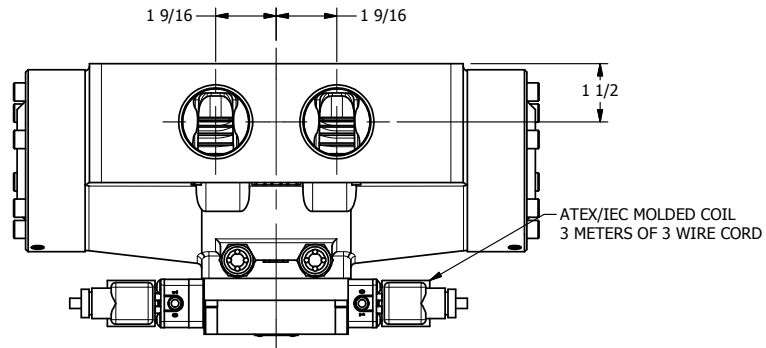

4

3

2

1

AAA
PRODUCTS
INTERNATIONAL

**AAA PRODUCTS
INTERNATIONAL**
7114 Harry Hines Blvd
Dallas, TX 75235

TITLE: 1 1/2" SIDE PORT, DBL SOL, 3 POS,
SPR CTR, SOL SHFT, FLOAT CTR SPL,
ATEX, DUST EXCLDR

DRAWING NO.:
DIM_ESY12GTL