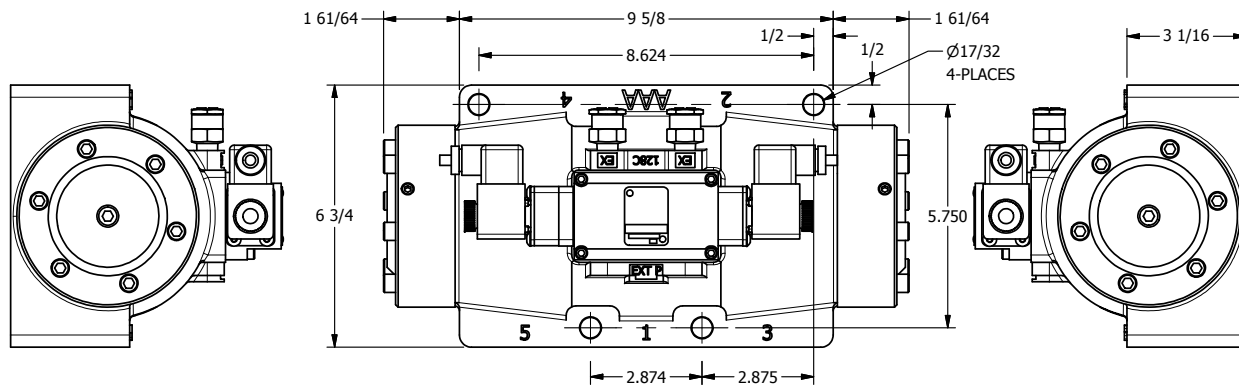

4

3

2

1

AAA
PRODUCTS
INTERNATIONAL

**AAA PRODUCTS
INTERNATIONAL**
7114 Harry Hines Blvd
Dallas, TX 75235

TITLE: 1 1/2" SIDE PORT, DBL SOL, 3 POS,
SPR CTR, SOL SHFT, FLOAT CTR SPL,
ATEX, DUST EXCLDR

DRAWING NO.:
DIM_ESY12GTL