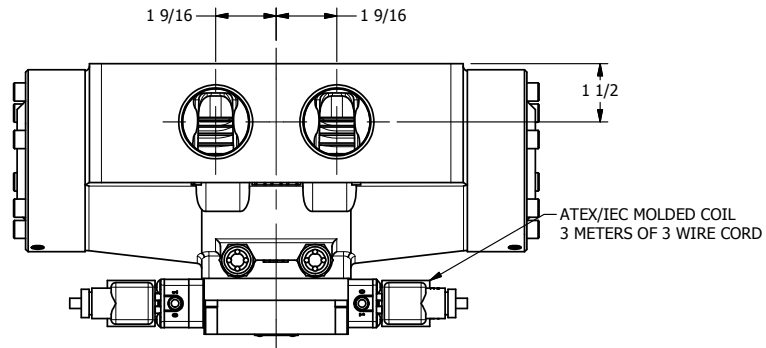

4

3

2

1

AAA
PRODUCTS
INTERNATIONAL

**AAA PRODUCTS
INTERNATIONAL**
7114 Harry Hines Blvd
Dallas, TX 75235

TITLE: 1 1/2" SIDE PORT, DBL SOL, 3 POS,
SPR CTR, SOL SHFT, FLOAT CTR SPL,
ATEX, SIDE VENT

DRAWING NO.:
DIM_ESY12GTC