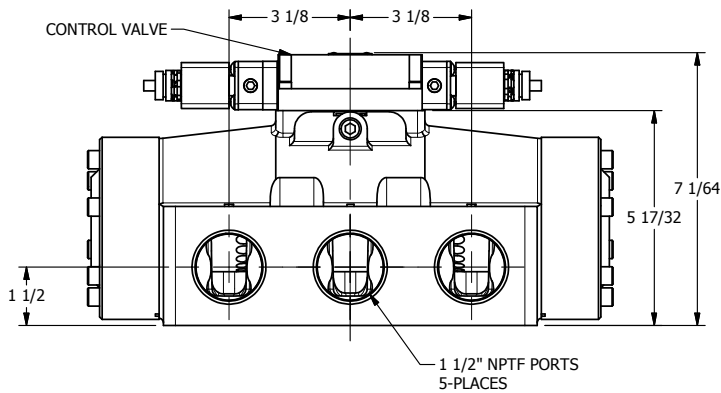

4

3

2

1

AAA
PRODUCTS
INTERNATIONAL

**AAA PRODUCTS
INTERNATIONAL**
7114 Harry Hines Blvd
Dallas, TX 75235

TITLE: 1 1/2" SIDE PORT, DBL SOL, 3 POS,
SPR CTR, SOL SHFT, FLOAT CTR SPL,
ATEX, SIDE VENT

DRAWING NO.:
DIM_ESY12GTC