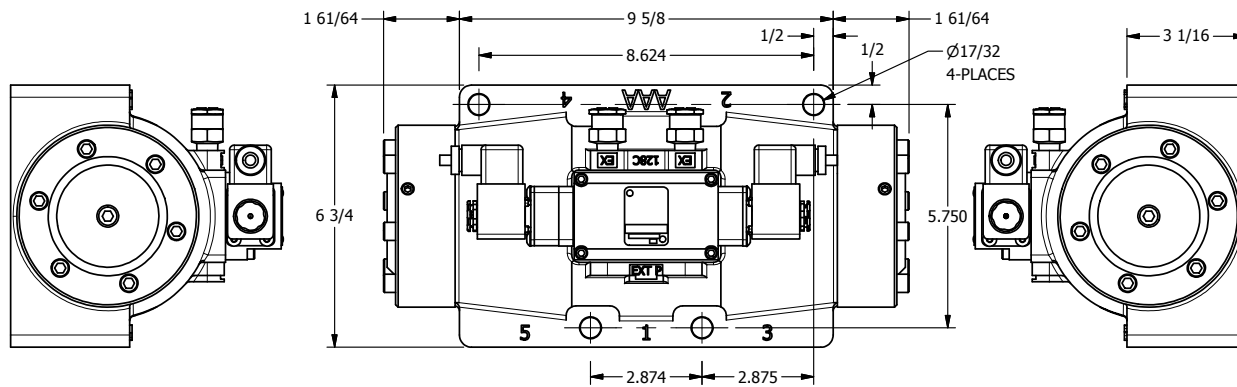

4

3

2

1

AAA
PRODUCTS
INTERNATIONAL

**AAA PRODUCTS
INTERNATIONAL**
7114 Harry Hines Blvd
Dallas, TX 75235

TITLE: 1 1/2" SIDE PORT, DBL SOL, 3 POS,
SPR CTR, SOL SHFT, FLOAT CTR SPL,
ATEX, SIDE VENT

DRAWING NO.:
DIM_ESY12GTC