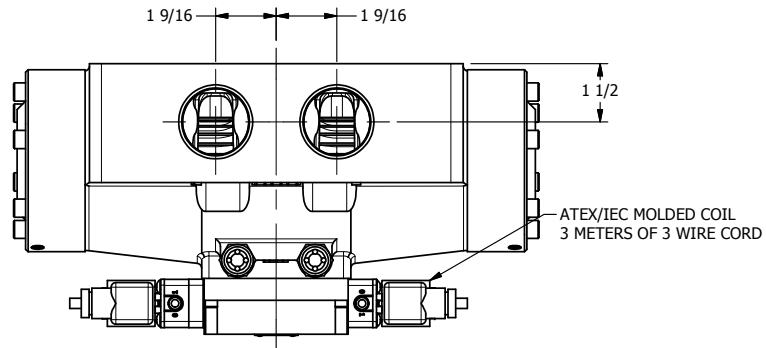

4

3

2

1

AAA
PRODUCTS
INTERNATIONAL

**AAA PRODUCTS
INTERNATIONAL**
7114 Harry Hines Blvd
Dallas, TX 75235

TITLE: 1 1/2" SIDE PORT, DBL SOL, 3 POS,
SPR CTR, SOL SHFT, FLOAT CTR SPL,
ATEX

DRAWING NO.:
DIM_ESY12GT