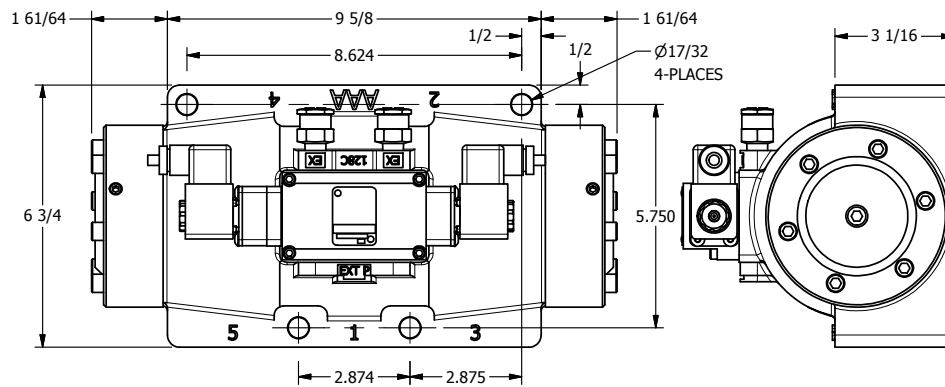

4

3

2

1

AAA
PRODUCTS
INTERNATIONAL

**AAA PRODUCTS
INTERNATIONAL**
7114 Harry Hines Blvd
Dallas, TX 75235

TITLE: 1 1/2" SIDE PORT, DBL SOL, 3 POS,
SPR CTR, SOL SHFT, FLOAT CTR SPL,
ATEX

DRAWING NO.:
DIM_ESY12GT