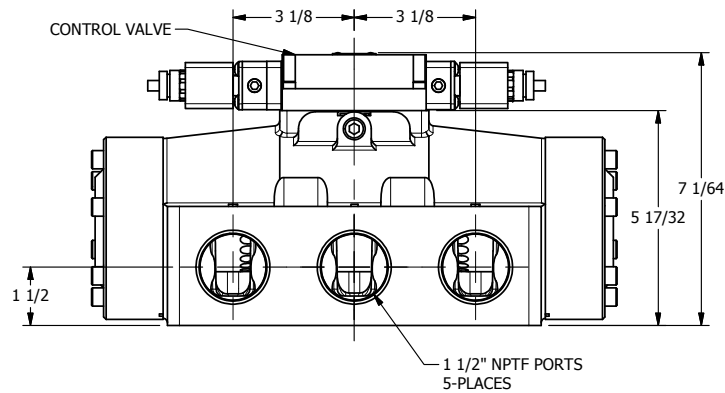

4

3

2

1

AAA
PRODUCTS
INTERNATIONAL

**AAA PRODUCTS
INTERNATIONAL**
7114 Harry Hines Blvd
Dallas, TX 75235

TITLE: 1 1/2" SIDE PORT, DBL SOL, 3 POS,
SPR CTR, SOL SHFT, FLOAT CTR SPL,
ATEX

DRAWING NO.:
DIM_ESY12GT