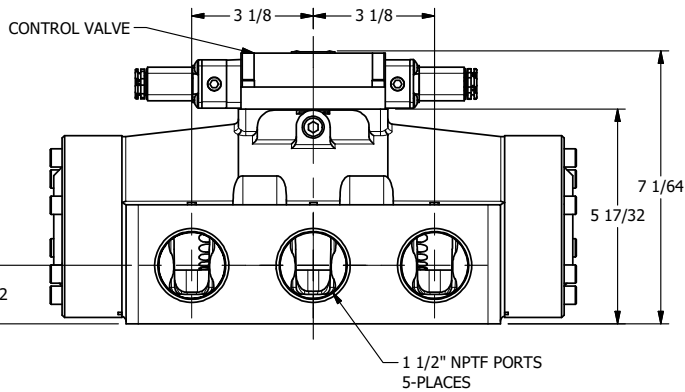

4

3

2

1

11mm/INDUSTRIAL TYPE B
DIN 43650 STYLE

1 1/2" NPTF PORTS
5-PLACES

AAA
PRODUCTS
INTERNATIONAL

**AAA PRODUCTS
INTERNATIONAL**
7114 Harry Hines Blvd
Dallas, TX 75235

TITLE: 1 1/2" SIDE PORT, DBL SOL, 3 POS,
SPR CTR, SOL SHFT, FLOAT CTR SPL,
LCKNG OVRD, SIDE VENT

DRAWING NO.:
DIM_ESY12GOC

THE INFORMATION CONTAINED WITHIN THIS DOCUMENT IS PROPRIETARY TO AAA PRODUCTS AND MAY NOT BE DISCLOSED WITHOUT PRIOR WRITTEN CONSENT