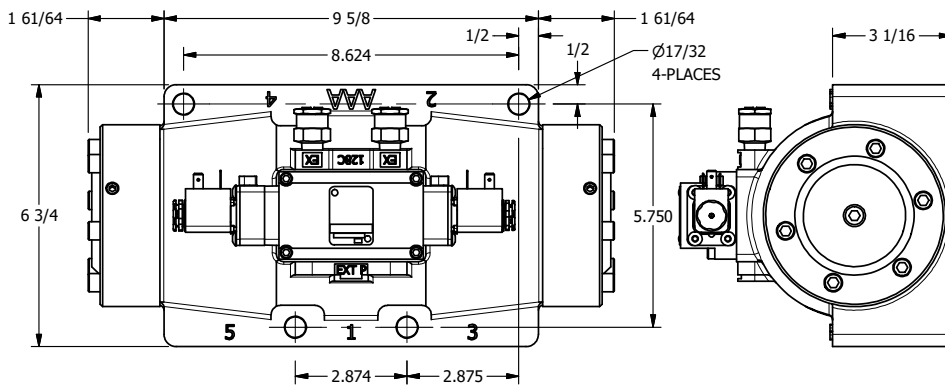

4

3

2

1

11mm/INDUSTRIAL TYPE B
DIN 43650 STYLE

1 1/2" NPTF PORTS
5-PLACES

AAA
PRODUCTS
INTERNATIONAL

**AAA PRODUCTS
INTERNATIONAL**
7114 Harry Hines Blvd
Dallas, TX 75235

TITLE: 1 1/2" SIDE PORT, DBL SOL, 3 POS,
SPR CTR, SOL SHFT, FLOAT CTR SPL,
LCKNG OVRD, SIDE VENT

DRAWING NO.:
DIM_ESY12GOC

THE INFORMATION CONTAINED WITHIN THIS DOCUMENT IS PROPRIETARY TO AAA PRODUCTS AND MAY NOT BE DISCLOSED WITHOUT PRIOR WRITTEN CONSENT