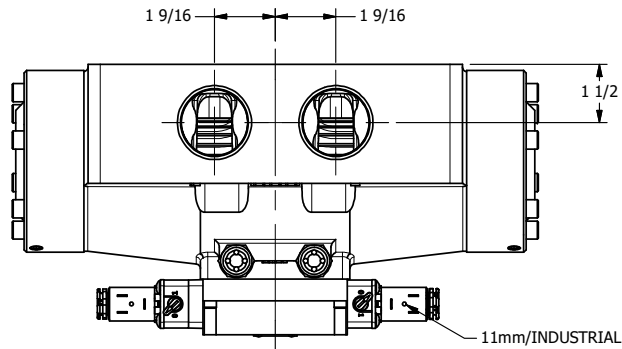

4

3

2

1

11mm/INDUSTRIAL TYPE B
DIN 43650 STYLE

1 1/2" NPTF PORTS
5-PLACES

AAA
PRODUCTS
INTERNATIONAL

**AAA PRODUCTS
INTERNATIONAL**
7114 Harry Hines Blvd
Dallas, TX 75235

TITLE: 1 1/2" SIDE PORT, DBL SOL, 3 POS,
SPR CTR, SOL SHFT, FLOAT CTR SPL,
LCKNG OVRD, SIDE VENT

DRAWING NO.:
DIM_ESY12GOC

THE INFORMATION CONTAINED WITHIN THIS DOCUMENT IS PROPRIETARY TO AAA PRODUCTS AND MAY NOT BE DISCLOSED WITHOUT PRIOR WRITTEN CONSENT