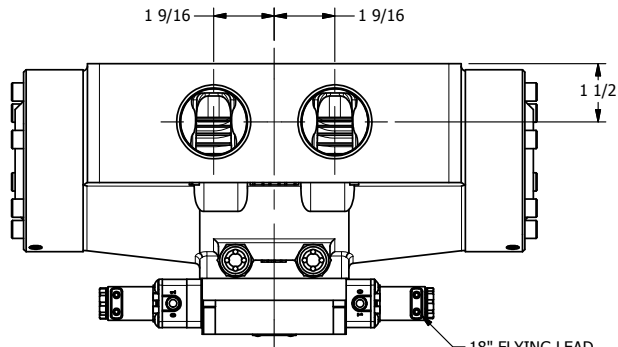

4

3

2

1

4

3

2

1

**AAA**  
PRODUCTS  
INTERNATIONAL

**AAA PRODUCTS  
INTERNATIONAL**  
7114 Harry Hines Blvd  
Dallas, TX 75235

TITLE: 1 1/2" SIDE PORT, DBL SOL, 3 POS,  
SPR CTR, SOL SHFT, FLOAT CTR SPL,  
FLYING LEAD

DRAWING NO.:  
DIM\_ESY12GM