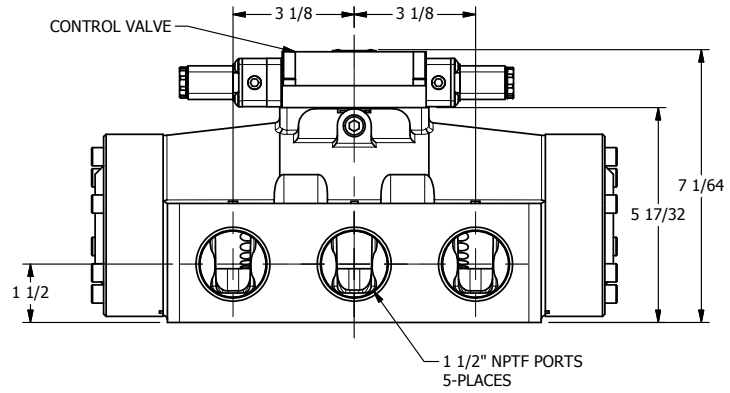

4

3

2

1

4

3

2

1

AAA
PRODUCTS
INTERNATIONAL

**AAA PRODUCTS
INTERNATIONAL**
7114 Harry Hines Blvd
Dallas, TX 75235

TITLE: 1 1/2" SIDE PORT, DBL SOL, 3 POS,
SPR CTR, SOL SHFT, FLOAT CTR SPL,
FLYING LEAD

DRAWING NO.:
DIM_ESY12GM

THE INFORMATION CONTAINED WITHIN THIS DOCUMENT IS PROPRIETARY TO AAA PRODUCTS AND MAY NOT BE DISCLOSED WITHOUT PRIOR WRITTEN CONSENT