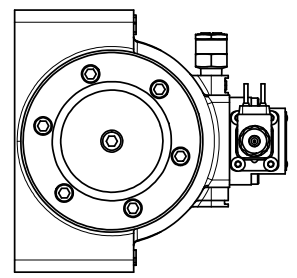

4

3

2

1

4

3

2

1

**AAA**  
PRODUCTS  
INTERNATIONAL

**AAA PRODUCTS  
INTERNATIONAL**  
7114 Harry Hines Blvd  
Dallas, TX 75235

TITLE: 1 1/2" SIDE PORT, DBL SOL, 3 POS,  
SPR CTR, SOL SHFT, FLOAT CTR SPL,  
FLYING LEAD

DRAWING NO.:  
DIM\_ESY12GM