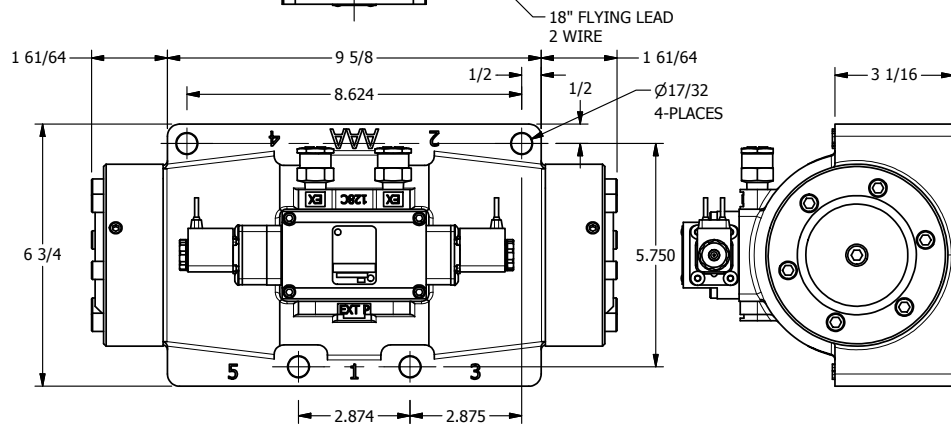

4

3

2

1

4

3

2

1

**AAA**  
PRODUCTS  
INTERNATIONAL

**AAA PRODUCTS  
INTERNATIONAL**  
7114 Harry Hines Blvd  
Dallas, TX 75235

TITLE: 1 1/2" SIDE PORT, DBL SOL, 3 POS,  
SPR CTR, SOL SHFT, FLOAT CTR SPL,  
FLYING LEAD

DRAWING NO.:  
DIM\_ESY12GM