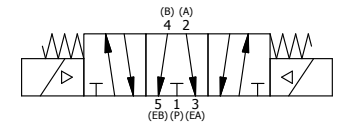

AAA
PRODUCTS
INTERNATIONAL
7114 Harry Hines Blvd
Dallas, TX 75235

TITLE: 1 1/2" SIDE PORT, DBL SOL, 3 POS,
SPR CTR, SOL SHFT, FLOAT CTR SPL,
DUST EXCLDR

DRAWING NO.:
DIM_ESY12GL

THE INFORMATION CONTAINED WITHIN THIS DOCUMENT IS PROPRIETARY TO AAA PRODUCTS AND MAY NOT BE DISCLOSED WITHOUT PRIOR WRITTEN CONSENT

4

3

2

1