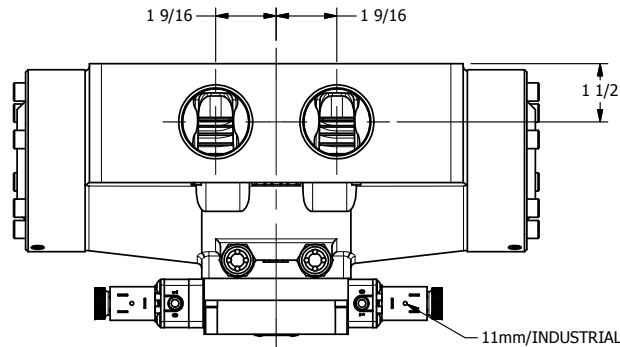

4

3

2

1

11mm/INDUSTRIAL TYPE B
DIN 43650 STYLE

CONTROL VALVE

1 1/2" NPTF PORTS
5-PLACES

AAA
PRODUCTS
INTERNATIONAL
7114 Harry Hines Blvd
Dallas, TX 75235

TITLE: 1 1/2" SIDE PORT, DBL SOL, 3 POS,
SPR CTR, SOL SHFT, FLOAT CTR SPL,
DUST EXCLDR

DRAWING NO.:
DIM_ESY12GL

THE INFORMATION CONTAINED WITHIN THIS DOCUMENT IS PROPRIETARY TO AAA PRODUCTS AND MAY NOT BE DISCLOSED WITHOUT PRIOR WRITTEN CONSENT