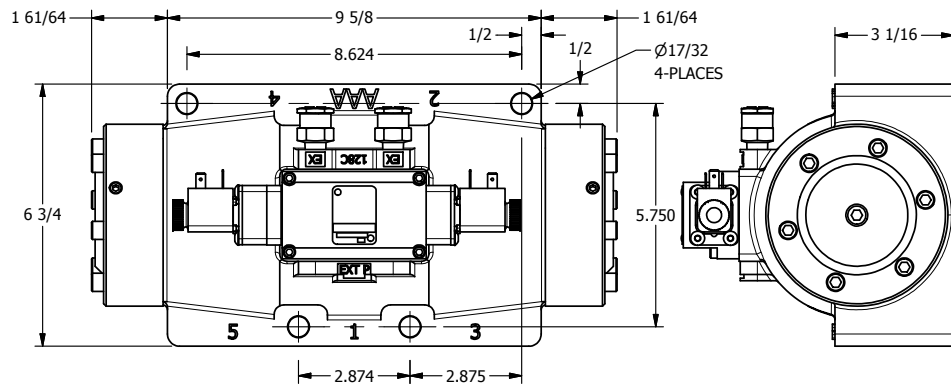

4

3

2

1

11mm/INDUSTRIAL TYPE B
DIN 43650 STYLE

CONTROL VALVE

1 1/2" NPTF PORTS
5-PLACES

AAA
PRODUCTS
INTERNATIONAL
7114 Harry Hines Blvd
Dallas, TX 75235

TITLE: 1 1/2" SIDE PORT, DBL SOL, 3 POS,
SPR CTR, SOL SHFT, FLOAT CTR SPL,
DUST EXCLDR

DRAWING NO.:
DIM_ESY12GL

THE INFORMATION CONTAINED WITHIN THIS DOCUMENT IS PROPRIETARY TO AAA PRODUCTS AND MAY NOT BE DISCLOSED WITHOUT PRIOR WRITTEN CONSENT