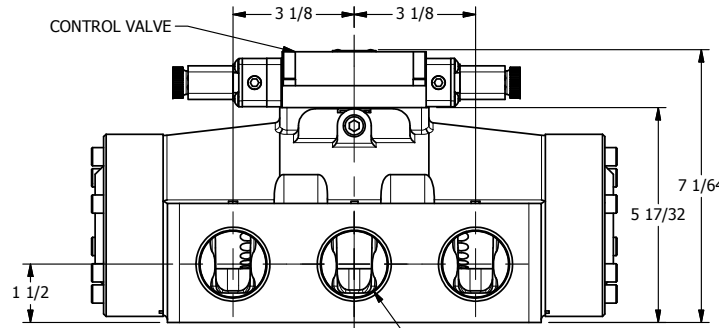

4

3

2

1

11mm/INDUSTRIAL TYPE B
DIN 43650 STYLE

CONTROL VALVE

1 1/2" NPTF PORTS
5-PLACES

AAA
PRODUCTS
INTERNATIONAL
7114 Harry Hines Blvd
Dallas, TX 75235

TITLE: 1 1/2" SIDE PORT, DBL SOL, 3 POS,
SPR CTR, SOL SHFT, FLOAT CTR SPL,
DUST EXCLDR

DRAWING NO.:
DIM_ESY12GL

THE INFORMATION CONTAINED WITHIN THIS DOCUMENT IS PROPRIETARY TO AAA PRODUCTS AND MAY NOT BE DISCLOSED WITHOUT PRIOR WRITTEN CONSENT