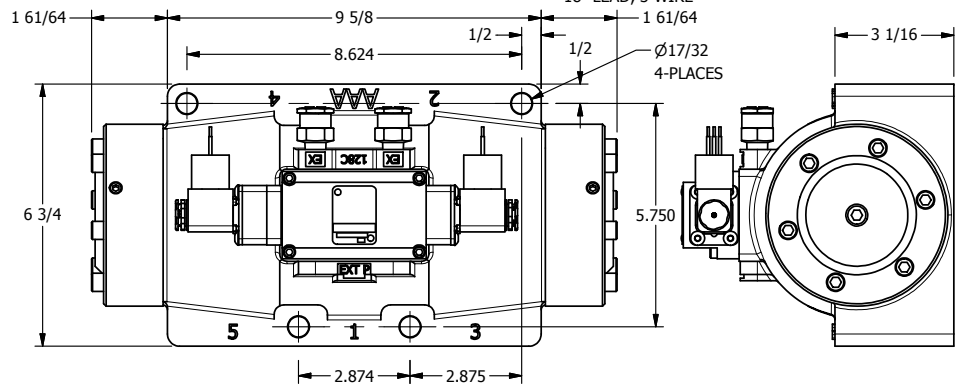

4

3

2

1

1/2"-14 NPT CONDUIT CONNECTION
18" LEAD, 3 WIRE

1 1/2" NPTF PORTS
5-PLACES

AAA
PRODUCTS
INTERNATIONAL
7114 Harry Hines Blvd
Dallas, TX 75235

TITLE: 1 1/2" SIDE PORT, DBL SOL, 3 POS,
SPR CTR, SOL SHFT, FLOAT CTR SPL,
MOLD-OVER, SIDE VENT

DRAWING NO.:
DIM_ESY12GJC

4

3

2

1

THE INFORMATION CONTAINED WITHIN THIS DOCUMENT IS PROPRIETARY TO AAA PRODUCTS AND MAY NOT BE DISCLOSED WITHOUT PRIOR WRITTEN CONSENT