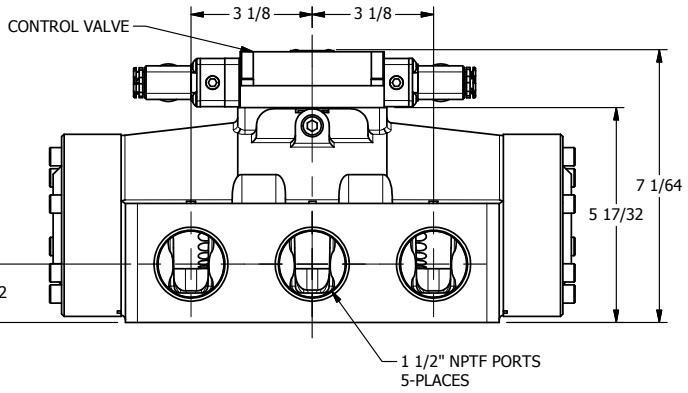

4

3

2

1

1/2"-14 NPT CONDUIT CONNECTION
18" LEAD, 3 WIRE

1 1/2" NPTF PORTS
5-PLACES

AAA
PRODUCTS
INTERNATIONAL
7114 Harry Hines Blvd
Dallas, TX 75235

TITLE: 1 1/2" SIDE PORT, DBL SOL, 3 POS,
SPR CTR, SOL SHFT, FLOAT CTR SPL,
MOLD-OVER, SIDE VENT

DRAWING NO.:
DIM_ESY12GJC

4

3

2

1

THE INFORMATION CONTAINED WITHIN THIS DOCUMENT IS PROPRIETARY TO AAA PRODUCTS AND MAY NOT BE DISCLOSED WITHOUT PRIOR WRITTEN CONSENT