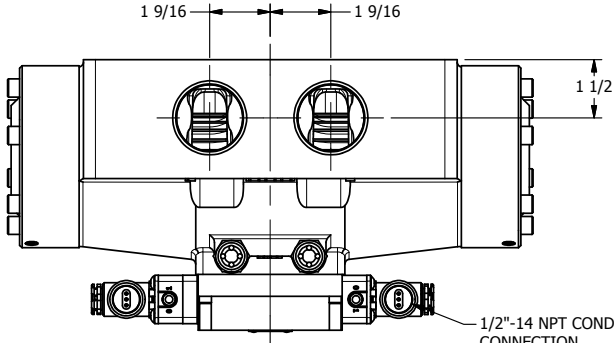

4

3

2

1

1/2"-14 NPT CONDUIT CONNECTION
18" LEAD, 3 WIRE

1 1/2" NPTF PORTS
5-PLACES

AAA
PRODUCTS
INTERNATIONAL
7114 Harry Hines Blvd
Dallas, TX 75235

TITLE: 1 1/2" SIDE PORT, DBL SOL, 3 POS,
SPR CTR, SOL SHFT, FLOAT CTR SPL,
MOLD-OVER, SIDE VENT

DRAWING NO.:
DIM_ESY12GJC

4

3

2

1

THE INFORMATION CONTAINED WITHIN THIS DOCUMENT IS PROPRIETARY TO AAA PRODUCTS AND MAY NOT BE DISCLOSED WITHOUT PRIOR WRITTEN CONSENT